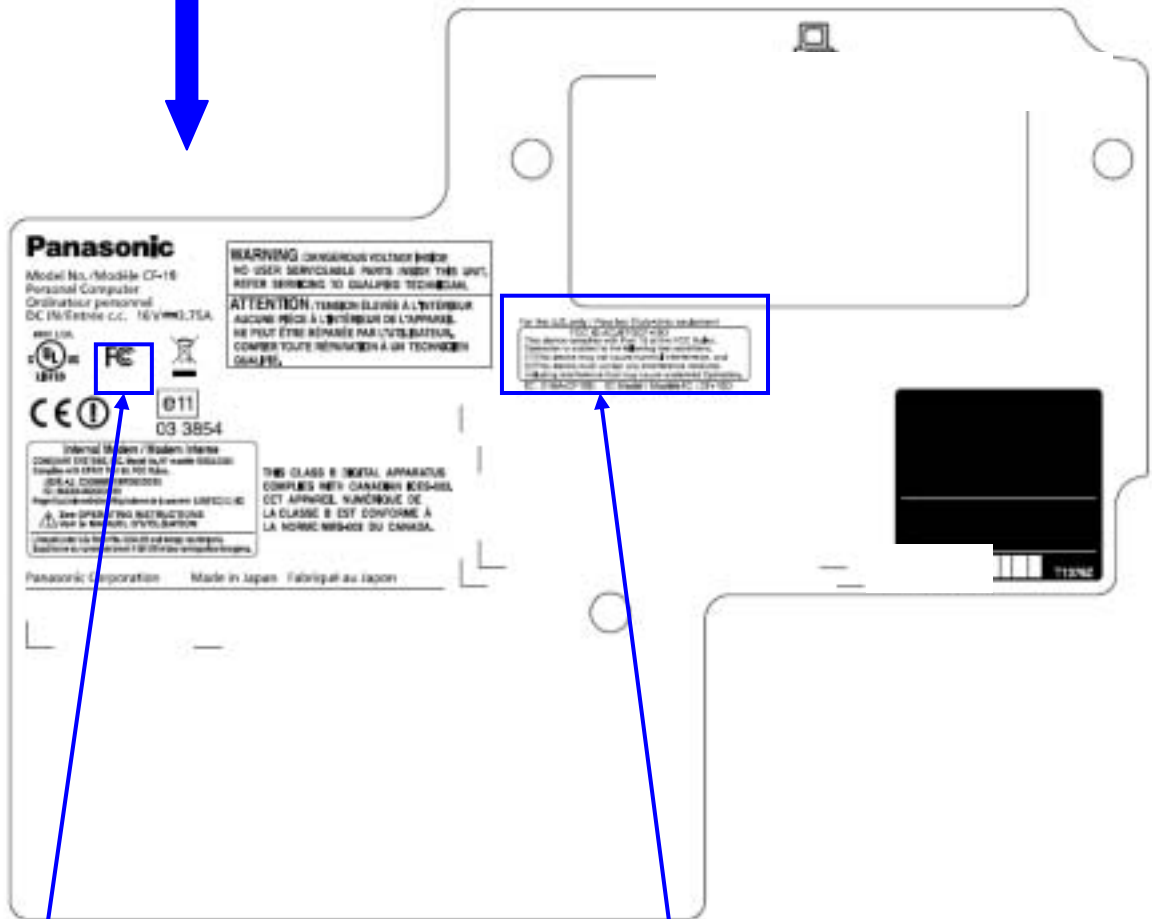

<CF-19mk4 New WLAN abgn+ Bluetooth(UGNZA)+ WWAN(Gobi2000)
+ GPS model photo>

1. Top and Front View

< Standard model (without WWAN) >

< WWAN installed model >

FCC DoC LABEL

FCC ID LABEL

For the U.S. only / Pour les États-Unis seulement
FCC ID:ACJ9TGCF-19D
This device complies with Part 15 of the FCC Rules.
Operation is subject to the following two conditions.
(1) This device may not cause harmful interference, and
(2) This device must accept any interference received,
including interference that may cause undesired operation.
IC : 216A-CF19D IC Model / Modèle IC : CF-19D