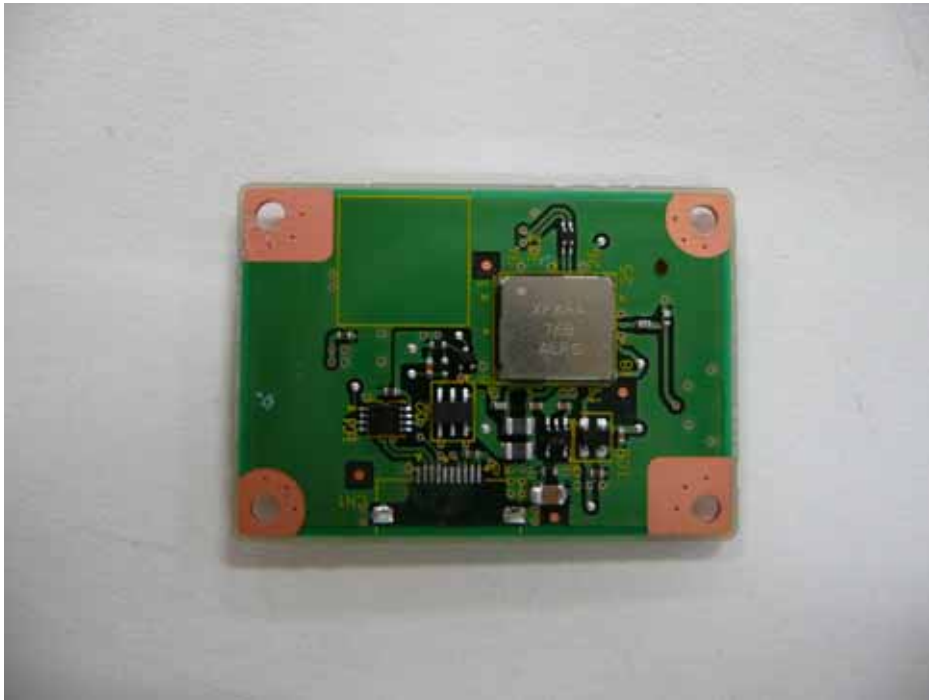

2. Module Position

Reverse Side

Reverse side of UNDP-1 PWB

Bluetooth Module

3. Module Photo

1) WLAN

WLAN Exterior Top View

WLAN Exterior Bottom View

WLAN inside Top View

WLAN inside Bottom View

2) Bluetooth

Bluetooth Card Top View

Bluetooth Card Bottom View

Bluetooth Module inside Top View

Bluetooth Module inside Bottom View

3) WWAN (UNDP-1) Photo

UNDP-1 Top View

UNDP-1 Bottom View

UNDP-1 Inside Top View

UNDP-1 Inside Bottom View

4. Antenna Position

WLAN Main TX/RX Antenna

WLAN Aux RX Antenna

Bluetooth TX/RX Antenna

UNDP-1 Main TX/RX Antenna

UNDP-1 Aux RX Antenna

Remove Cover

GPS Module Antenna

5. Antenna Specification

WLAN Main TX/RX Antenna: Pattern Antenna

(Inverted F type: -0.17dBi max: 2.4GHz)

(Inverted F type:-0.27dBi max: 5.15-5.35GHz)