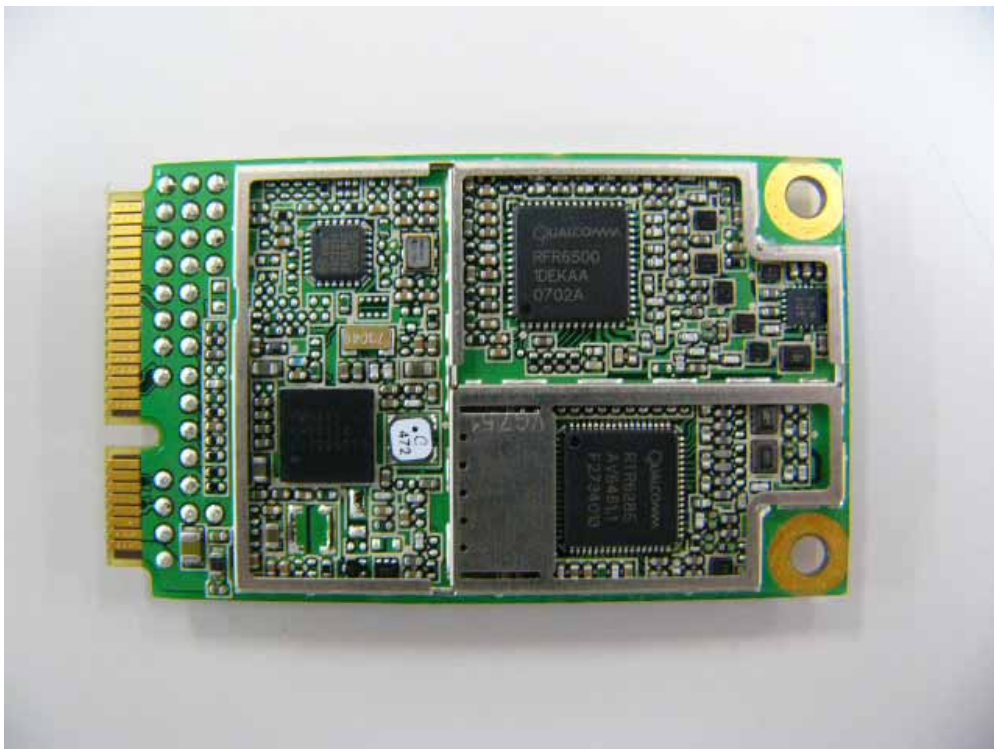

2. Module Position

Reverse Side

Reverse side of UNDP-1 PWB

Bluetooth Module

3. Module Photo

1) WLAN

WLAN Exterior Top View

WLAN Exterior Bottom View

WLAN inside Top View

WLAN inside Bottom View

2) Bluetooth

Bluetooth Card Top View

Bluetooth Card Bottom View

Bluetooth Module inside Top View

Bluetooth Module inside Bottom View

3) WWAN (UNDP-1) Photo

UNDP-1 Top View

UNDP-1 Bottom View

UNDP-1 Inside Top View

UNDP-1 Inside Bottom View

4. Antenna Position

WLAN Main TX/RX Antenna

WLAN Aux RX Antenna

Bluetooth TX/RX Antenna

UNDP-1 Main TX/RX Antenna

UNDP-1 Aux RX Antenna

Remove Cover

GPS Module Antenna

5. Antenna Specification

WLAN Main TX/RX Antenna: Pattern Antenna

(Inverted F type: -0.17dBi max: 2.4GHz)

(Inverted F type:-0.27dBi max: 5.15-5.35GHz)