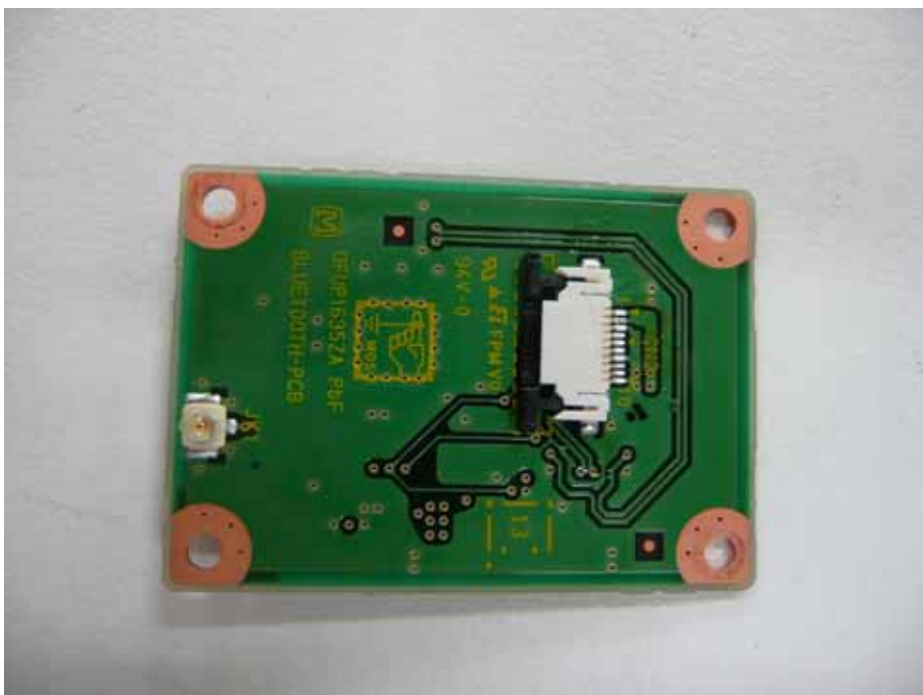

2. Module Position

Reverse Side

Reverse side of UNDP-1 PWB

Bluetooth Module

3. Module Photo

1) WLAN

WLAN Exterior Top View

WLAN Exterior Bottom View

WLAN inside Top View

WLAN inside Bottom View

2) Bluetooth

Bluetooth Card Top View

Bluetooth Card Bottom View

Bluetooth Module inside Top View

Bluetooth Module inside Bottom View

3) WWAN (UNDP-1) Photo

UNDP-1 Top View

UNDP-1 Bottom View

UNDP-1 Inside Top View

UNDP-1 Inside Bottom View

4. Antenna Position

WLAN Main TX/RX Antenna

WLAN Aux RX Antenna

Bluetooth TX/RX Antenna

UNDP-1 Main TX/RX Antenna

UNDP-1 Aux RX Antenna

Remove Cover

GPS Module Antenna

5. Antenna Specification

WLAN Main TX/RX Antenna: Pattern Antenna

(Inverted F type: -0.17dBi max: 2.4GHz)

(Inverted F type:-0.27dBi max: 5.15-5.35GHz)