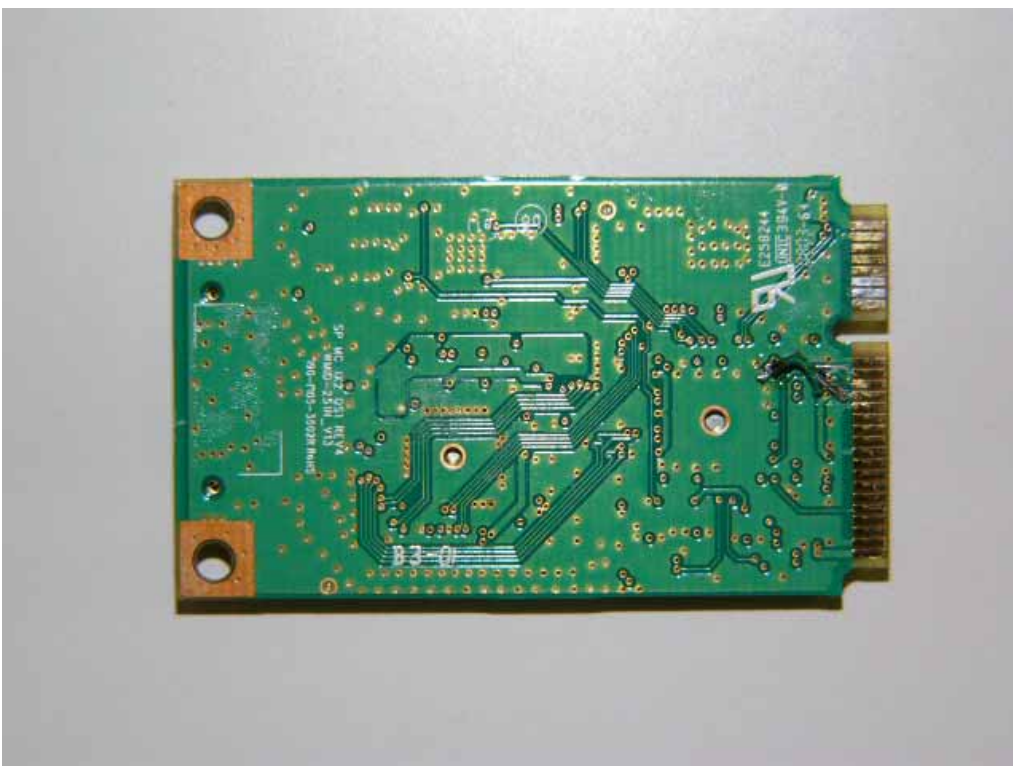

2. Module Position

Reverse Side

Reverse side of UNDP-1 PWB

Bluetooth Module

3. Module Photo

1) WLAN

WLAN Exterior Top View

WLAN Exterior Bottom View

WLAN inside Top View

WLAN inside Bottom View

2) Bluetooth

Bluetooth Card Top View

Bluetooth Card Bottom View

Bluetooth Module inside Top View

Bluetooth Module inside Bottom View

3) WWAN (UNDP-1) Photo

UNDP-1 Main TX/RX Antenna

UNDP-1 Aux RX Antenna

Remove Cover

GPS Module Antenna

5. Antenna Specification

WLAN Main TX/RX Antenna: Pattern Antenna

(Inverted F type: -0.17dBi max: 2.4GHz)

(Inverted F type:-0.27dBi max: 5.15-5.35GHz)