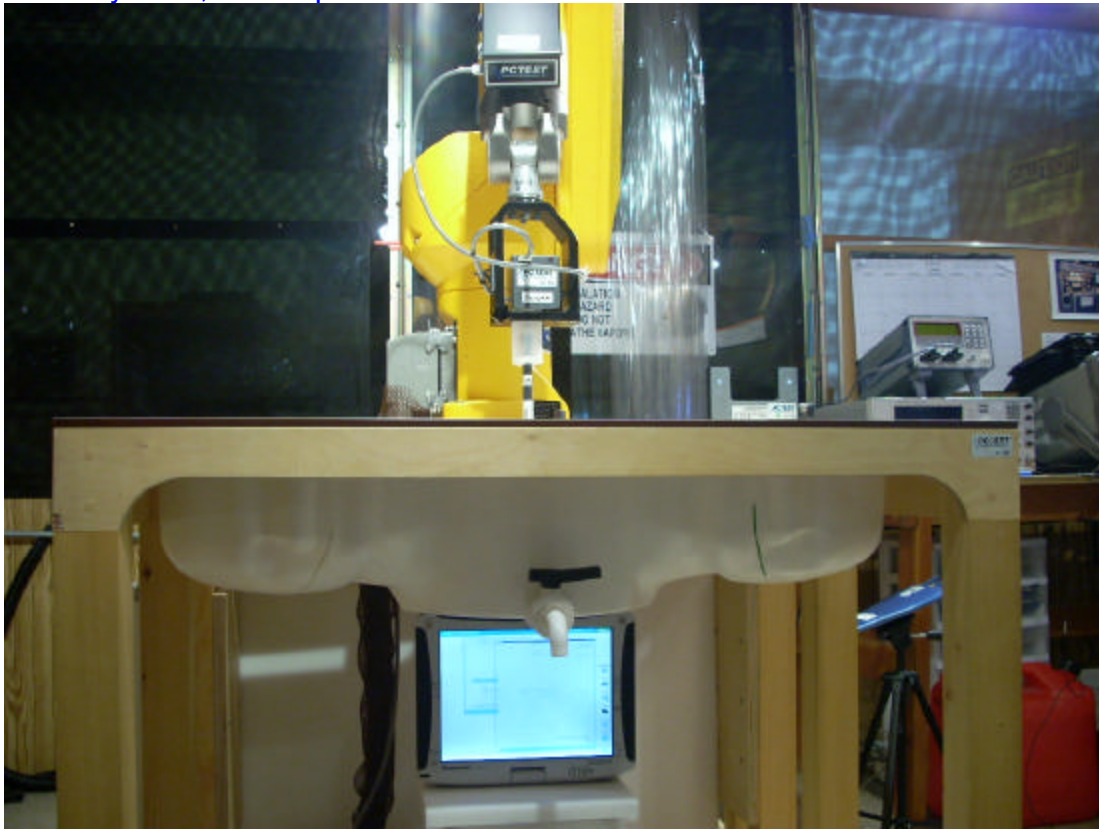

1. Body SAR, Laptop position

2. Body SAR, Laptop position, with 0.0 cm. Space

	PANASONIC FCC ID: ACJ9TGCF-19A	Model: CF-19mk3
SAR Test Setup Photos	Laptop/Tablet PC with 802.11abgn, BT and EVDO/GPRS/EDGE/HSPA	Page 1 of 4

3. Body SAR, Tablet position

4. Body SAR, Tablet position, Bottom side with 0.0 cm Space

	PANASONIC FCC ID: ACJ9TGCF-19A	Model: CF-19mk3
SAR Test Setup Photos	Laptop/Tablet PC with 802.11abgn, BT and EVDO/GPRS/EDGE/HSPA	Page 2 of 4

5. Body SAR, Tablet position

6. Body SAR, Tablet position, Top side with 0.0 cm Space

	PANASONIC FCC ID: ACJ9TGCF-19A	Model: CF-19mk3
SAR Test Setup Photos	Laptop/Tablet PC with 802.11abgn, BT and EVDO/GPRS/EDGE/HSPA	Page 3 of 4