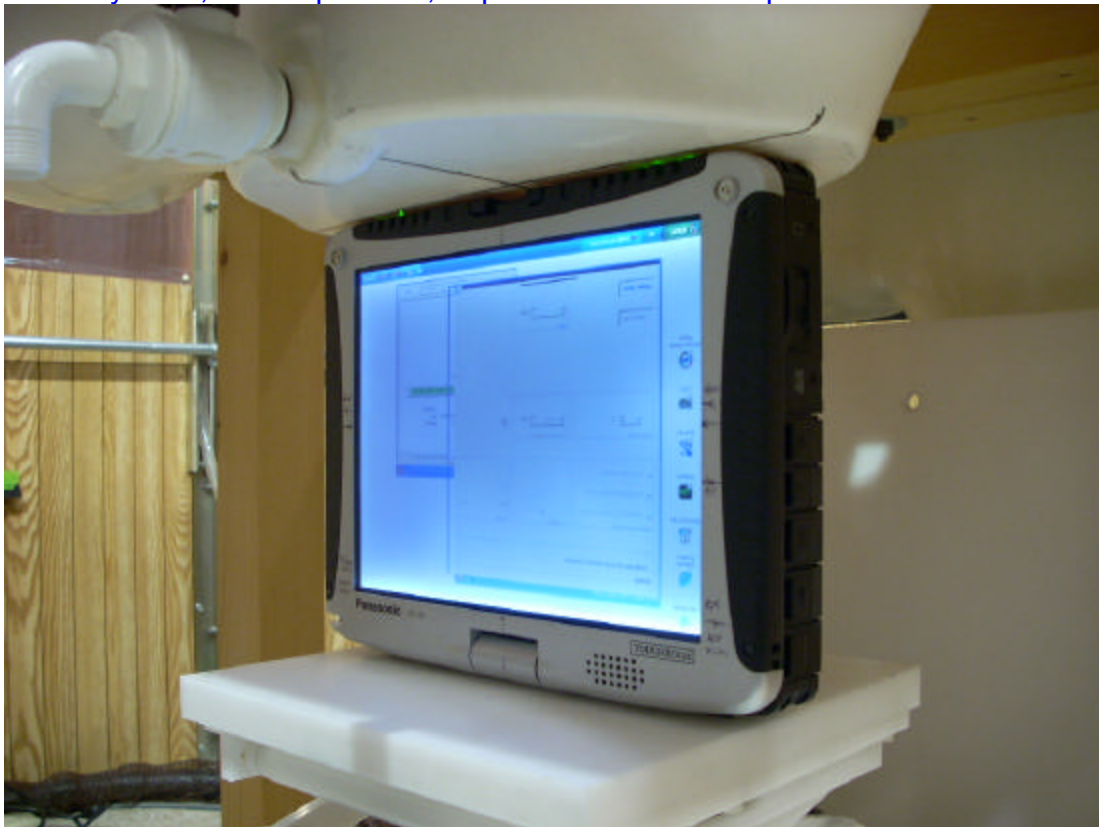

1. Body SAR, Laptop position

2. Body SAR, Laptop position, with 0.0 cm. Space

	PANASONIC FCC ID: ACJ9TGCF-19A	Model: CF-19mk3
SAR Test Setup Photos	Laptop/Tablet PC with 802.11abgn, BT and EVDO/GPRS/EDGE/HSPA	Page 1 of 4

3. Body SAR, Tablet position

4. Body SAR, Tablet position, Bottom side with 0.0 cm Space

	PANASONIC FCC ID: ACJ9TGCF-19A	Model: CF-19mk3
SAR Test Setup Photos	Laptop/Tablet PC with 802.11abgn, BT and EVDO/GPRS/EDGE/HSPA	Page 2 of 4

5. Body SAR, Tablet position

6. Body SAR, Tablet position, Top side with 0.0 cm Space

	PANASONIC FCC ID: ACJ9TGCF-19A	Model: CF-19mk3
SAR Test Setup Photos	Laptop/Tablet PC with 802.11abgn, BT and EVDO/GPRS/EDGE/HSPA	Page 3 of 4

7. Body SAR, Tablet position

8. Body SAR, Tablet position, Left Side with 0.0cm Space

	PANASONIC FCC ID: ACJ9TGCF-19A	Model: CF-19mk3
SAR Test Setup Photos	Laptop/Tablet PC with 802.11abgn, BT and EVDO/GPRS/EDGE/HSPA	Page 4 of 4