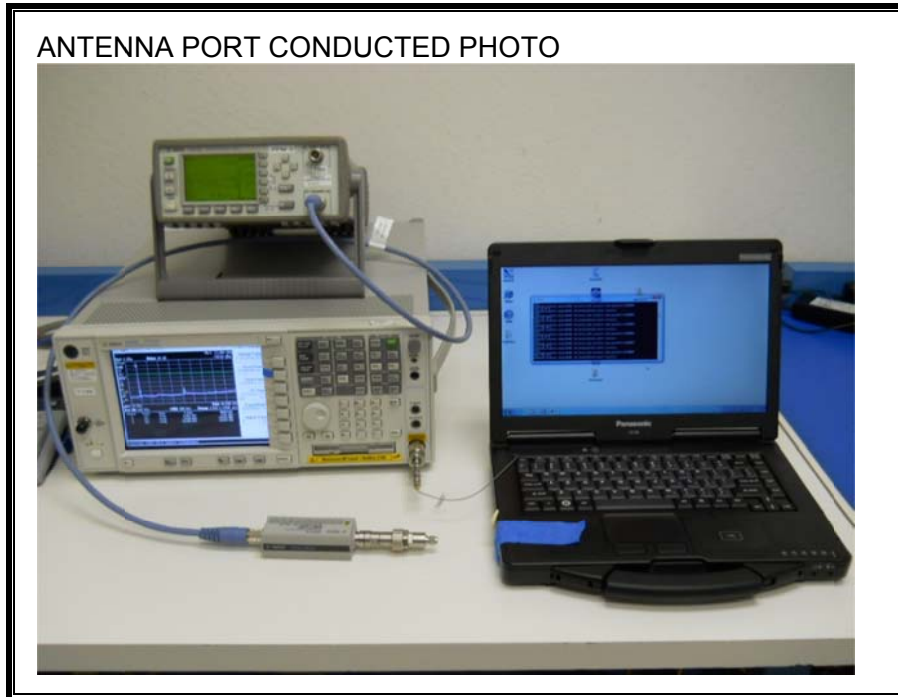

### ANTENNA PORT CONDUCTED RF MEASUREMENT SETUP

**RADIATED RF MEASUREMENT SETUP FOR PORTABLE CONFIGURATION**

X-AXIS FRONT PHOTO – Worst Case

X-AXIS BACK PHOTO – Worst Case

Y-AXIS FRONT PHOTO

Y-AXIS BACK PHOTO

Z-AXIS FRONT PHOTO

Z-AXIS BACK PHOTO

**POWERLINE CONDUCTED EMISSIONS MEASUREMENT SETUP**

**END OF REPORT**