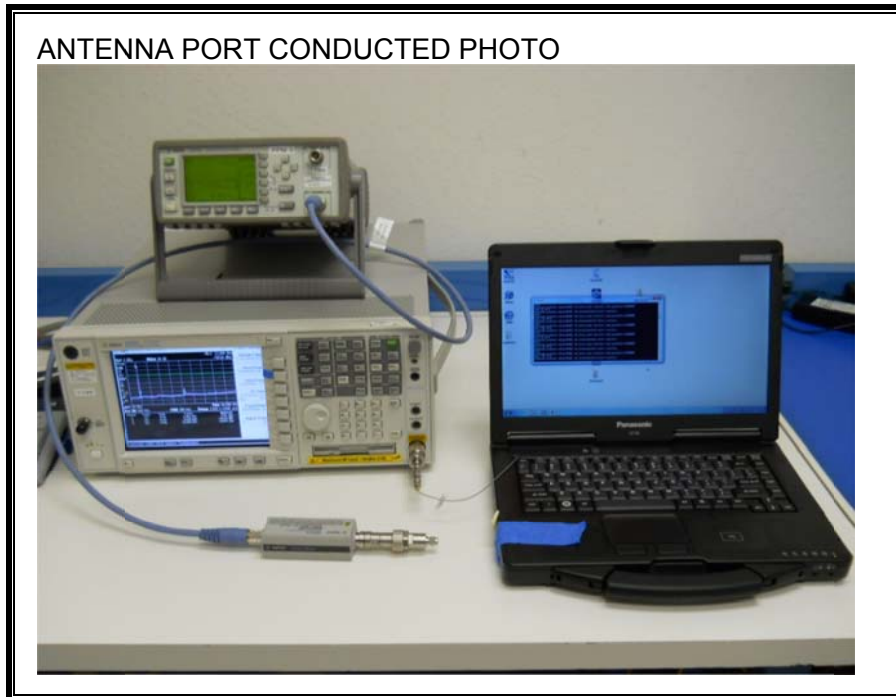

11. SETUP PHOTOS

ANTENNA PORT CONDUCTED RF MEASUREMENT SETUP

RADIATED RF MEASUREMENT SETUP FOR PORTABLE CONFIGURATION

X-AXIS FRONT PHOTO – Worst Case

X-AXIS BACK PHOTO – Worst Case

Y-AXIS FRONT PHOTO

Y-AXIS BACK PHOTO

Z-AXIS FRONT PHOTO

Z-AXIS BACK PHOTO

POWERLINE CONDUCTED EMISSIONS MEASUREMENT SETUP

END OF REPORT