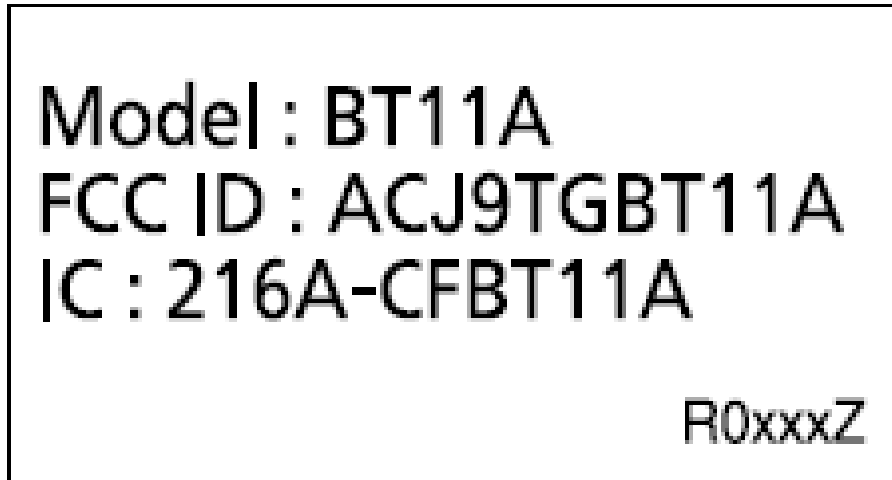

< Bluetooth BT11A Label & Location >

1. BT11A Label

2. Location of Label: on the bottom of the EUT

3. Proposed Label for Host device