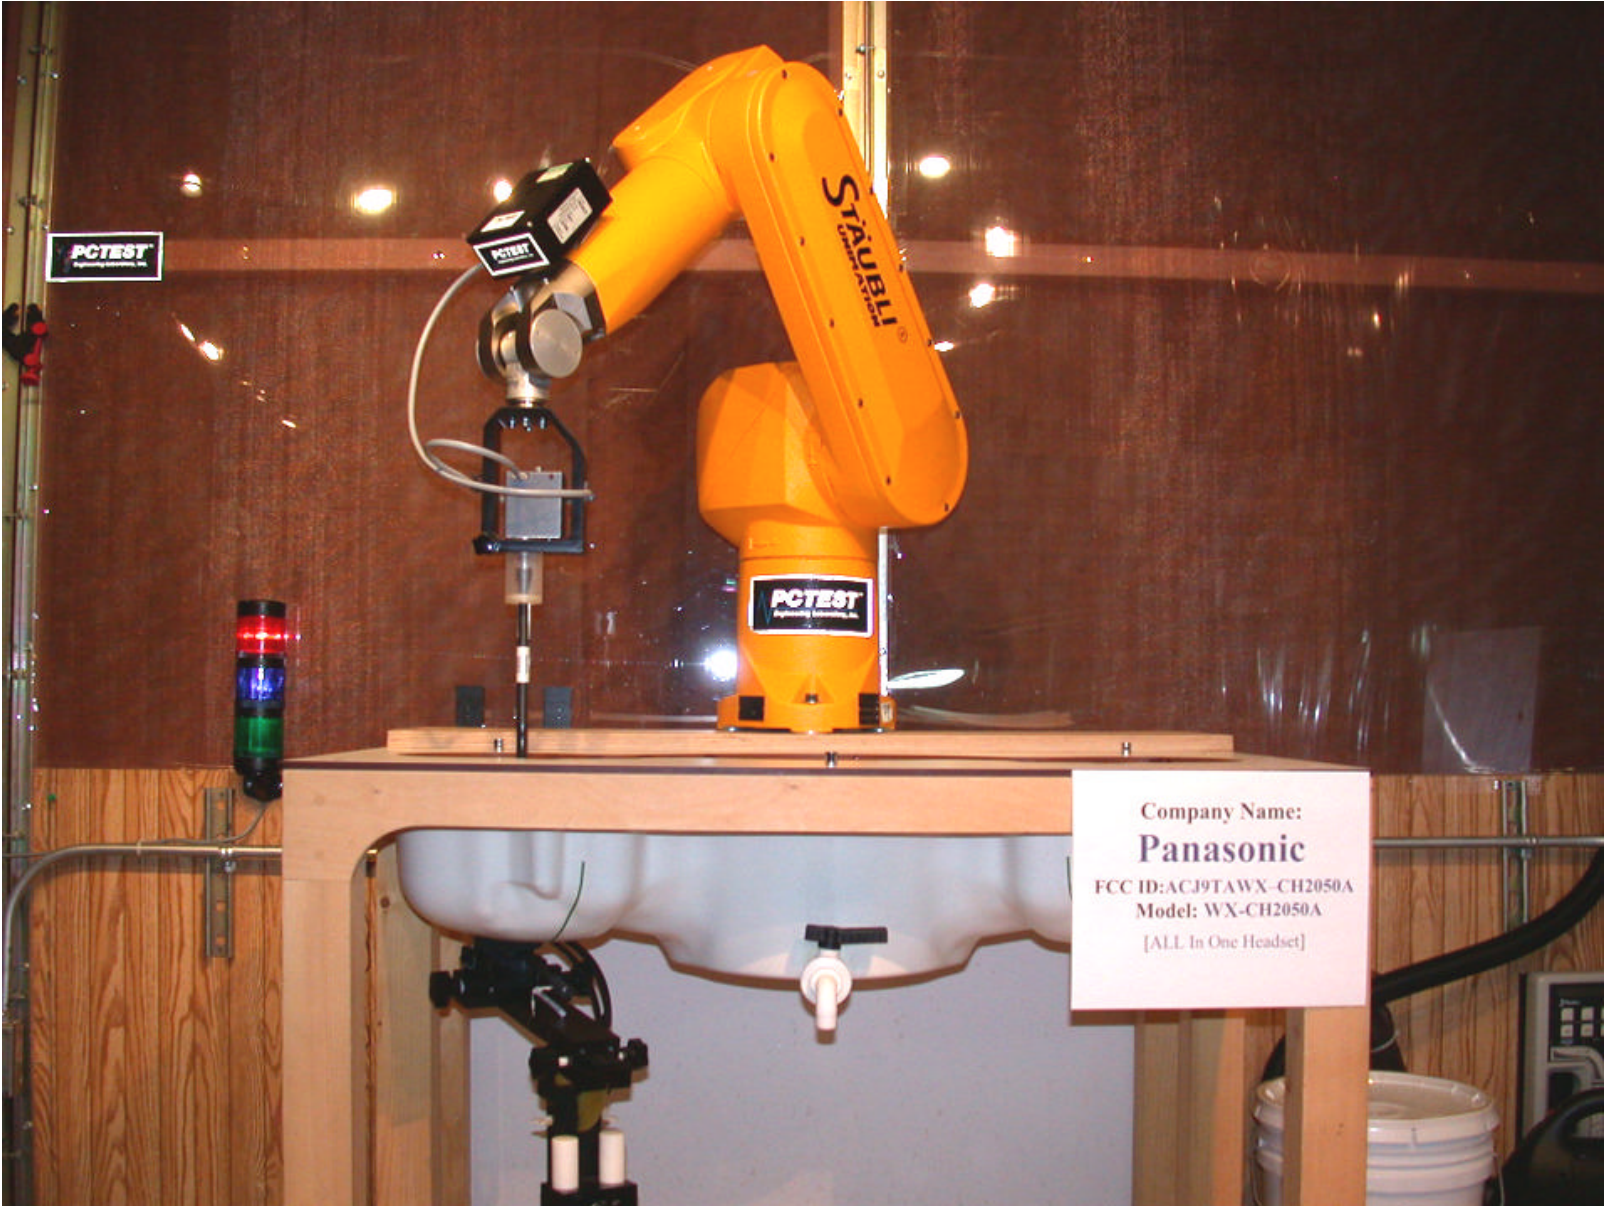


 PCTEST Professional Calibration Technology, Inc.	PANASONIC FCC ID: ACJ9TAWX-CH2050A	EUT Photographs
© 2005 PCTEST Lab.	Wireless Communication System Head Set	Model: WX-CH2050A

 © 2005 PCTEST Lab.	PANASONIC FCC ID: ACJ9TAWX-CH2050A Wireless Communication System Head Set	EUT Photographs Model: WX-CH2050A
---	--	--------------------------------------

PCTEST™
Professional Calibration Test Equipment Sales

© 2005 PCTEST Lab.

PANASONIC FCC ID: ACJ9TAWX-CH2050A

Wireless Communication System Head Set

EUT Photographs

Model: WX-CH2050A

 PCTEST Engineering Solutions, Inc.	PANASONIC FCC ID: ACJ9TAWX-CH2050A	EUT Photographs
© 2005 PCTEST Lab.	Wireless Communication System Head Set	Model: WX-CH2050A

 PCTEST Professional Testing Equipment & Lab	PANASONIC FCC ID: ACJ9TAWX-CH2050A	EUT Photographs
© 2005 PCTEST Lab.	Wireless Communication System Head Set	Model: WX-CH2050A

 PCTEST™ Professional Calibration Test Equipment Sales	PANASONIC FCC ID: ACJ9TAWX-CH2050A	EUT Photographs
© 2005 PCTEST Lab.	Wireless Communication System Head Set	Model: WX-CH2050A