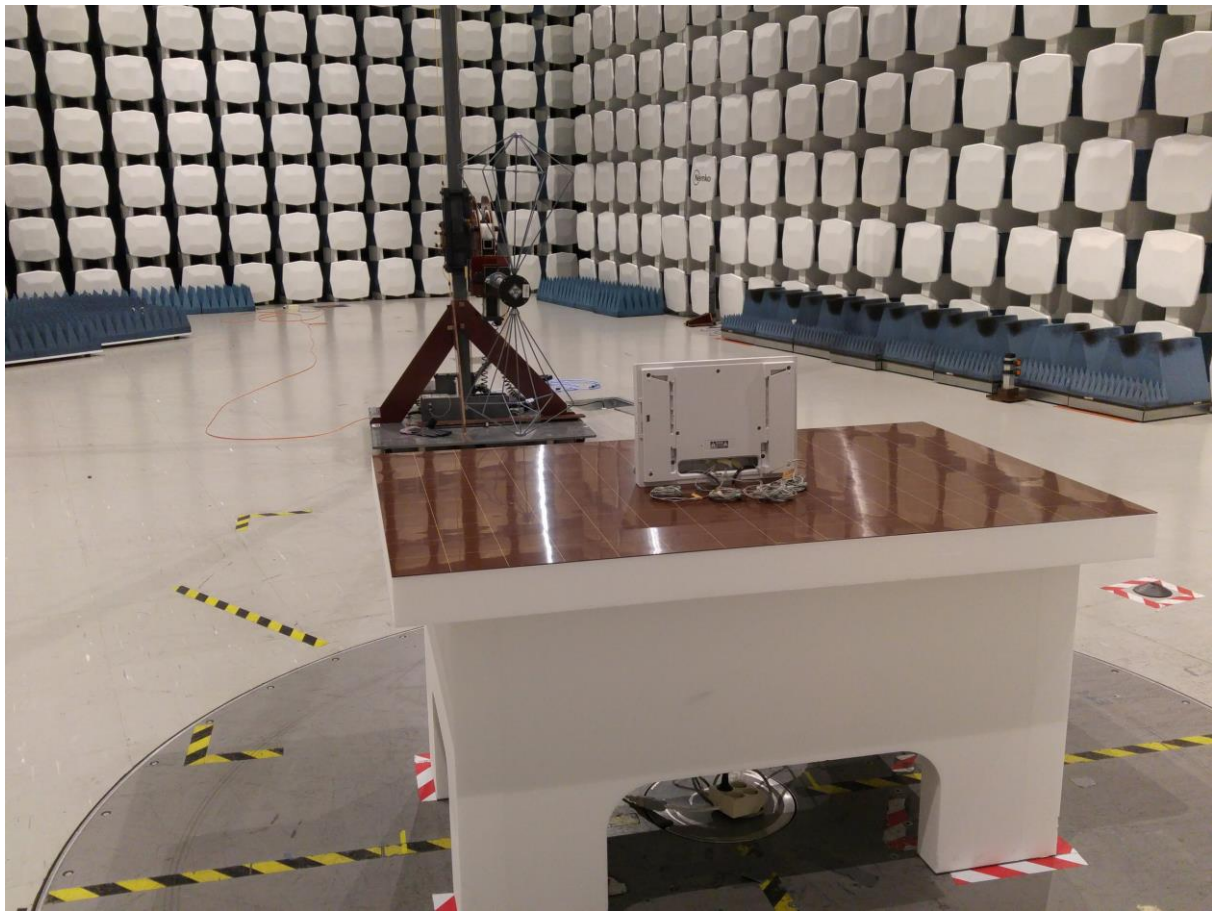

PHOTOS OF TEST SET-UP – WX-CC412A

Radiated Emissions, 30 - 200 MHz

Power line Conducted Emissions Test