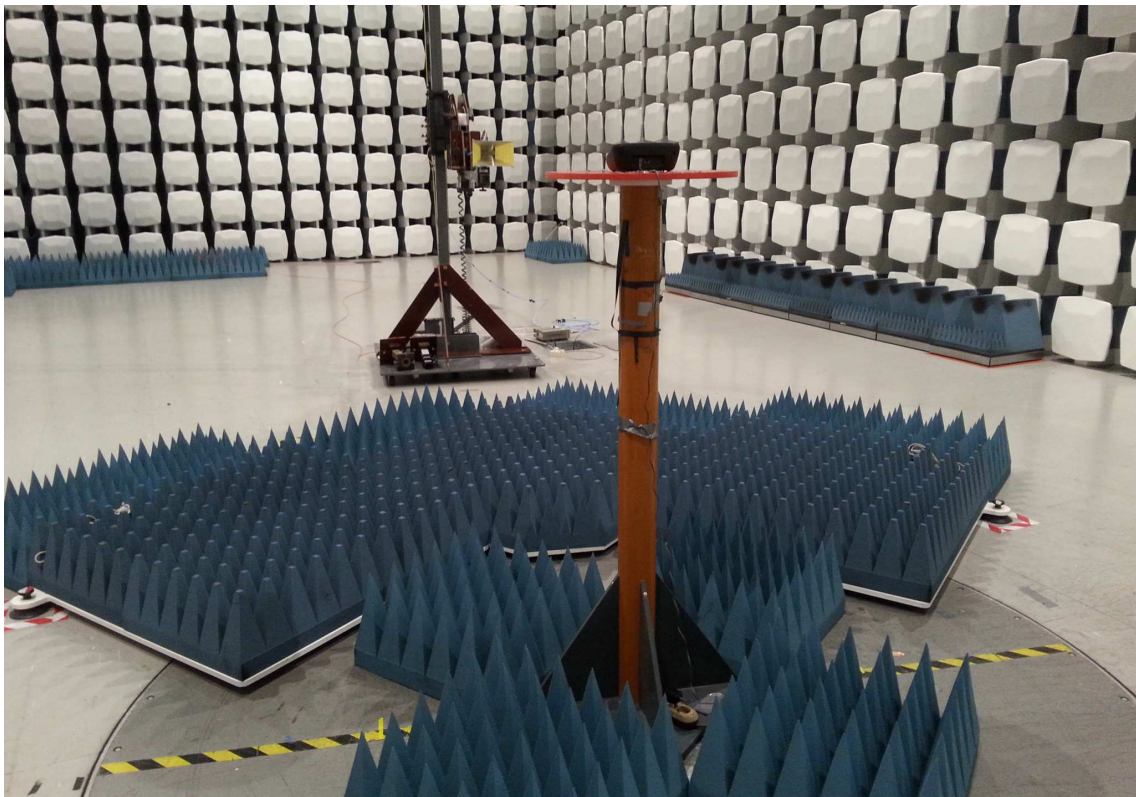

PHOTOS OF TEST SET-UP – KX-TGM430

Radiated Emissions Test

Radiated Emissions Test

Power line Conducted Emissions Test