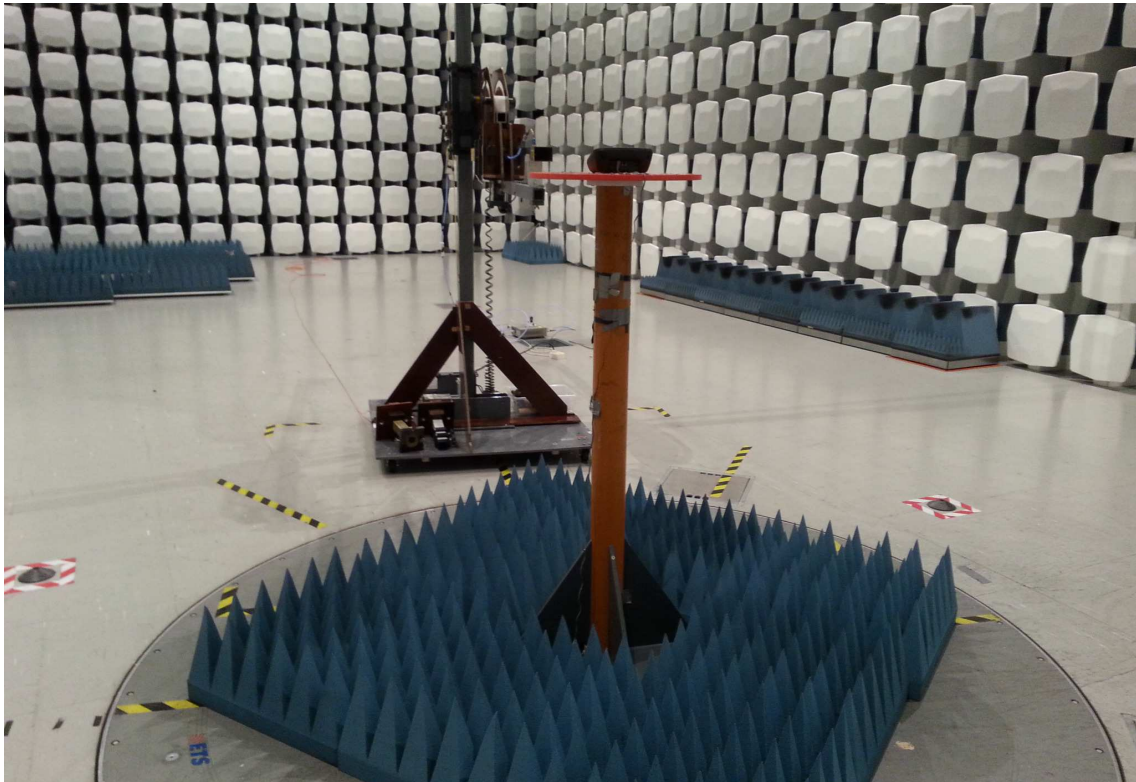

PHOTOS OF TEST SET-UP – KX-TGM430

Radiated Emissions Test

Radiated Emissions Test

Power line Conducted Emissions Test