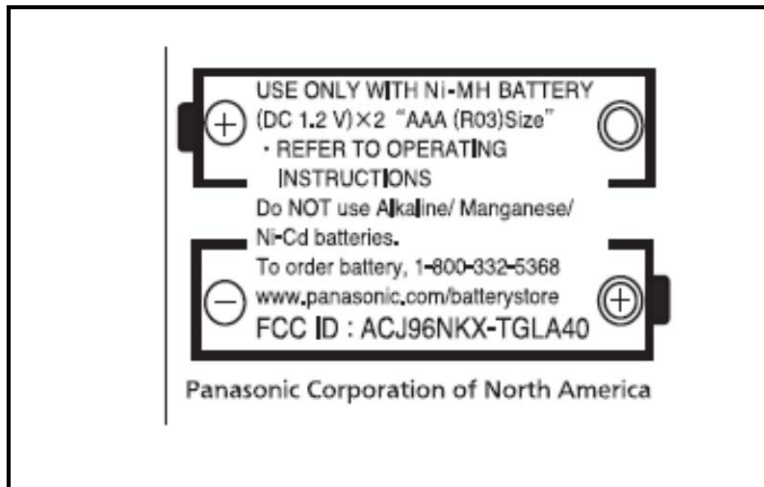

MARKINGS

Portable Unit:

FCC ID Label (Nameplate)

The marking will be shown on the battery compartment of the portable unit.