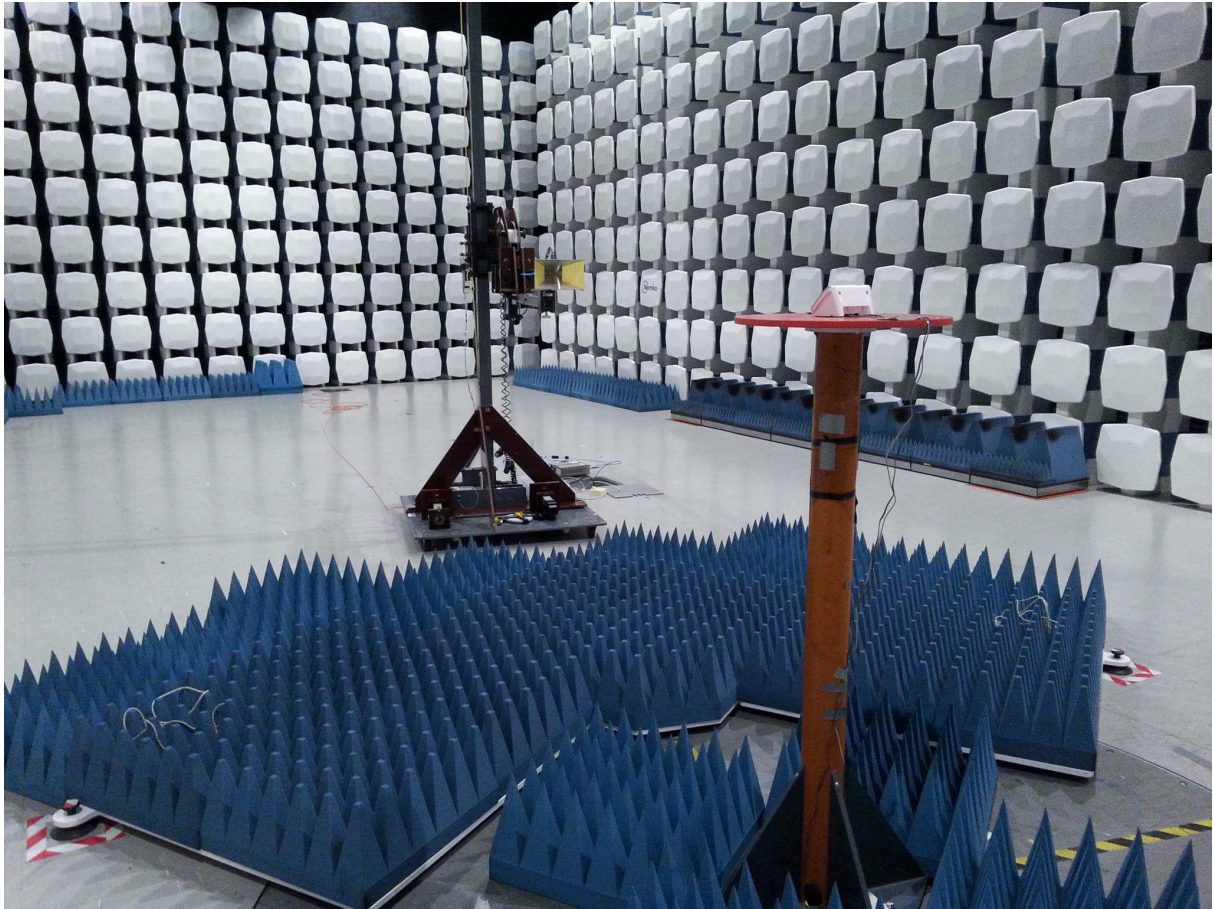

PHOTOS OF TEST SET-UP – KX-TGL460

Radiated Emissions, 30 - 200 MHz

Radiated Emissions, 1 GHz – 8.5 GHz

Power line Conducted Emissions Test