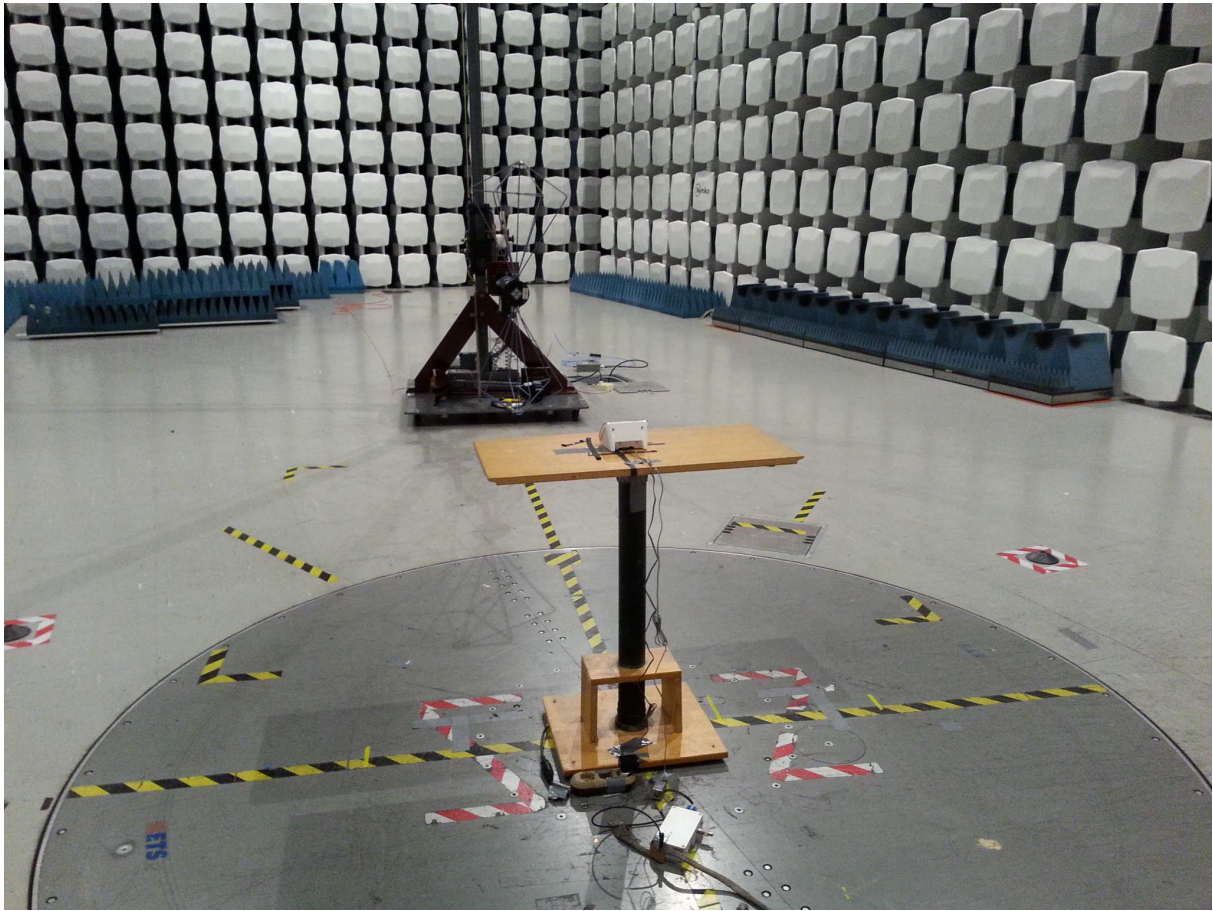

PHOTOS OF TEST SET-UP – KX-TGL460

Radiated Emissions, 30 - 200 MHz

Radiated Emissions, 1 GHz – 8.5 GHz

Power line Conducted Emissions Test