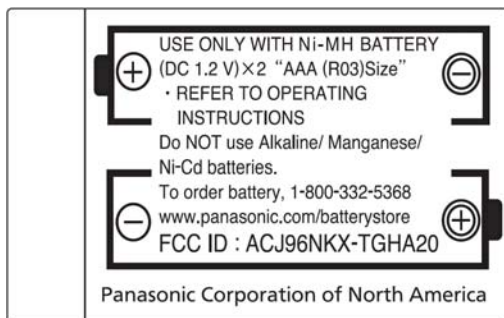

**MARKINGS**

Portable Unit:

FCC ID Label (Nameplate)

The marking will be shown on the battery compartment of the portable unit.