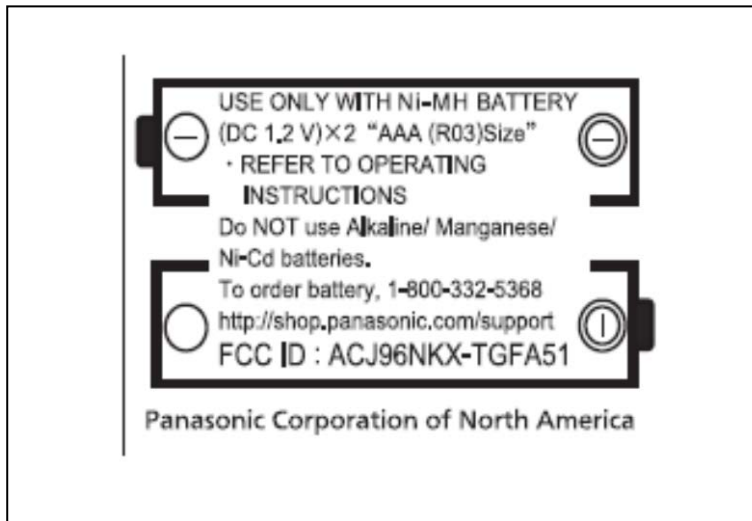

MARKINGS

Portable Unit:

FCC ID Label (Nameplate)

The marking will be shown on the battery compartment of the portable unit.