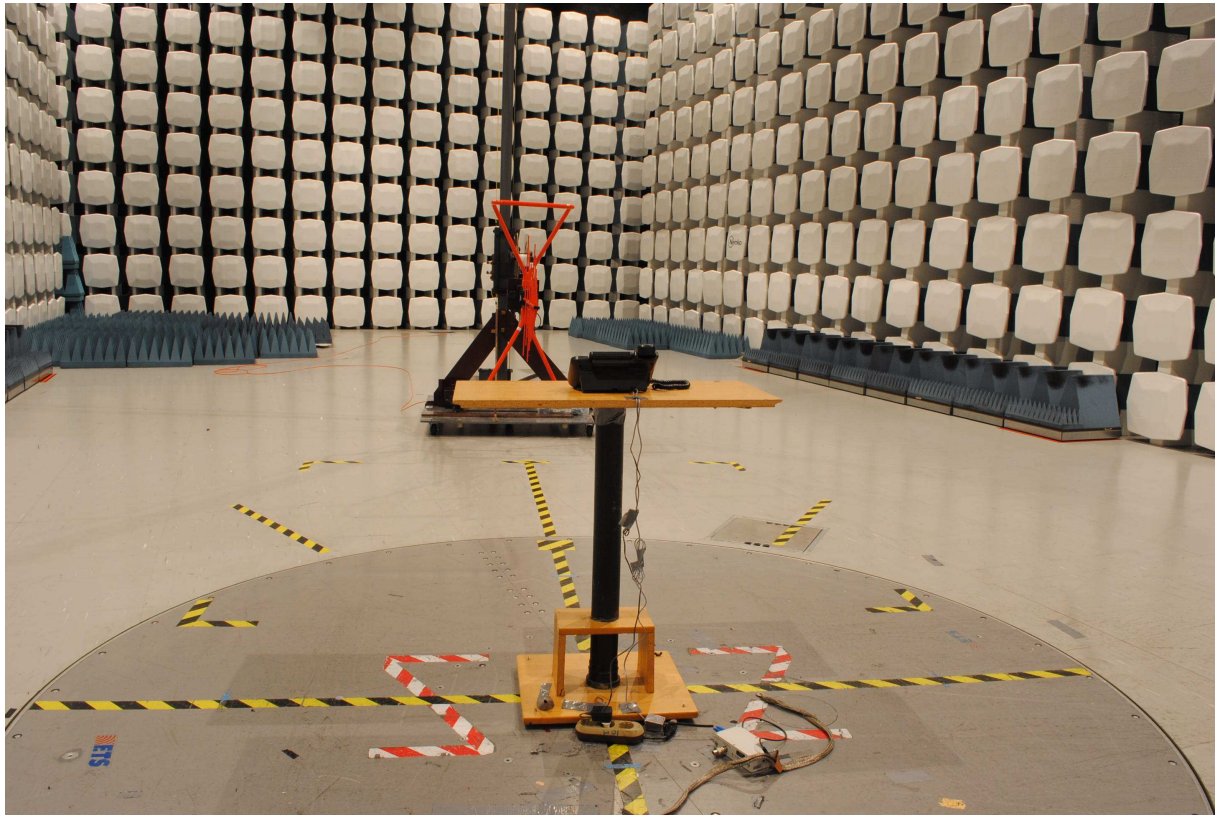

## PHOTOS OF TEST SET-UP – KX-TGF380

**Radiated Emissions, 30 - 200 MHz**

**Radiated Emissions, 1 GHz - 8.5 GHz**