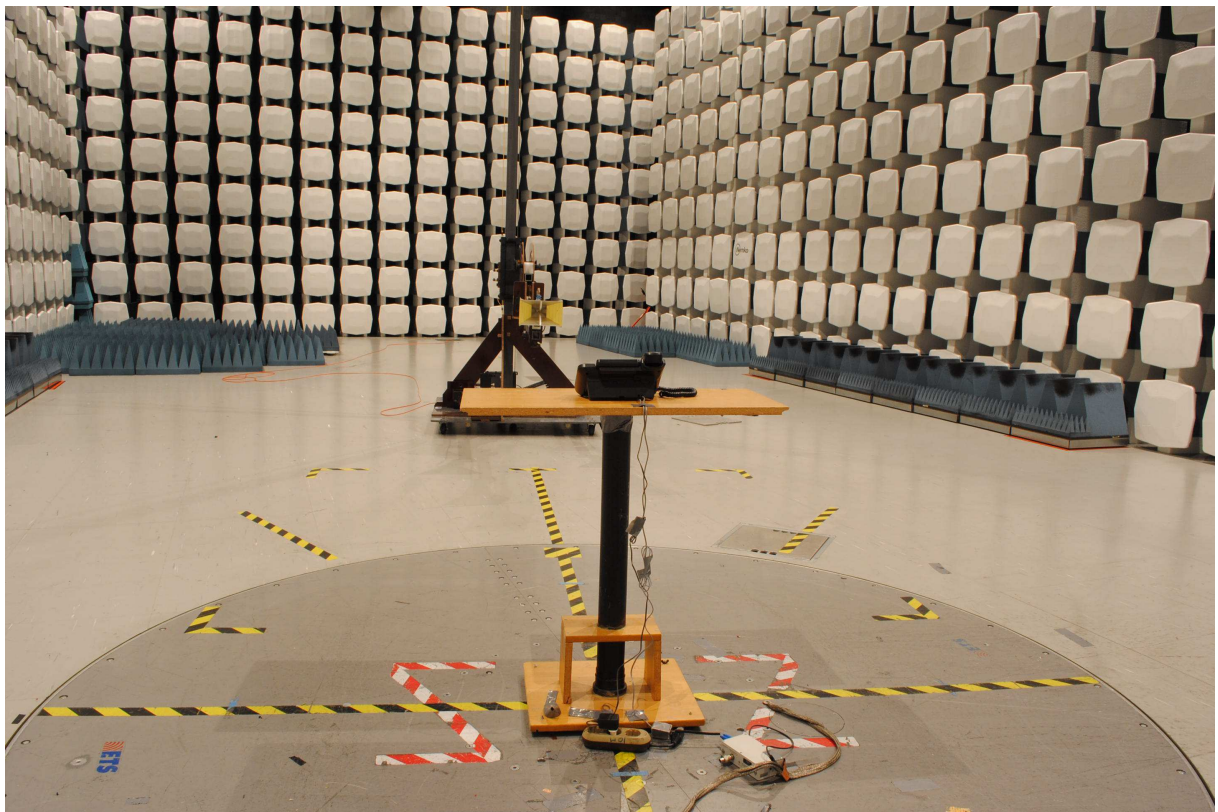

## PHOTOS OF TEST SET-UP – KX-TGF380

**Radiated Emissions, 30 - 200 MHz**

**Radiated Emissions, 1 GHz - 8.5 GHz**