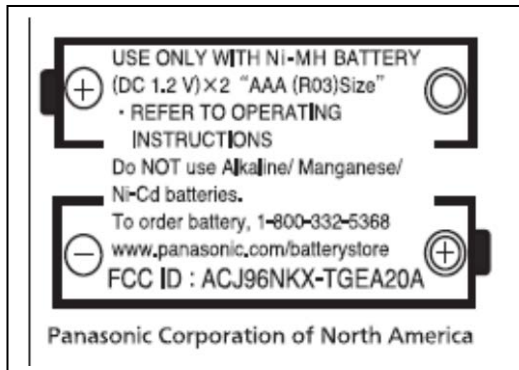

**MARKINGS**

Portable Unit:

FCC ID Label (Nameplate)

The marking will be shown on the battery compartment of the portable unit.