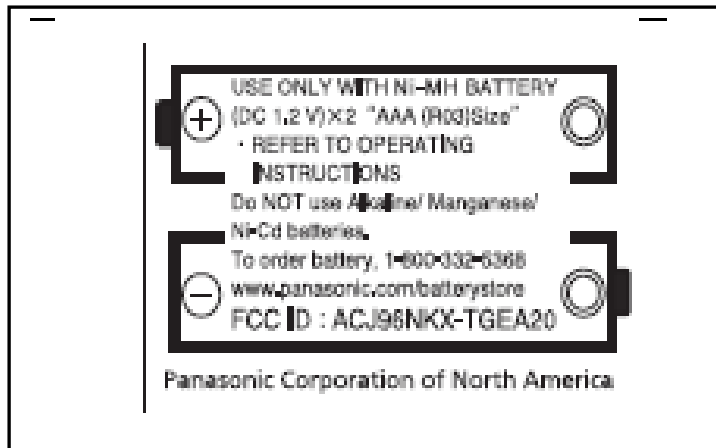

MARKINGS

Portable Unit:

FCC ID Label (Nameplate)

The marking will be shown on the battery compartment of the portable unit.