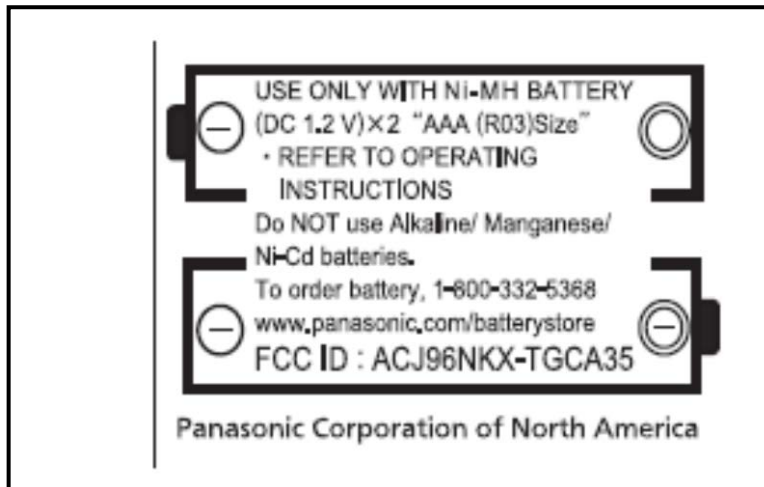

MARKINGS

Portable Unit:

FCC ID Label (Nameplate)

The marking will be shown on the battery compartment of the portable unit.