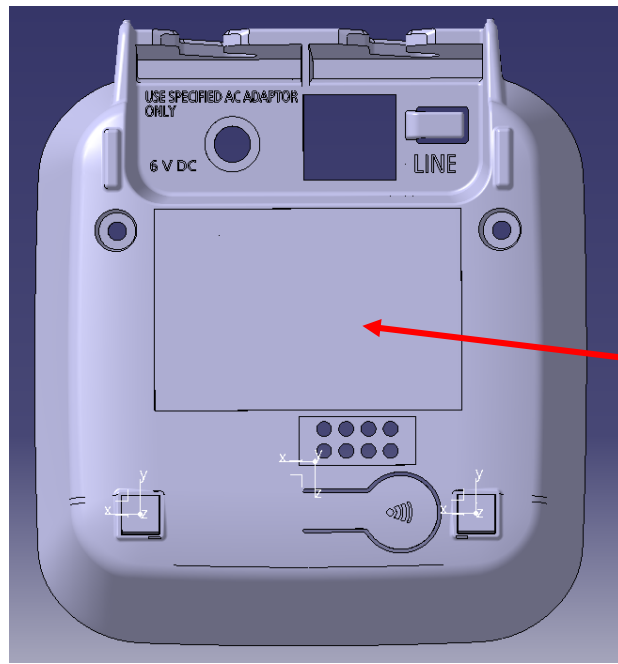

## External Photos

## External Photos

**Panasonic**

Model No.

**KX-TGB810**

**B** **HAC**

**Power Source : 6 V DC 400 mA**

INFORMATION TECHNOLOGY EQUIPMENT

(USE ONLY AC ADAPTOR LISTED