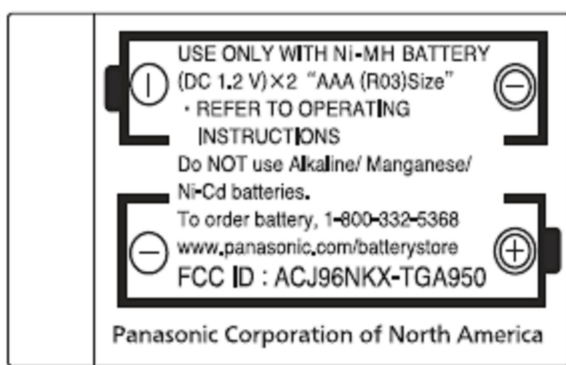

MARKINGS

Portable Unit:

FCC ID Label:

The marking will be shown on the battery compartment of the portable unit.

NOTE: The portable unit is sold without the battery installed.

Nameplate:

The nameplate is located on the battery compartment of the portable unit.