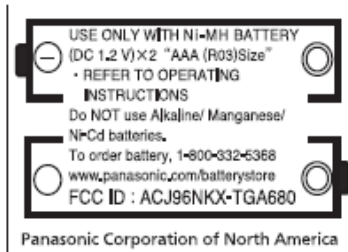

MARKINGS

Portable Unit:

FCC ID Label:

The marking will be shown on the battery compartment of the portable unit.

NOTE: The portable unit is sold without the battery installed.

Nameplate:

The nameplate is located on the battery compartment of the portable unit.