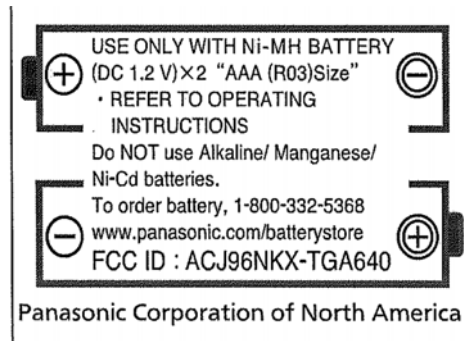

MARKINGS

Portable Unit:

FCC ID Label:

The marking will be shown on the battery compartment of the portable unit.

NOTE: The portable unit is sold without the battery installed.

Nameplate:

Panasonic 
Model No. KX-TGA641 
Made in Malaysia

The nameplate is located on the bottom of the portable unit.