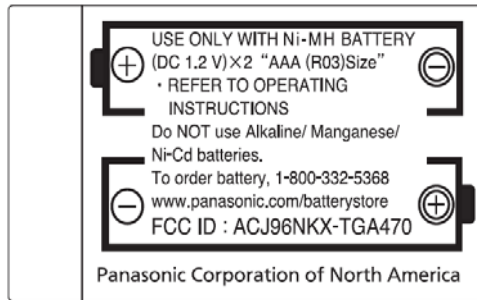

**MARKINGS**

Portable Unit:

FCC ID Label:

The marking will be shown on the battery compartment of the portable unit.

NOTE: The portable unit is sold without the battery installed.

Nameplate:

The nameplate is located on the battery compartment of the portable unit.