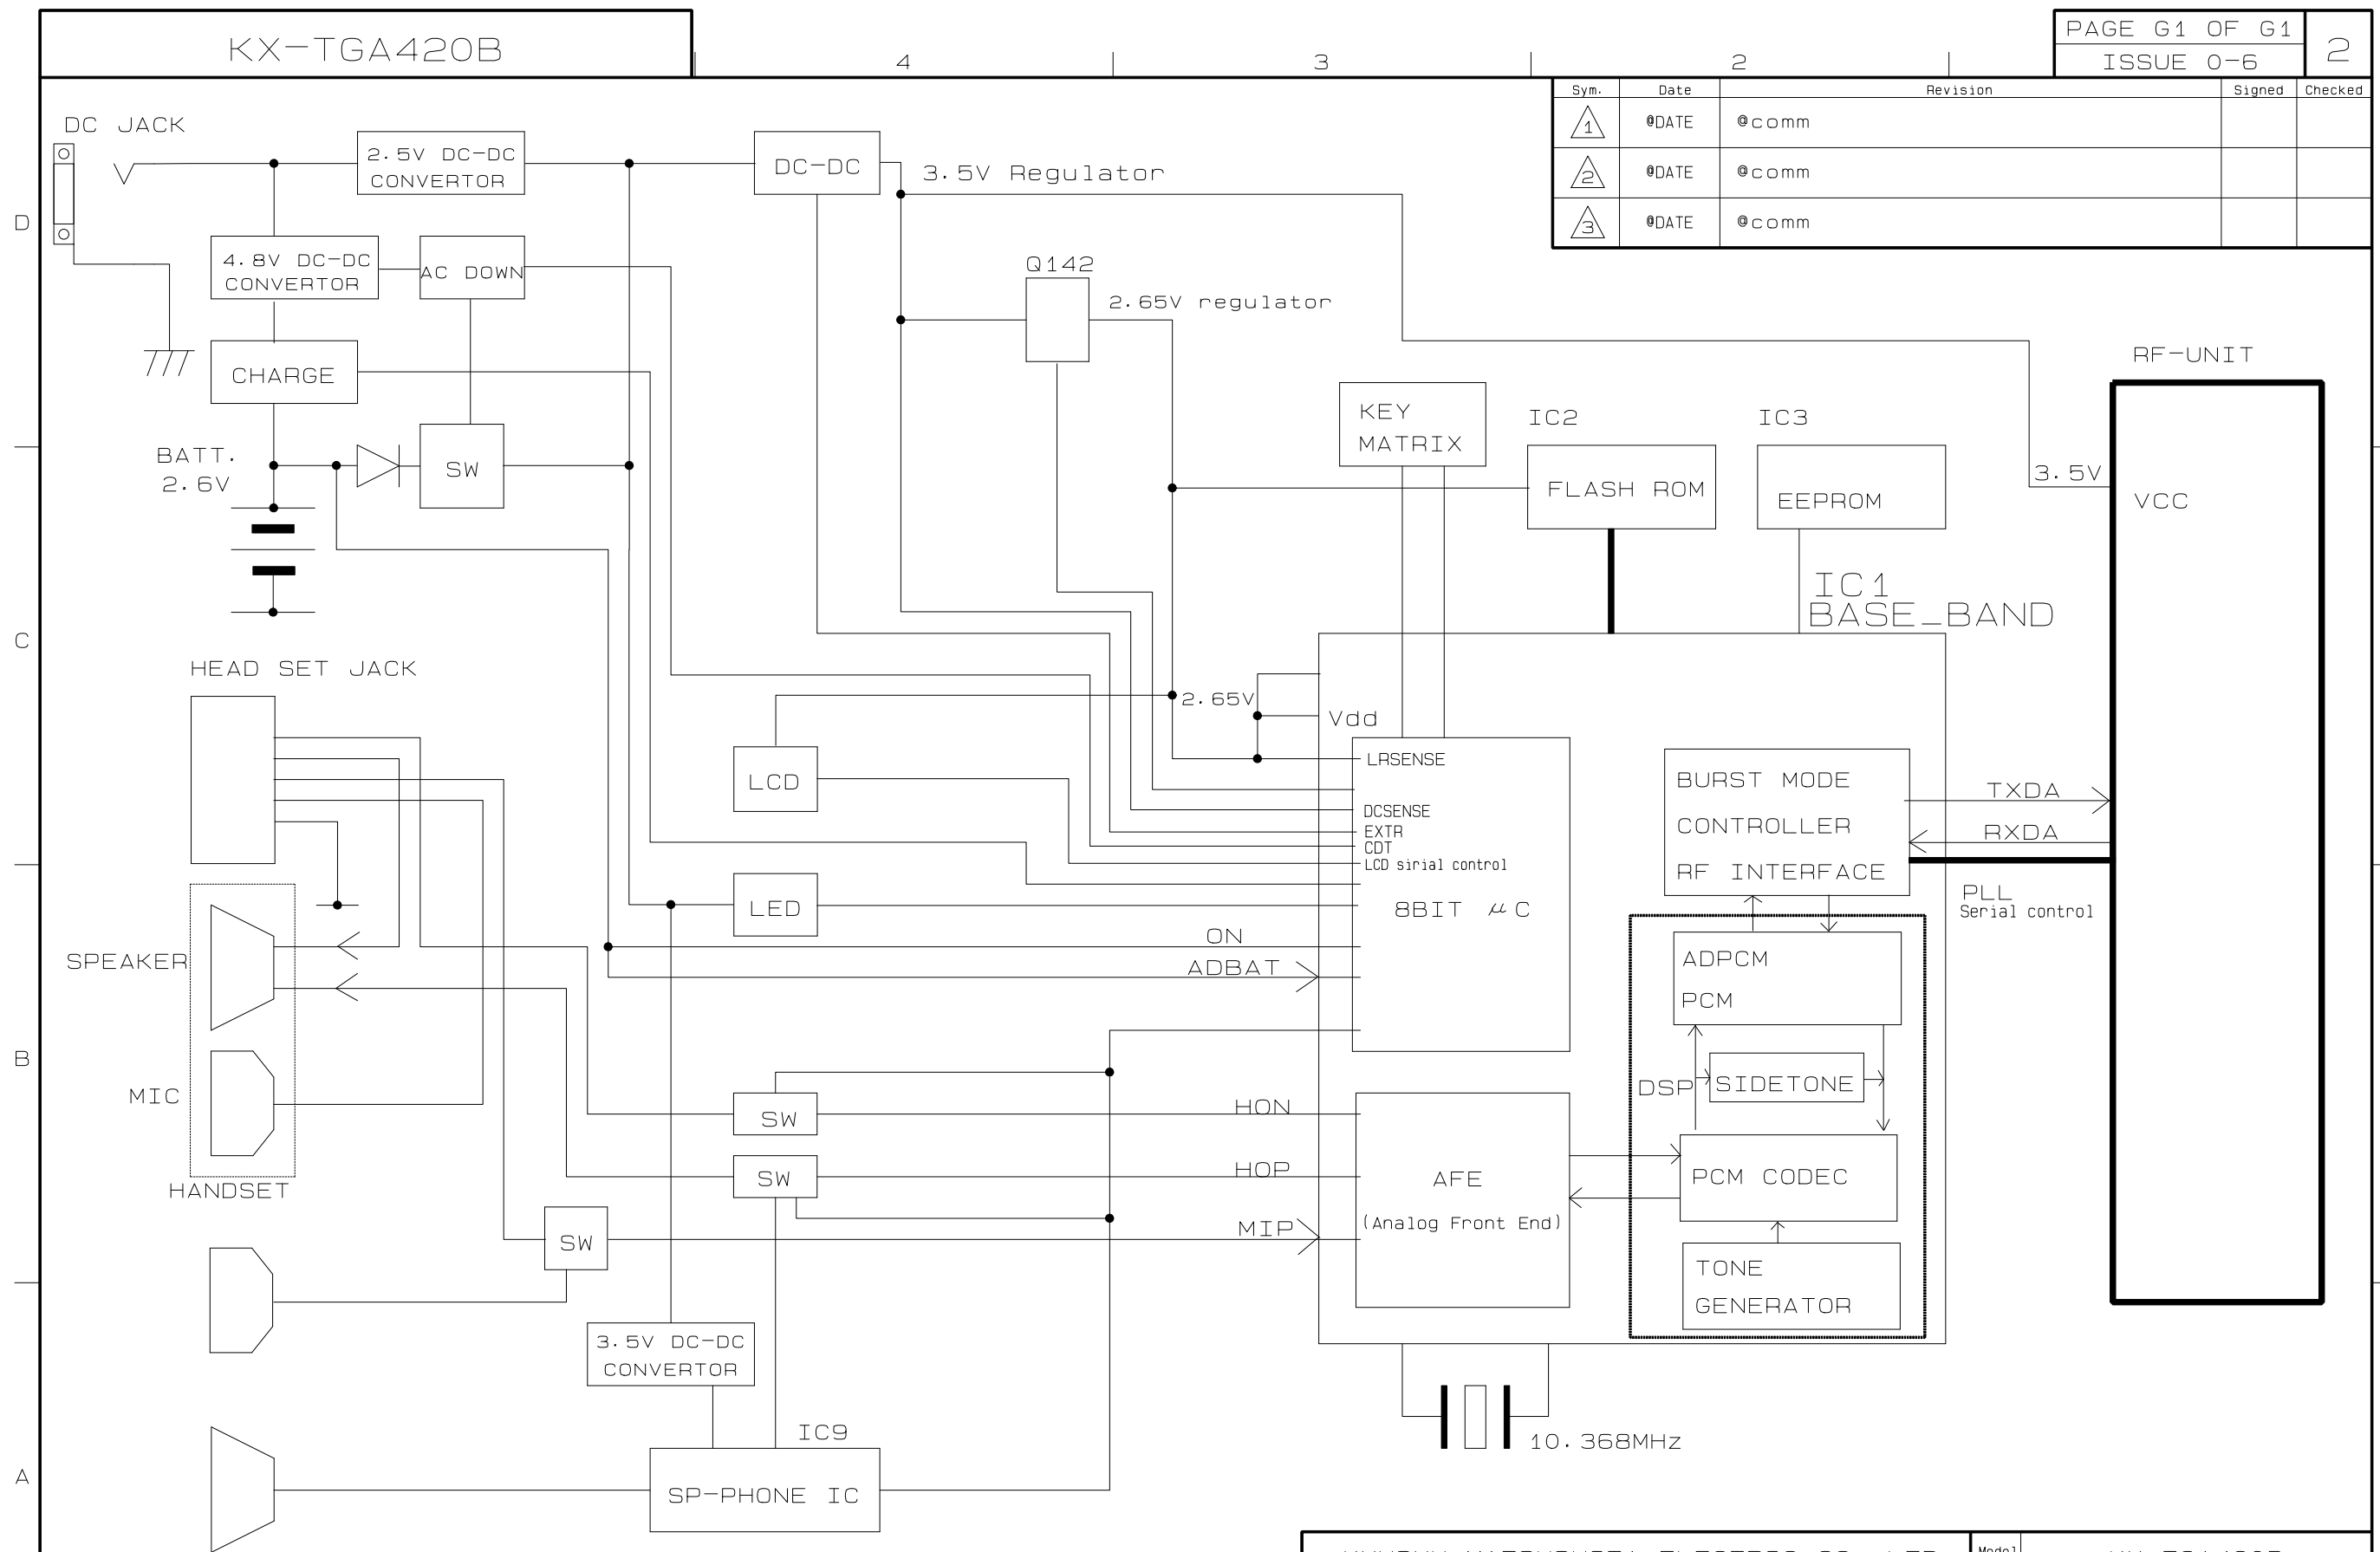

Sym.	Date	Revision	Signed	Checked
①	@DATE	@comm		
②	@DATE	@comm		
③	@DATE	@comm		

KYUSYU MATSUSHITA ELECTRIC CO., LTD ENGINEERING DEPARTMENT. TELECOM DIV.				Model	KX-TGA420B
				Name	BLOCK DIAGRAM
Designed	Drawn	Checked	Approved	Rev.	@REV
T. KAWASAKI	T. KAWASAKI	T. KAWASAKI	Y. Kodama		@PCB
2001. 3. 8	2001. 3. 8	2001. 3. 8	2001. 3. 12	Code	1AP
				Sheet	block.cir/300.sht