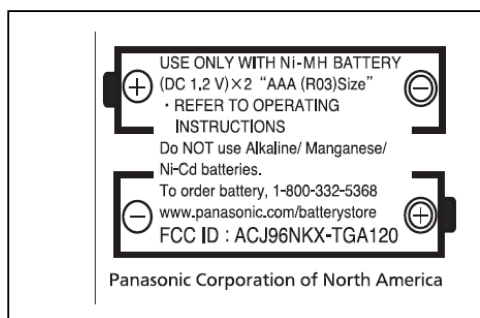

**MARKINGS**

Portable Unit:

FCC ID Label:

The marking will be shown on the battery compartment of the portable unit.

NOTE: The portable unit is sold without the battery installed.

Nameplate:

The nameplate is located on the bottom of the portable unit.