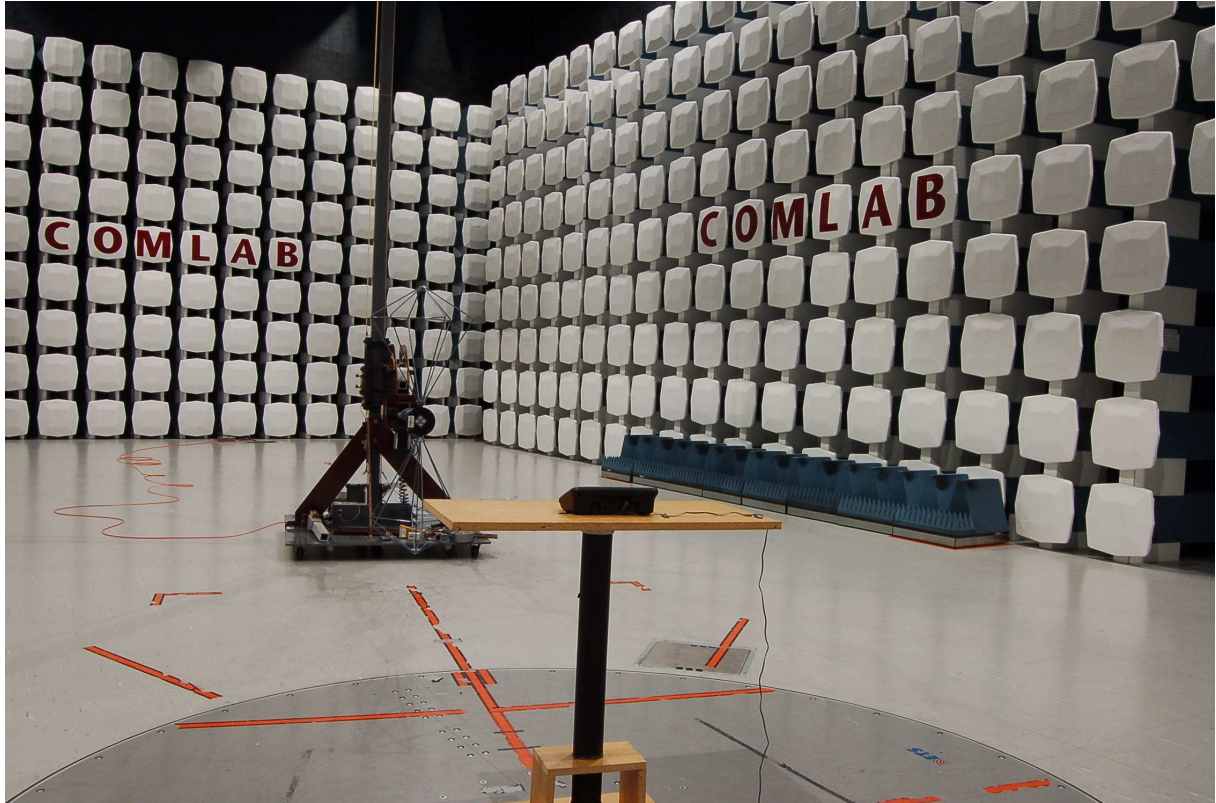

**PHOTOS OF TEST SET-UP – Panasonic KX-TG9381 BT**

**Radiated Emissions, 30 - 200 MHz**

**Radiated Emissions, 12 GHz - 18 GHz**