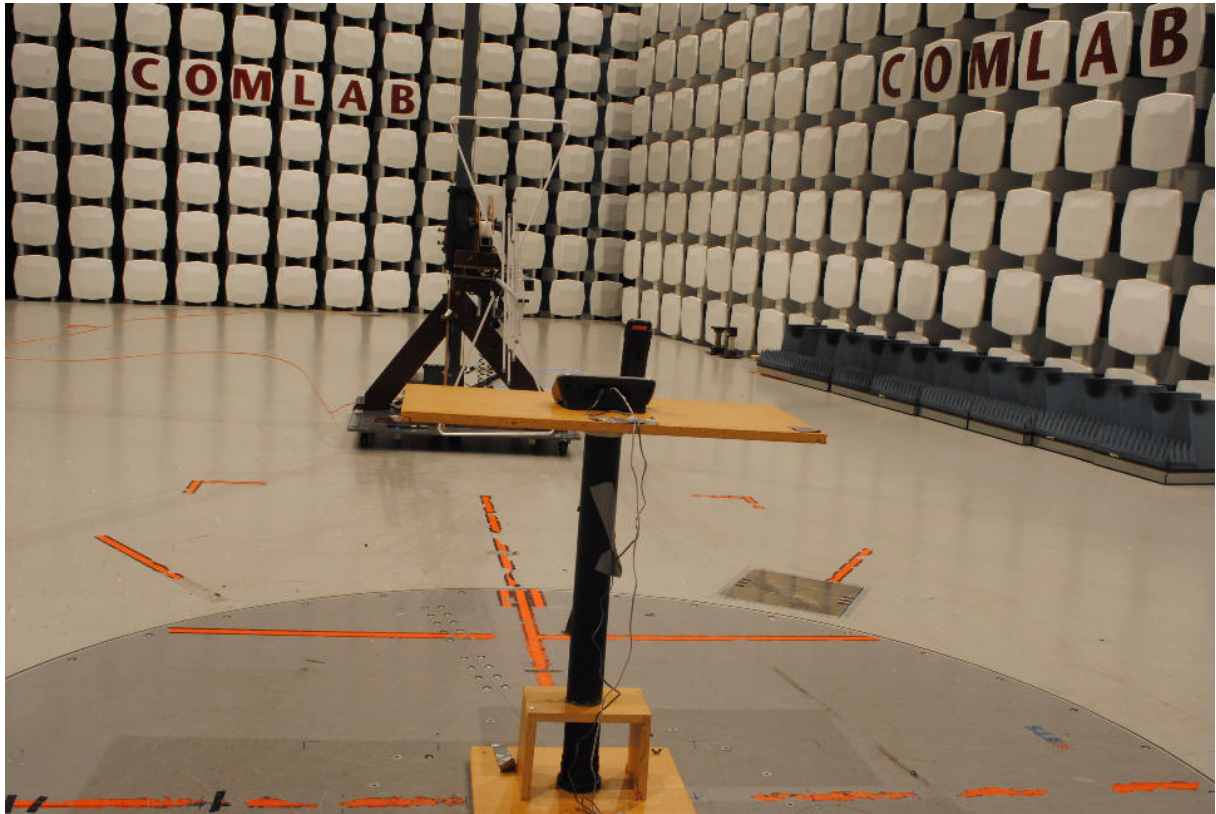

PHOTOS OF TEST SET-UP – KX-TG7741

Radiated Emissions Test Set-up

Power line Conducted Emissions Test Set-up