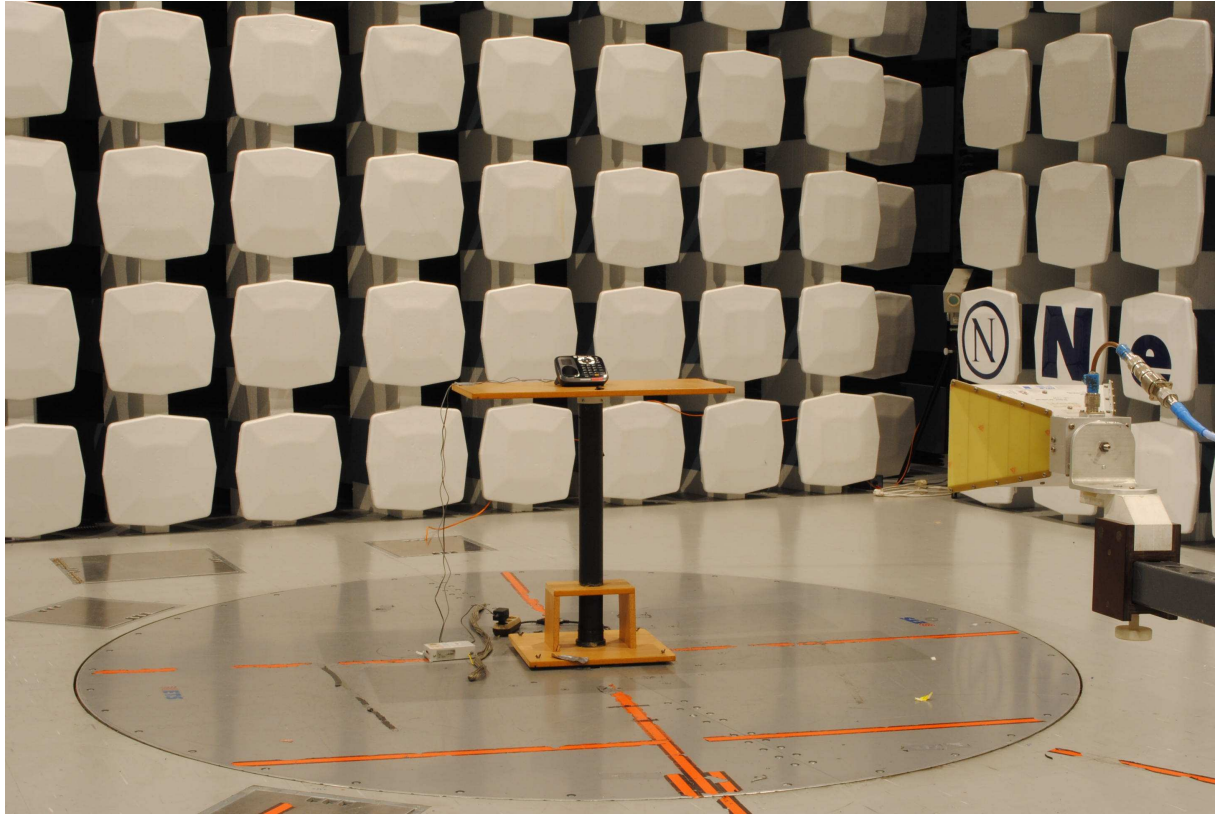

PHOTOS OF TEST SET-UP – Panasonic KX-TG6581 BT

Radiated Emissions test

Power-Line Conducted Emissions test