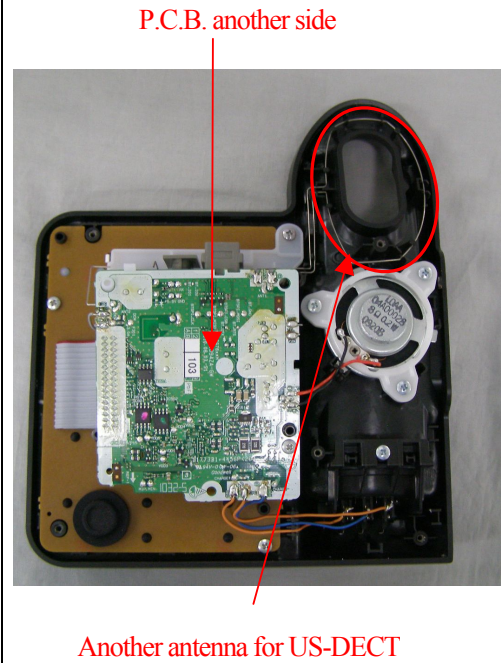

NOTE: The 2.4 GHz Bluetooth RF Block of KX-TG7641 is identical to that of KX-TG6581.