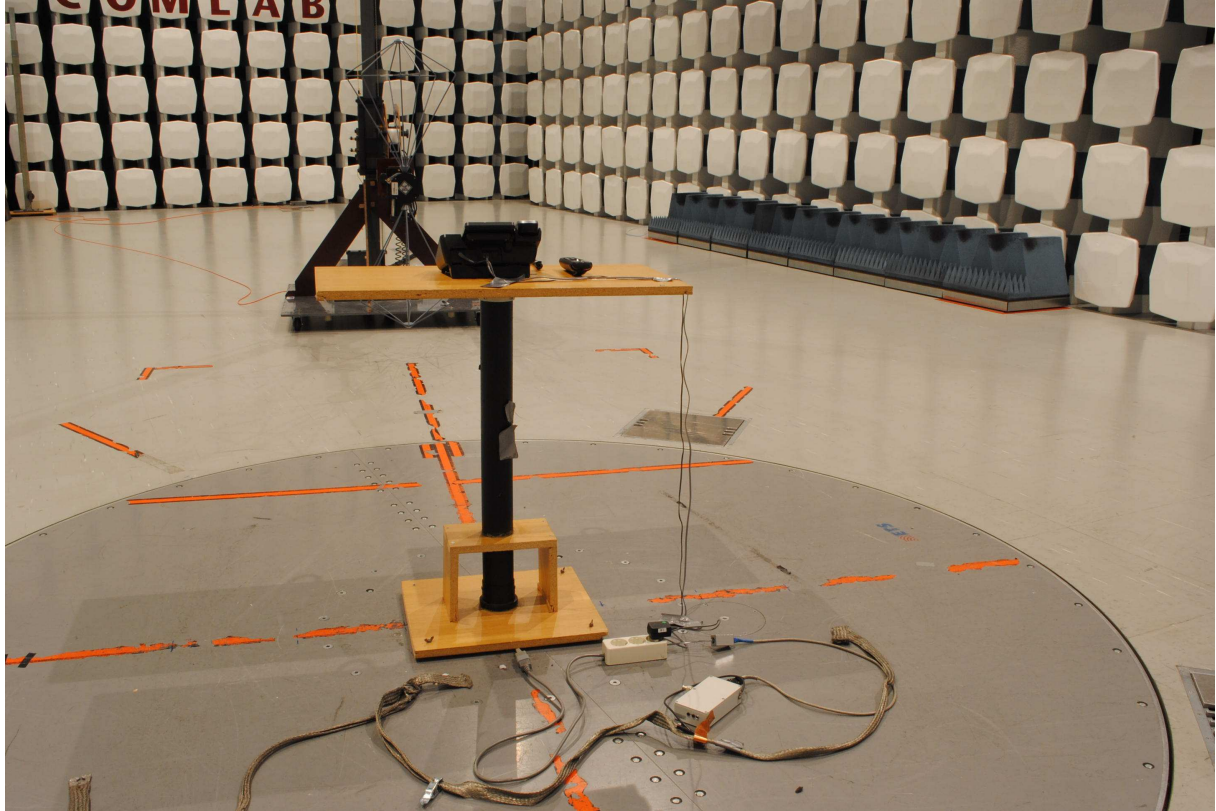

PHOTOS OF TEST SET-UP – Panasonic KX-TG6671

Radiated Emissions Test

Power-Line Conducted Emissions Test