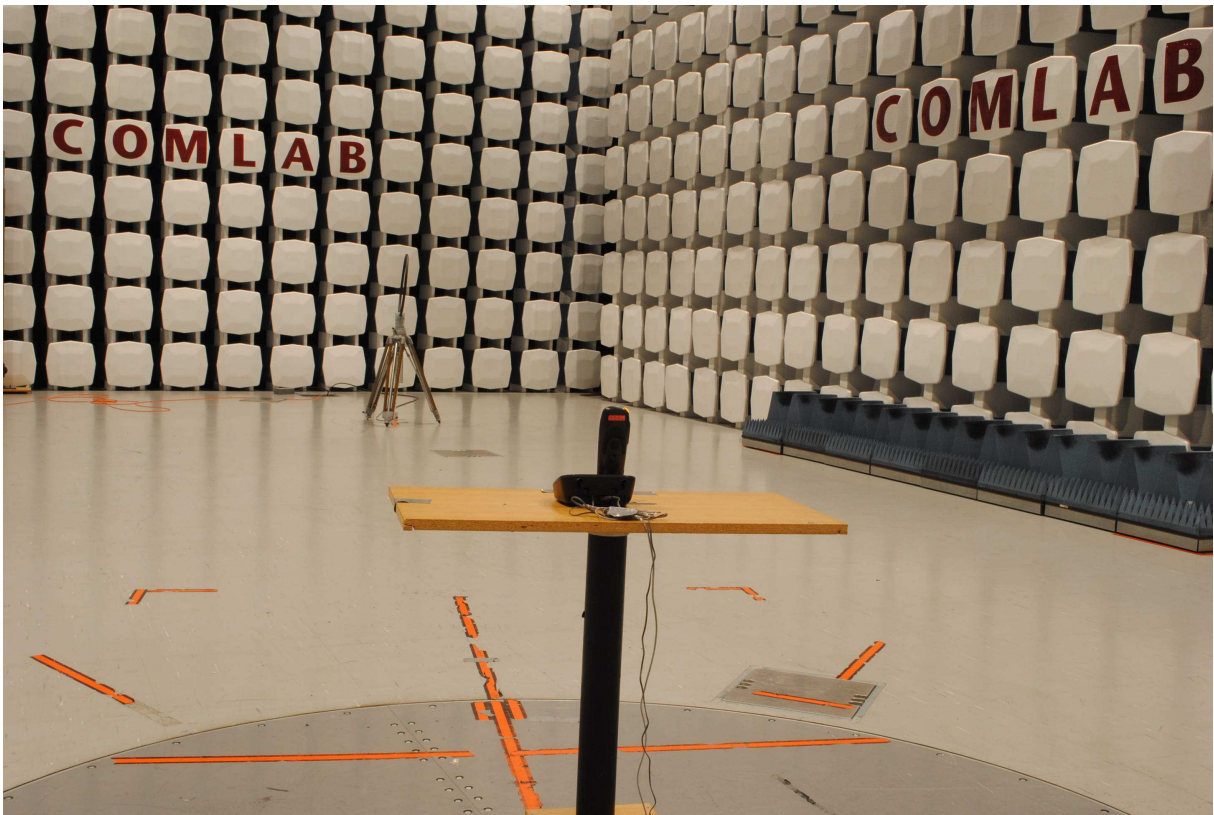

**PHOTOS OF TEST SET-UP – KX-TG6591**

**Radiated Emissions Test Set-up**

**Power line Conducted Emissions Test Set-up**