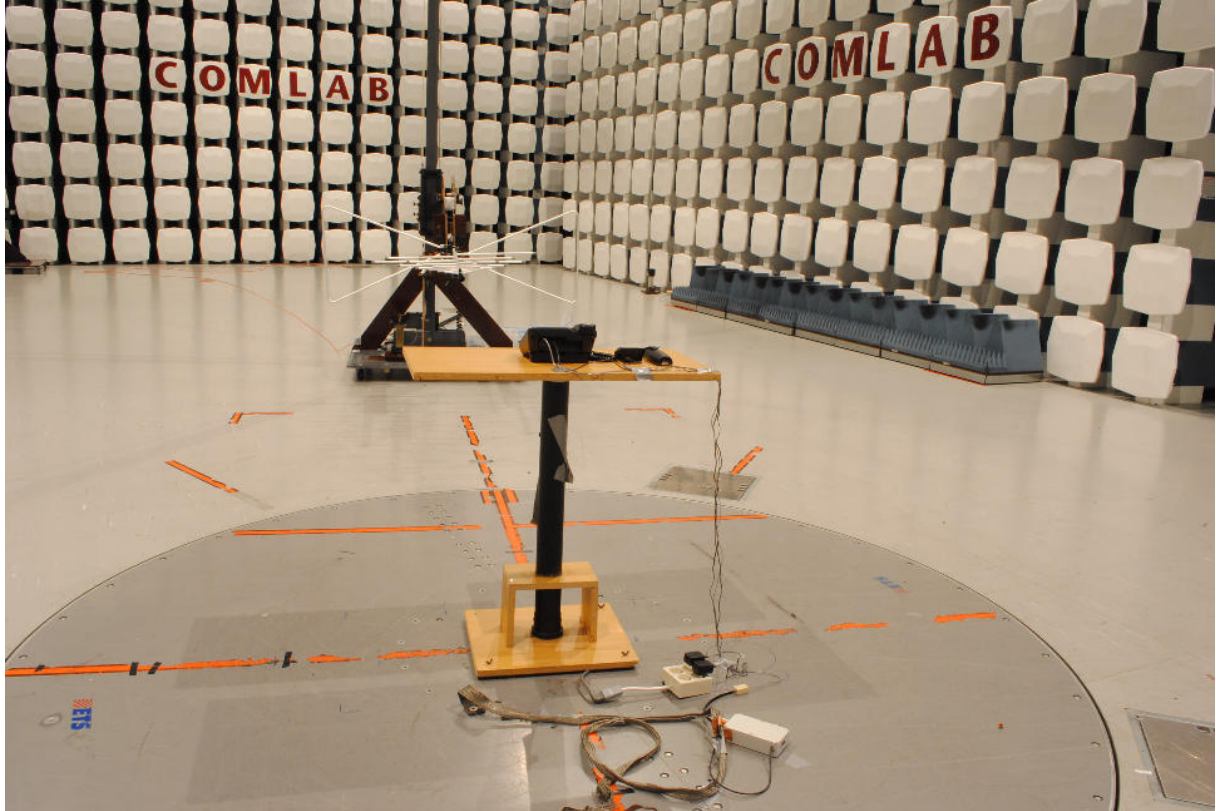

PHOTOS OF TEST SET-UP – KX-TG4771

Radiated Emissions Test Set-up

Power line Conducted Emissions Test Set-up