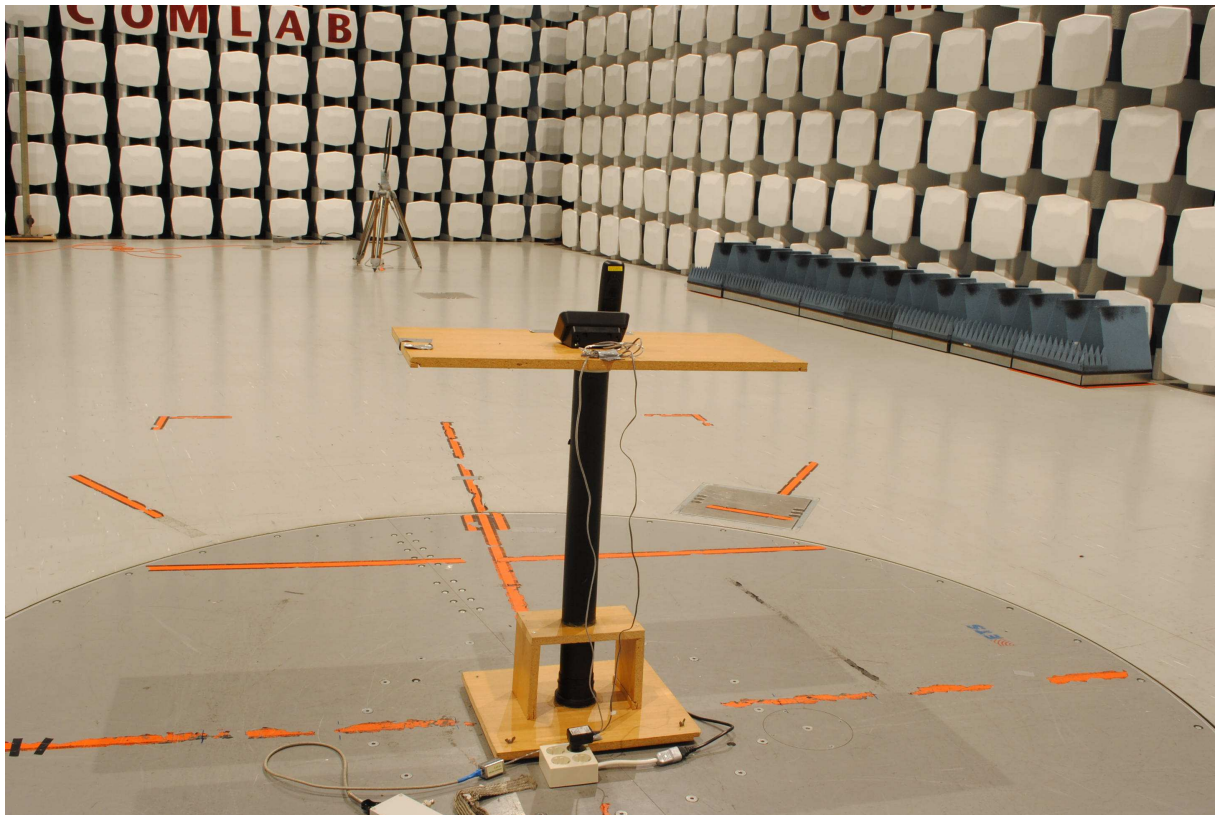

PHOTOS OF TEST SET-UP – KX-TG4131

Radiated Emissions Test Set-up

Power line Conducted Emissions Test Set-up