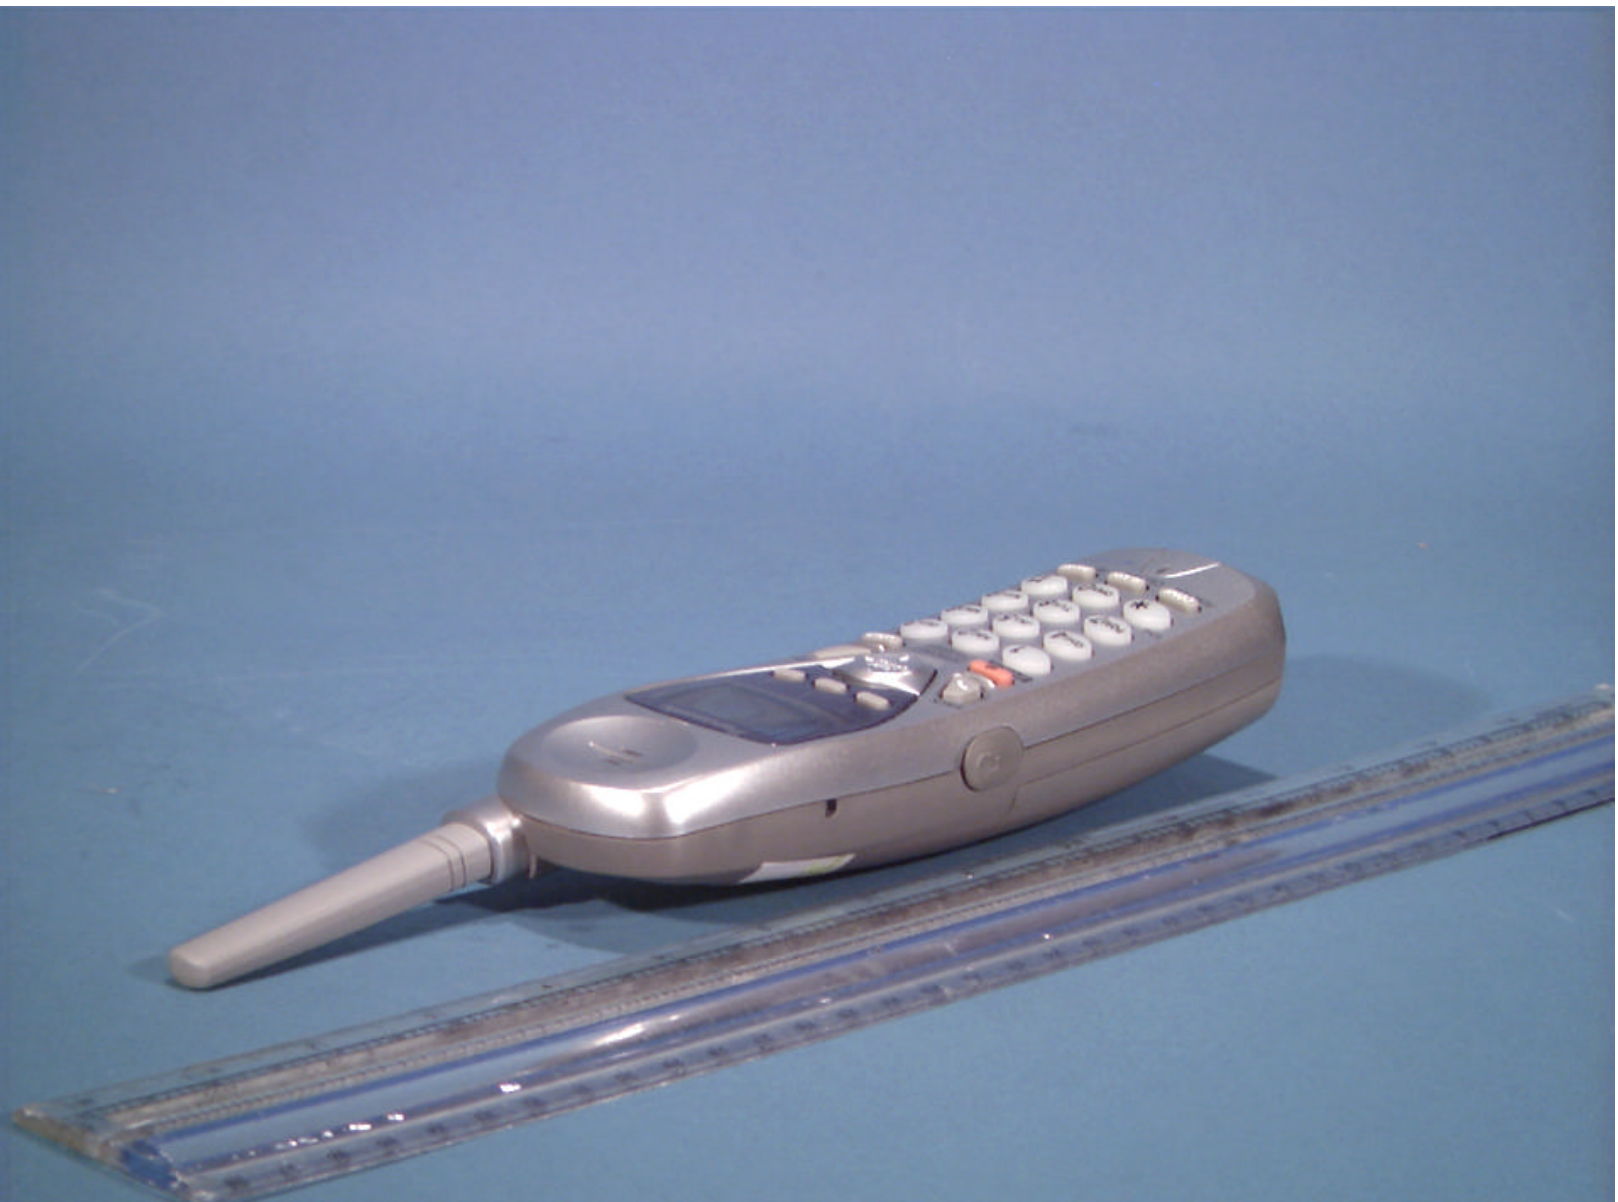

© 2002 PCTEST Lab

Panasonic FCC ID: ACJ96NKX-TG2770
2.4 GHz FHSS Cordless Phone (Model: KX-TG2770)

© 2002 PCTEST Lab

Panasonic FCC ID: ACJ96NKX-TG2770
2.4 GHz FHSS Cordless Phone (Model: KX-TG2770)

© 2002 PCTEST Lab

Panasonic FCC ID: ACJ96NKX-TG2770
2.4 GHz FHSS Cordless Phone (Model: KX-TG2770)

© 2002 PCTEST Lab

Panasonic FCC ID: ACJ96NKX-TG2770
2.4 GHz FHSS Cordless Phone (Model: KX-TG2770)

© 2002 PCTEST Lab

Panasonic FCC ID: ACJ96NKX-TG2770
2.4 GHz FHSS Cordless Phone (Model: KX-TG2770)

Panasonic

Model No. KX-TG2770S

INFO. TECH. EQUIP.

Power Source: 6V  1A

(USE ONLY WITH Panasonic AC ADAPTOR PQLV201)

Distributed by Panasonic Consumer Electronics Company

Division of Matsushita Electric Corp. of America, Secaucus, NJ 07094