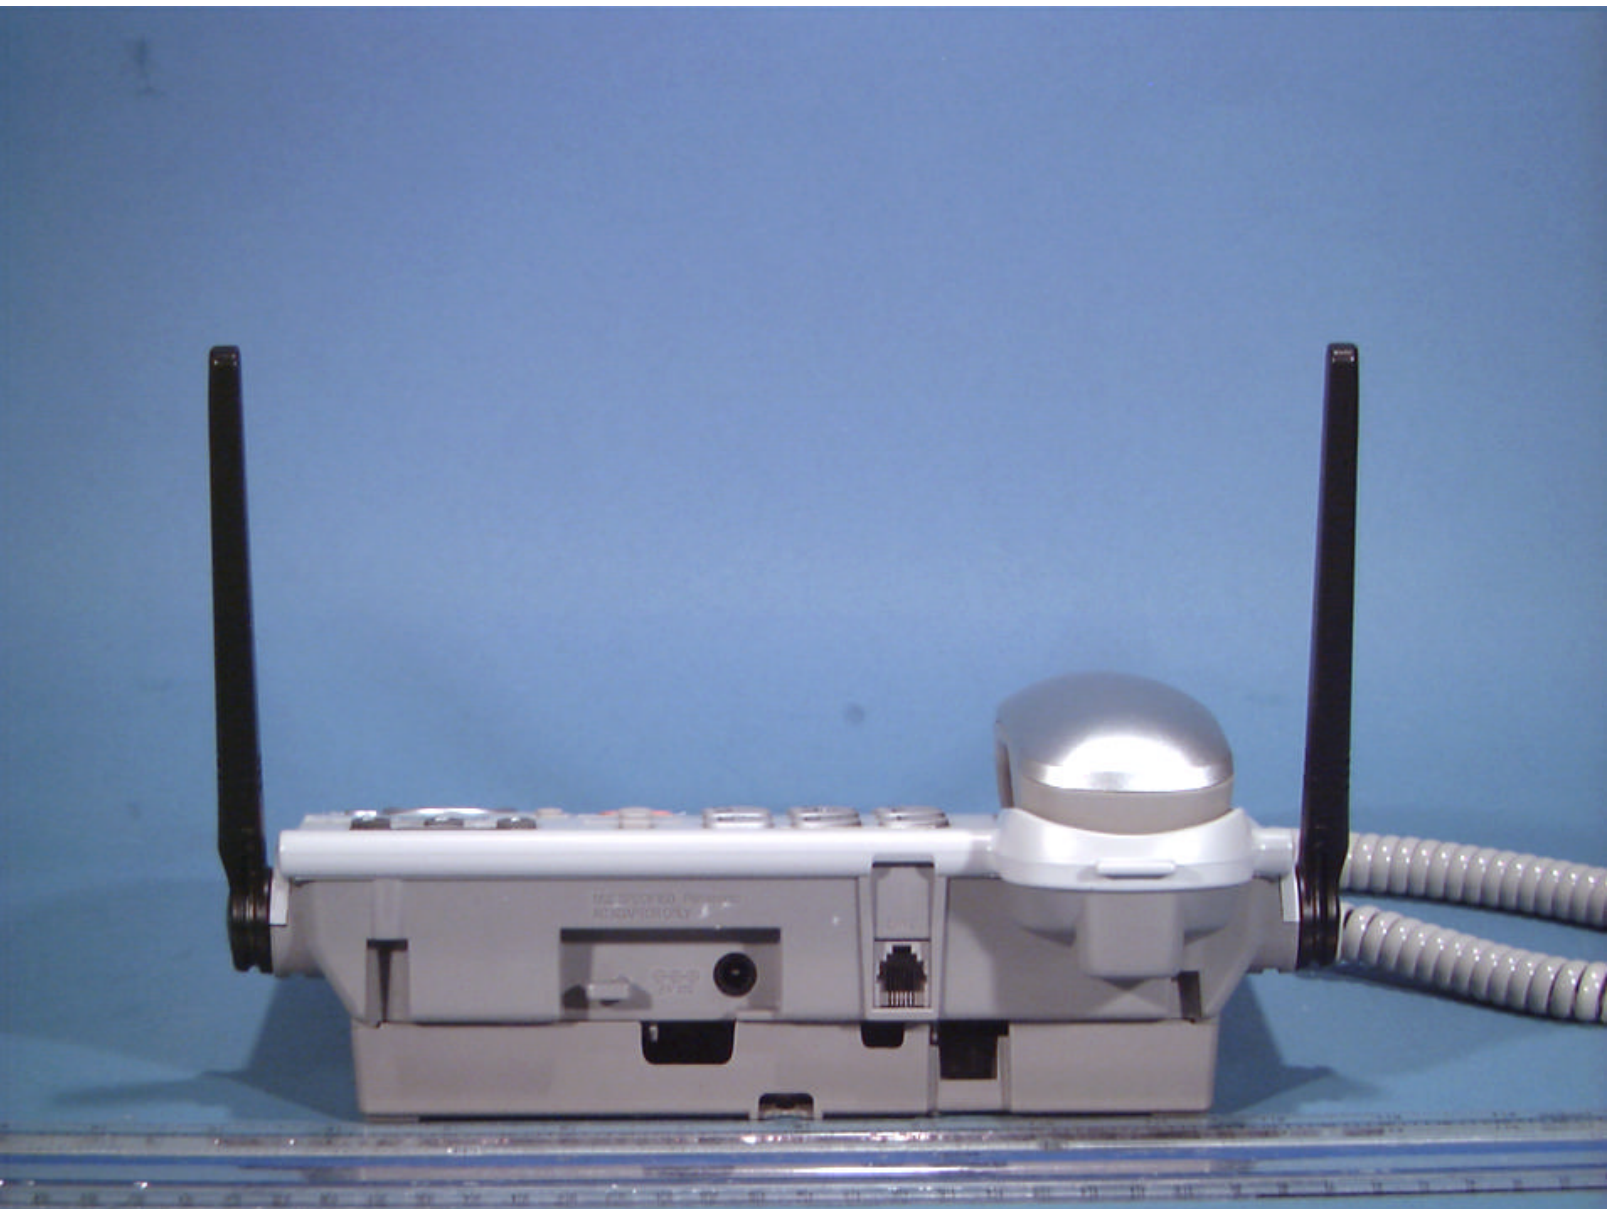

© 2002 PCTEST Lab

Panasonic FCC ID: ACJ96NKX-TG2770
2.4 GHz FHSS Cordless Phone (Model: KX-TG2770)

© 2002 PCTEST Lab

Panasonic FCC ID: ACJ96NKX-TG2770
2.4 GHz FHSS Cordless Phone (Model: KX-TG2770)

© 2002 PCTEST Lab

Panasonic FCC ID: ACJ96NKX-TG2770
2.4 GHz FHSS Cordless Phone (Model: KX-TG2770)

© 2002 PCTEST Lab

Panasonic FCC ID: ACJ96NKX-TG2770
2.4 GHz FHSS Cordless Phone (Model: KX-TG2770)

© 2002 PCTEST Lab

Panasonic FCC ID: ACJ96NKX-TG2770
2.4 GHz FHSS Cordless Phone (Model: KX-TG2770)

Panasonic

Model No. KX-TG2770S

INFO. TECH. EQUIP.

Power Source: 6V  1A

(USE ONLY WITH Panasonic AC ADAPTOR PQLV201)

Distributed by Panasonic Consumer Electronics Company

Division of Matsushita Electric Corp. of America, Secaucus, NJ 07094