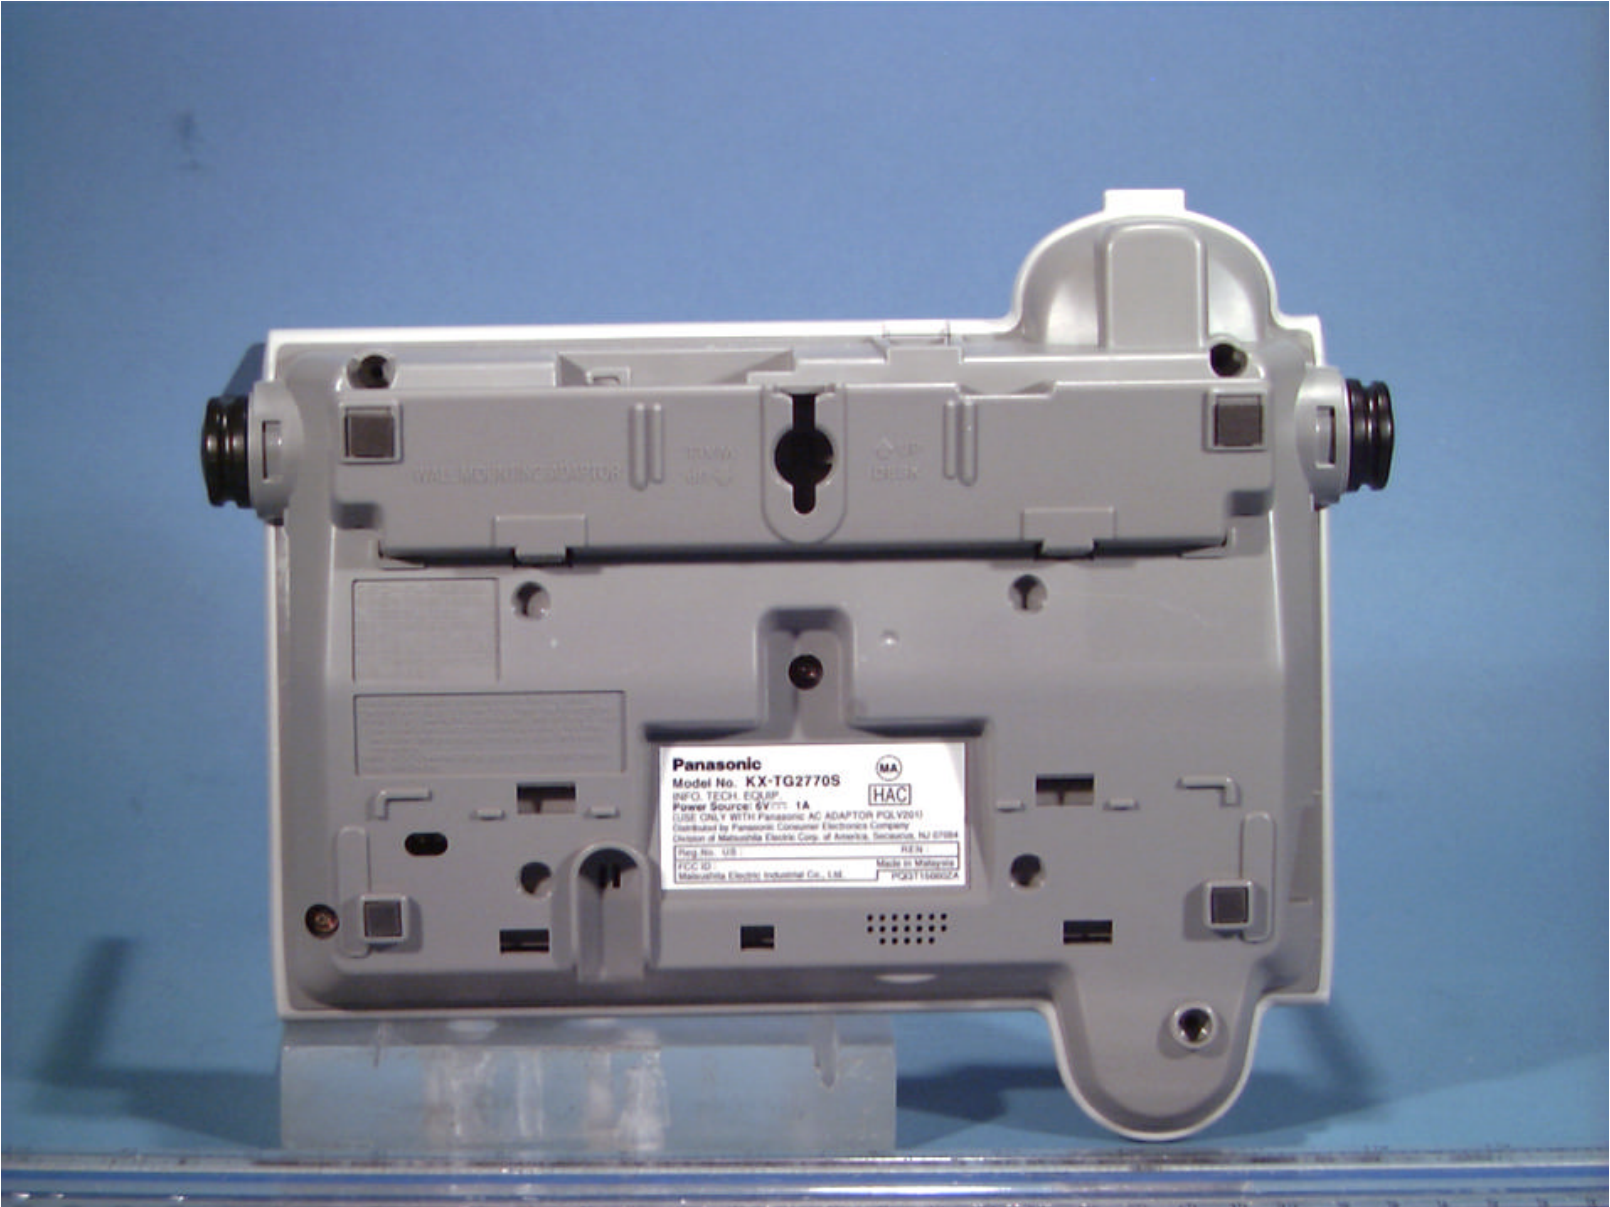

© 2002 PCTEST Lab

Panasonic FCC ID: ACJ96NKX-TG2770
2.4 GHz FHSS Cordless Phone (Model: KX-TG2770)

© 2002 PCTEST Lab

Panasonic FCC ID: ACJ96NKX-TG2770
2.4 GHz FHSS Cordless Phone (Model: KX-TG2770)

© 2002 PCTEST Lab

Panasonic FCC ID: ACJ96NKX-TG2770
2.4 GHz FHSS Cordless Phone (Model: KX-TG2770)

© 2002 PCTEST Lab

Panasonic FCC ID: ACJ96NKX-TG2770
2.4 GHz FHSS Cordless Phone (Model: KX-TG2770)

© 2002 PCTEST Lab

Panasonic FCC ID: ACJ96NKX-TG2770
2.4 GHz FHSS Cordless Phone (Model: KX-TG2770)

Panasonic

Model No. KX-TG2770S

INFO. TECH. EQUIP.

Power Source: 6V  1A

(USE ONLY WITH Panasonic AC ADAPTOR PQLV201)

Distributed by Panasonic Consumer Electronics Company

Division of Matsushita Electric Corp. of America, Secaucus, NJ 07094