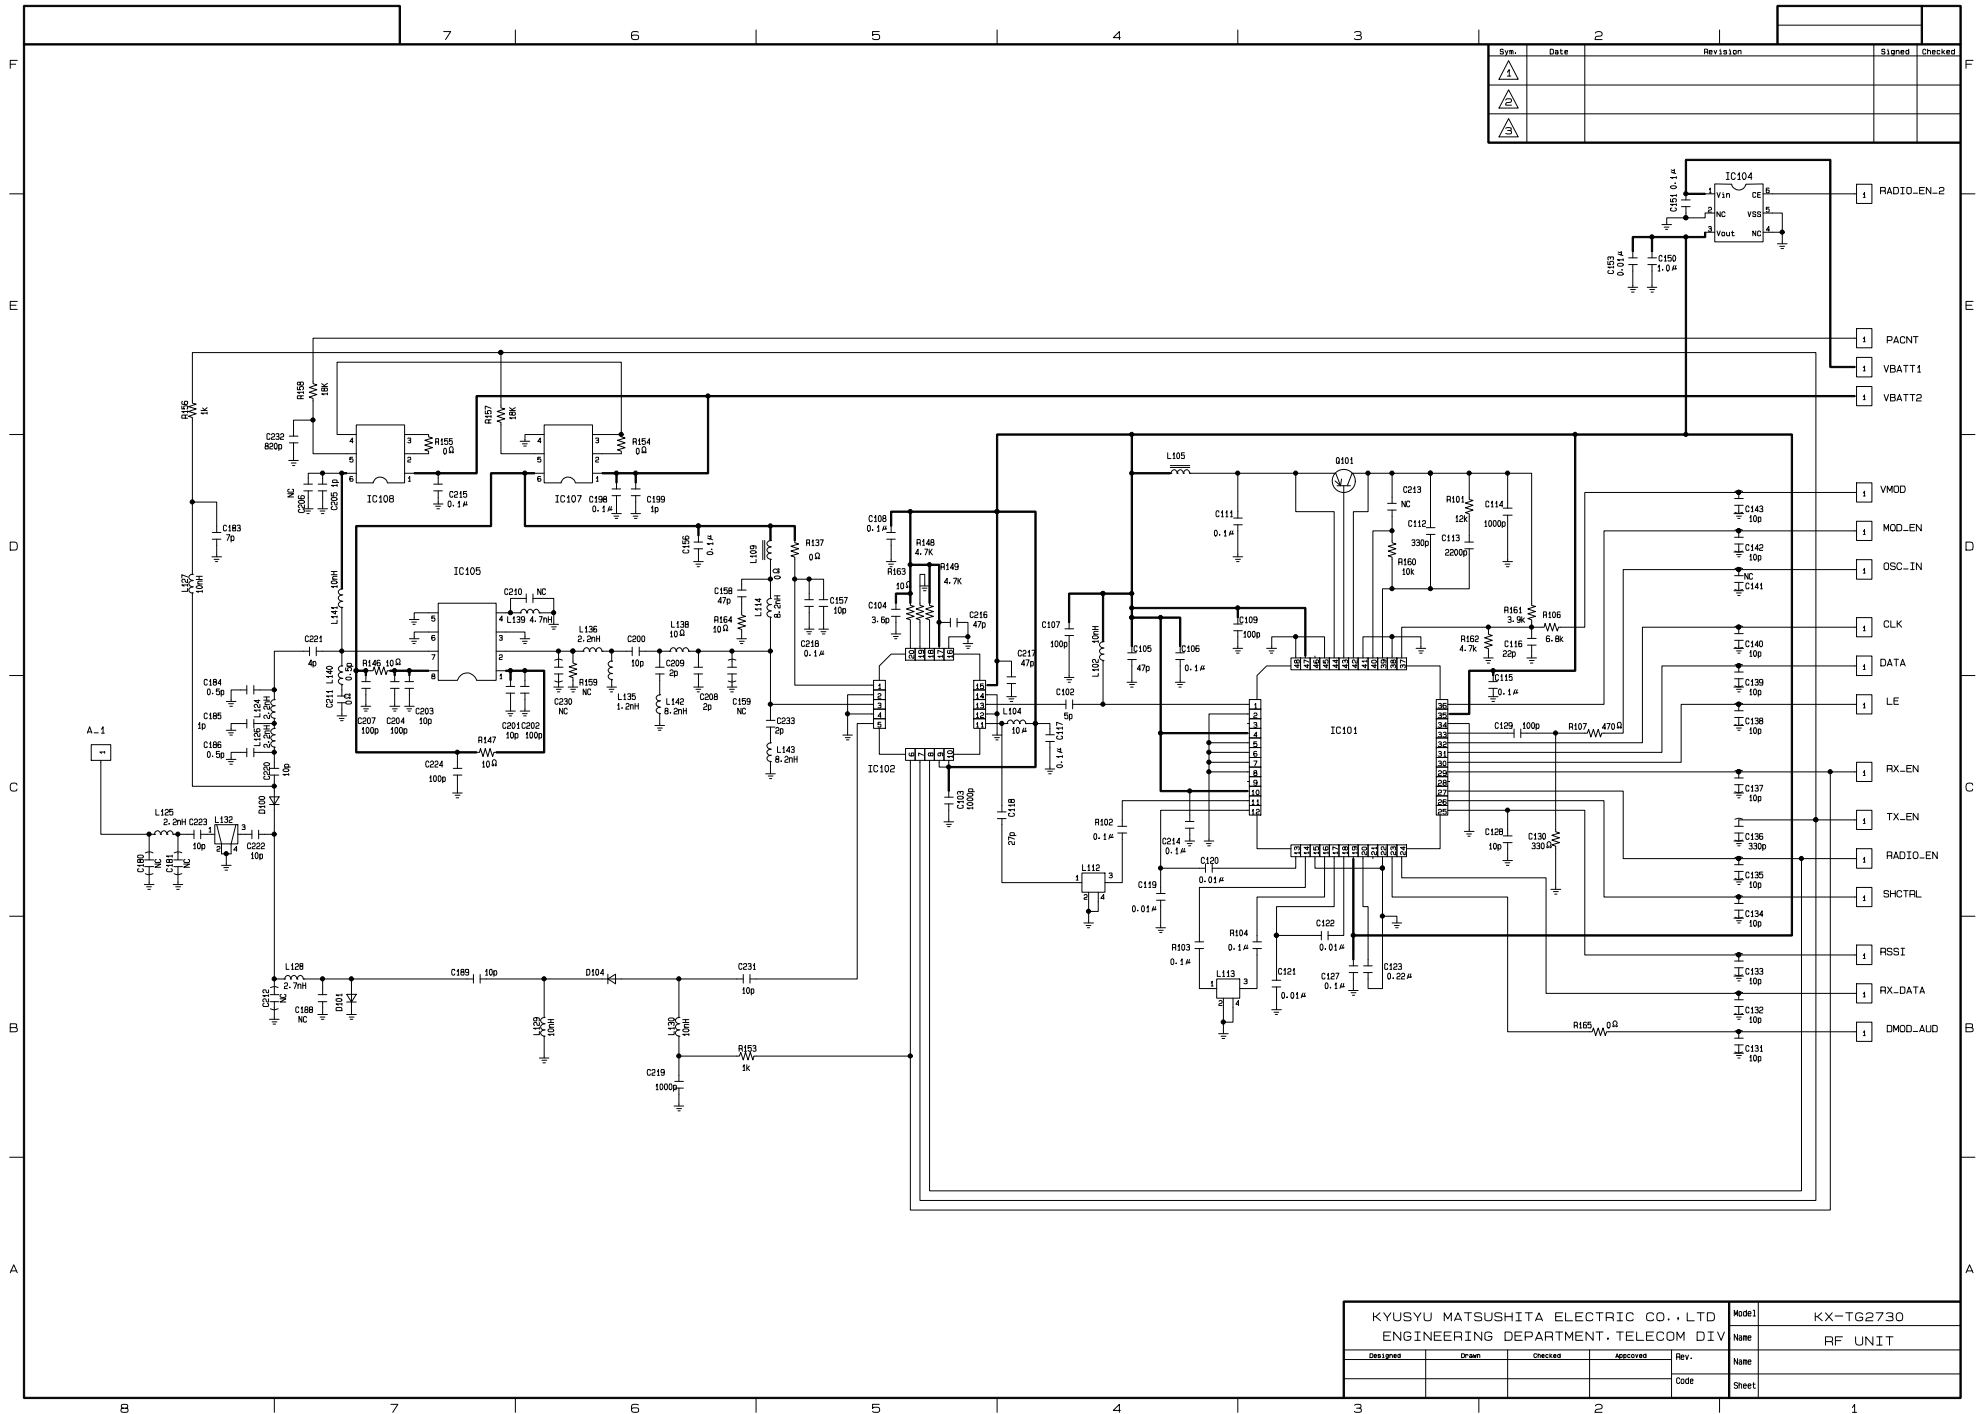

Sym.	Date	Revision	Signed	Checked
⚠				
⚠				
⚠				

KYUSYU MATSUSHITA ELECTRIC CO., LTD					Model	KX-TG2730
ENGINEERING DEPARTMENT. TELECOM DIV					Name	RF UNIT
Designs	Drawn	Checked	Approved	Rev.	Name	
				Code	Sheet	