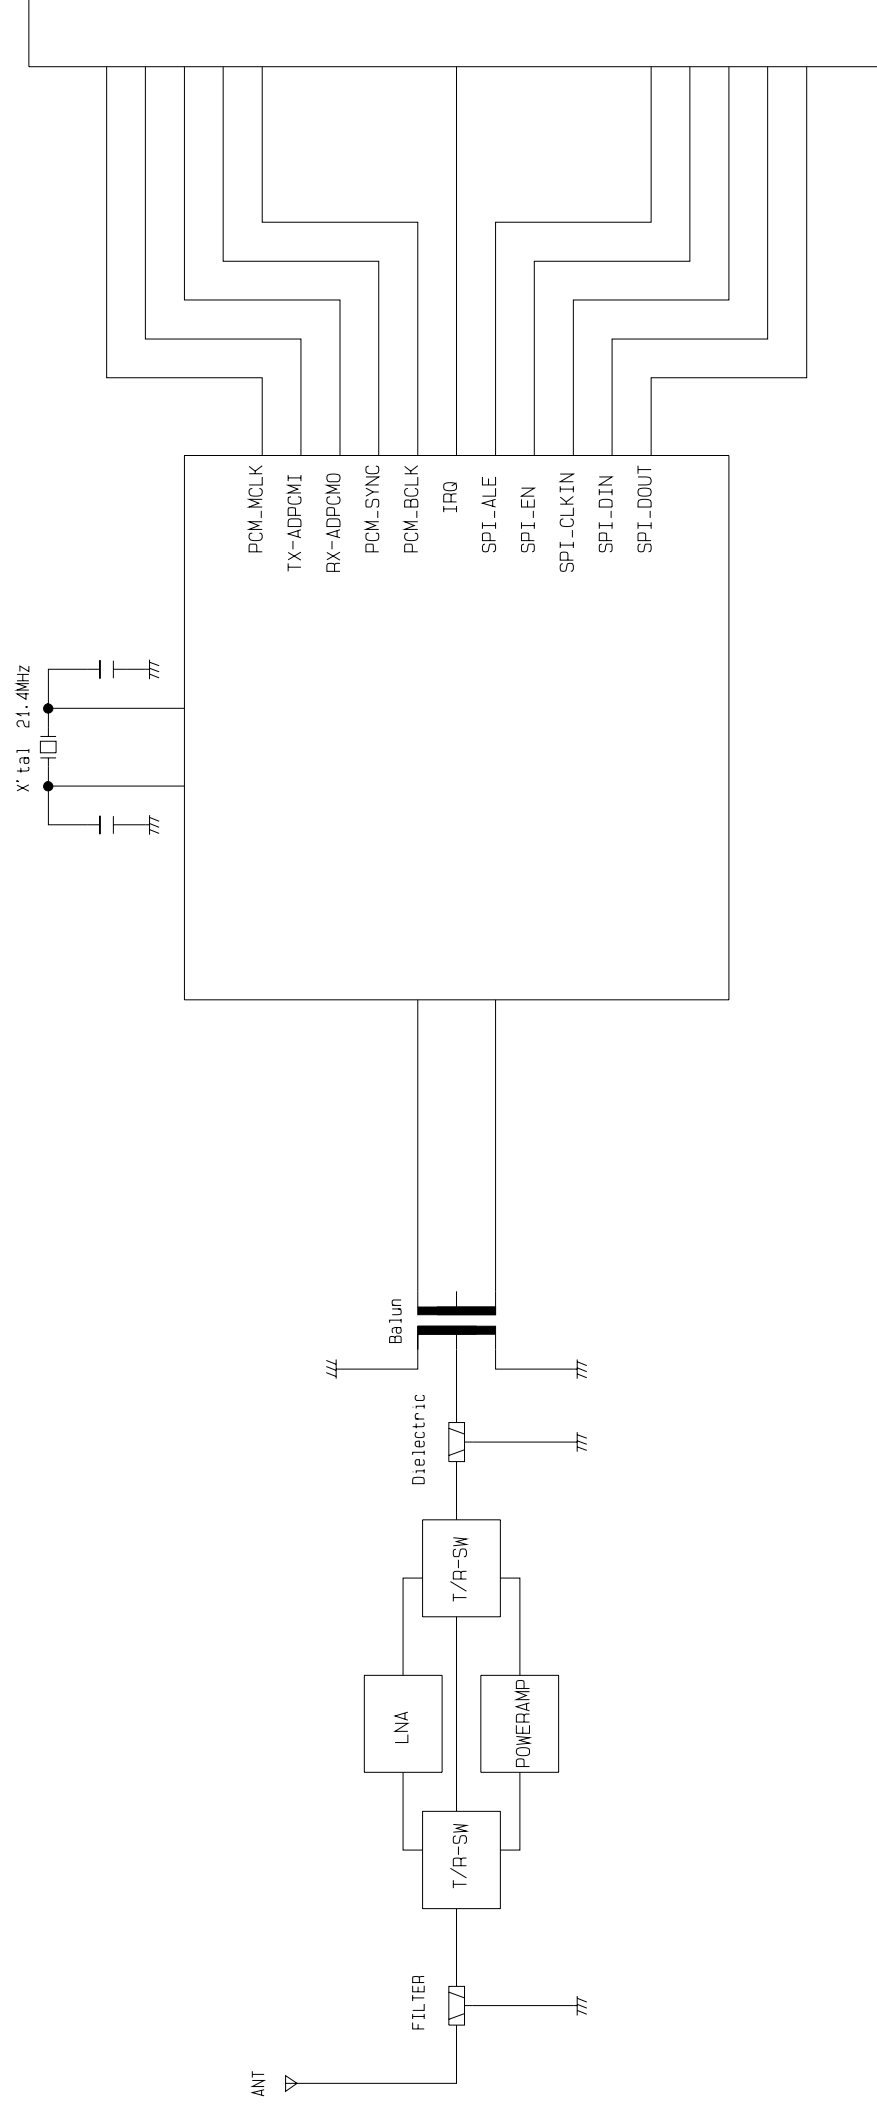

Sym.	Date	Revision	Signed	Checked
①				
②				
③				

KYUSYU MATSUSHITA ELECTRIC CO., LTD		Model1	PQLP10237ZA/238ZA
ENGINEERING DEPARTMENT. TELECOM DIV.		Name	RF UNIT
Designed	Drawn	Checked	Approved
①NAME	M. ITOH	①NAME	
①DATE	'00.2.16	①DATE	
		Rev.	
		Code	
		Sheet	O1/O1