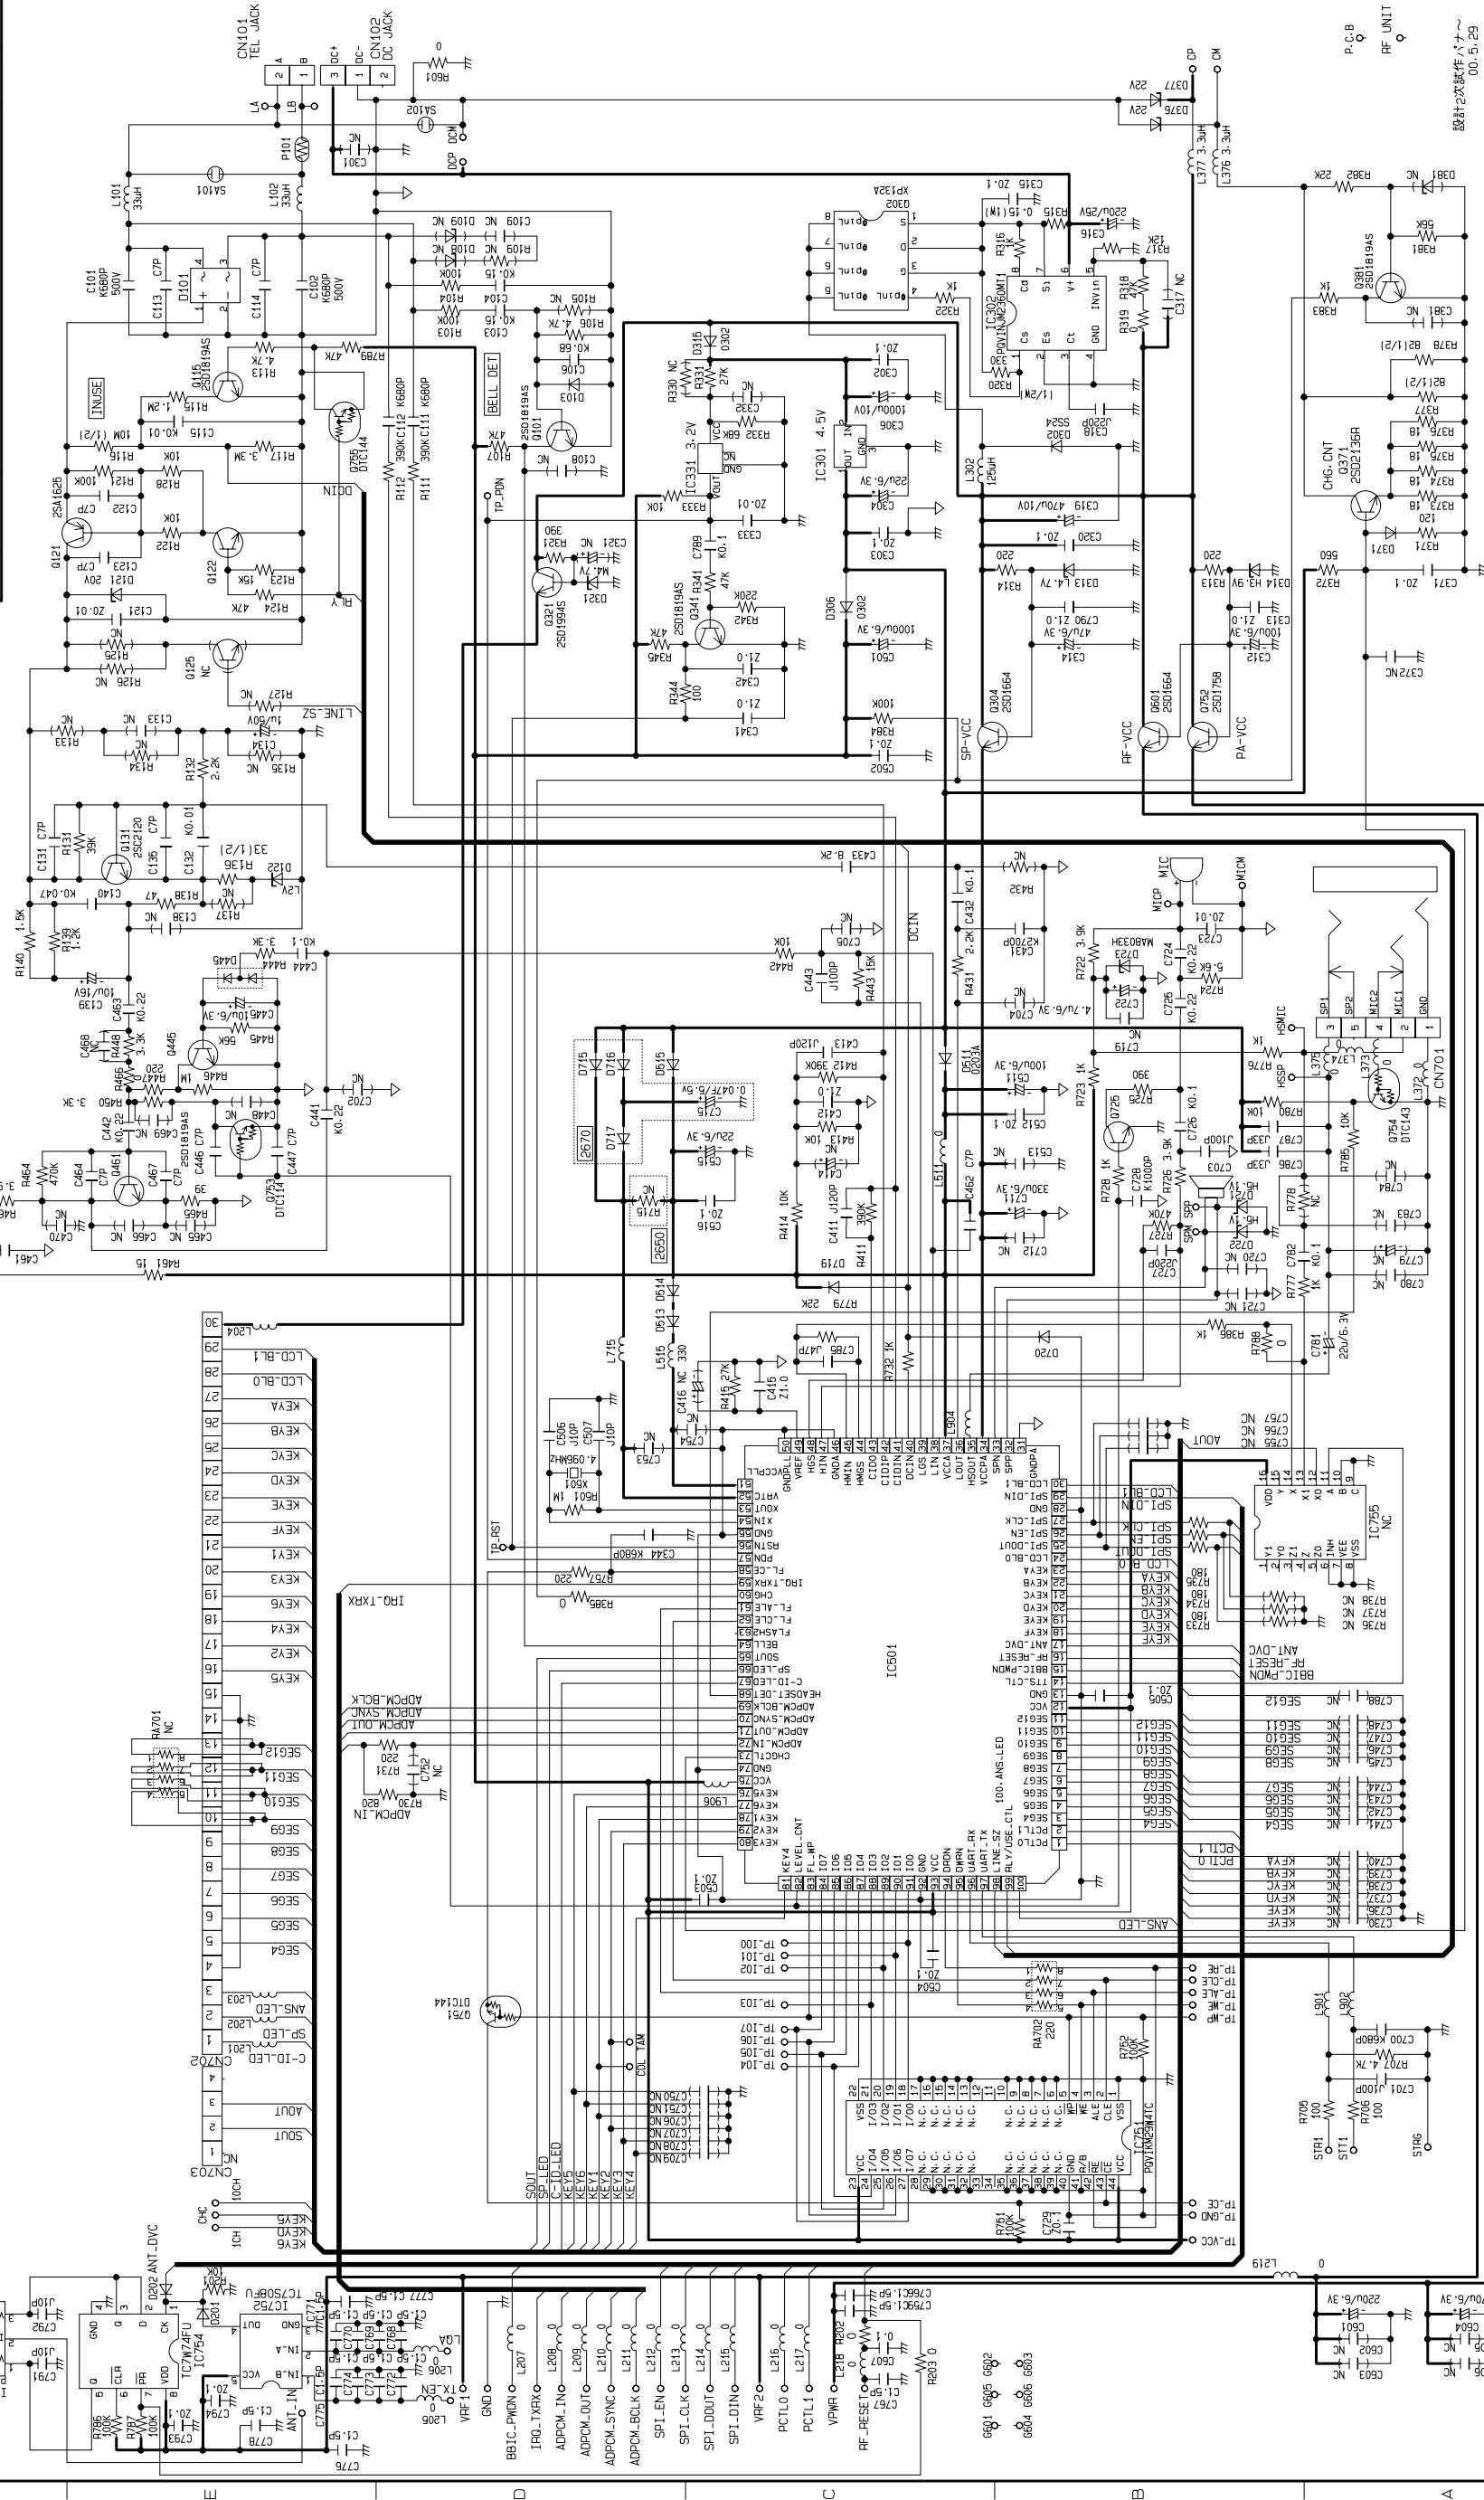

KXTG2650/70NH

PAGE 01 OF 01	1
ISSUE 1-1	1

Model	KXTG2670NH
Name	BASE UNIT
Company	KYUSU MATSUSHITA ELECTRIC CO., LTD
Department	ENGINEERING DEPARTMENT TELECOM DIV
Drawn	T. IMADAKA
Checked	F. NISHIHARA
Approved	Y. OHISHI
Rev.	
Date	00.05.24
Sheet	1
Code	031.snt

Model	KXTG2670NH
Name	BASE UNIT
Company	KYUSU MATSUSHITA ELECTRIC CO., LTD
Department	ENGINEERING DEPARTMENT TELECOM DIV
Drawn	T. IMADAKA
Checked	F. NISHIHARA
Approved	Y. OHISHI
Rev.	
Date	00.05.24
Sheet	1
Code	031.snt

1 2 3 4 5 6 7 8

A B C D E F