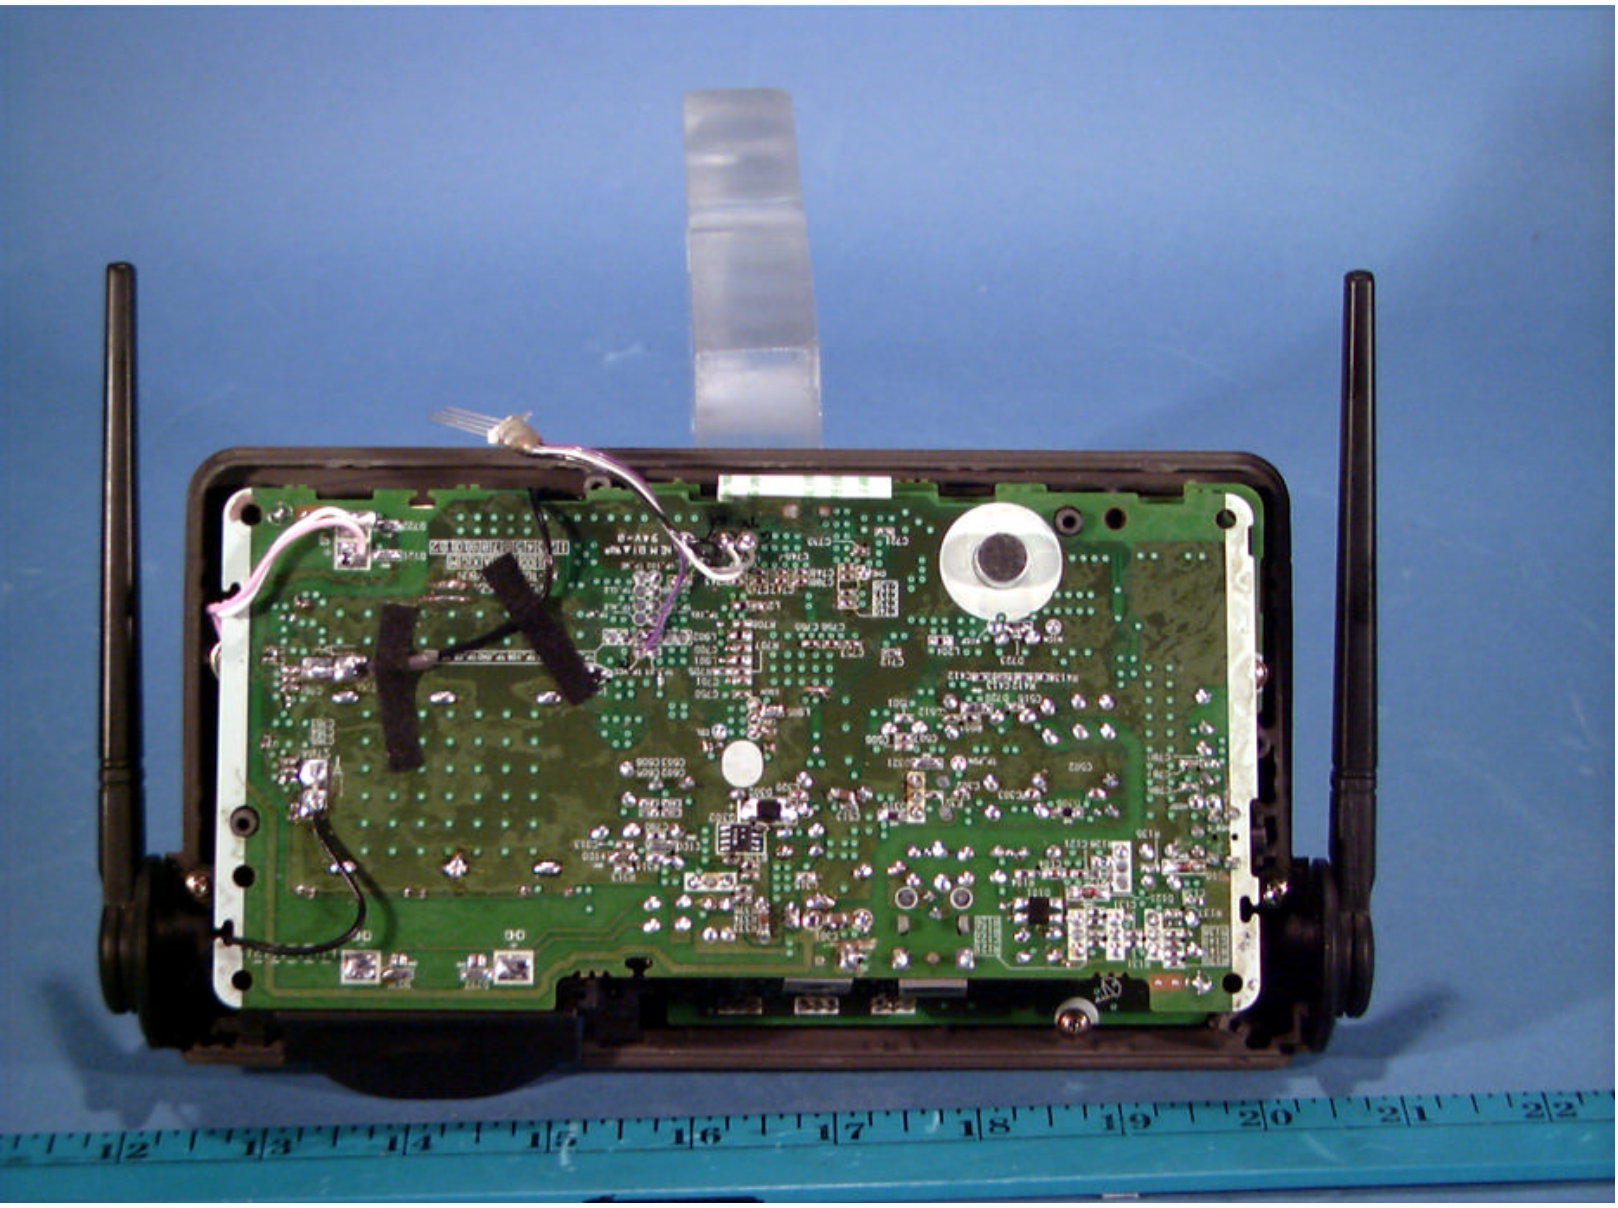

## **Appendix D – EUT Photographs**

---

© 2000 PCTEST Lab

Panasonic FCC ID: ACJ96NKX-TG2670N  
Direct Sequence Spread Spectrum Telephone

NVLAP Lab Code: 1004310

© 2000 PCTEST Lab

Panasonic FCC ID: ACJ96NKX-TG2670N  
Direct Sequence Spread Spectrum Telephone

NVLAP Lab Code: 1004310

© 2000 PCTEST Lab

Panasonic FCC ID: ACJ96NKX-TG2670N  
Direct Sequence Spread Spectrum Telephone

NVLAP Lab Code: 1004310

© 2000 PCTEST Lab

Panasonic FCC ID: ACJ96NKX-TG2670N  
Direct Sequence Spread Spectrum Telephone

NVLAP Lab Code: 1004310

© 2000 PCTEST Lab

Panasonic FCC ID: ACJ96NKX-TG2670N  
Direct Sequence Spread Spectrum Telephone

NVLAP Lab Code: 1004310