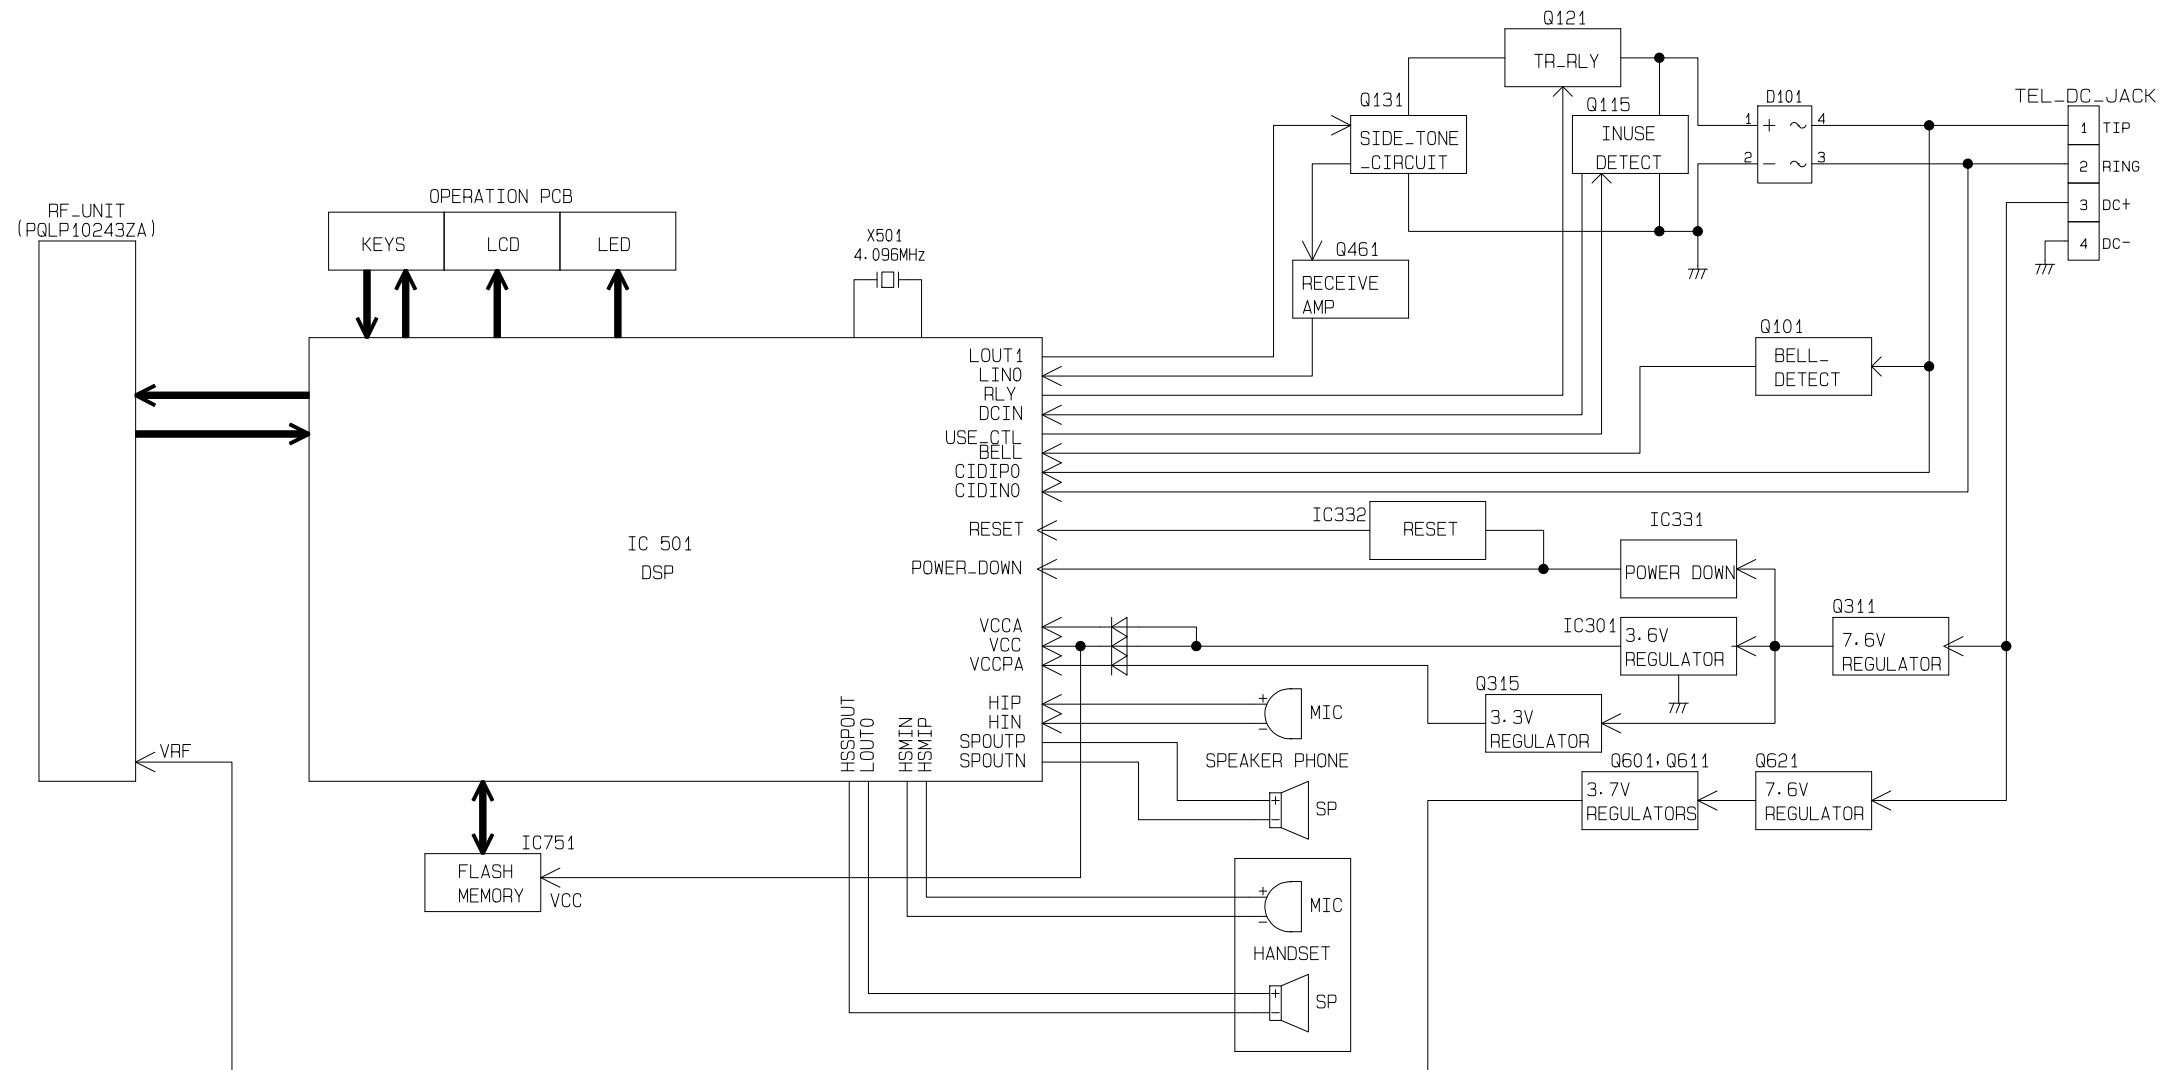

Sym.	Date	Revision	Signed	Checked
①				
②				
③				

KYUSYU MATSUSHITA ELECTRIC CO., LTD				Model	KX-TG2584S-H
ENGINEERING DEPARTMENT. TELECOM DIV.				Name	BASE UNIT
Designed	Drawn	Checked	Approved	Rev.	Name
ENDO	ENDO	OGATA	OISHI		BLOCK_DIAGRAM
5. FEB. 02	5. FEB. 02	5. FEB. 02	5. FEB. 02	Code	Sheet
					001.sht