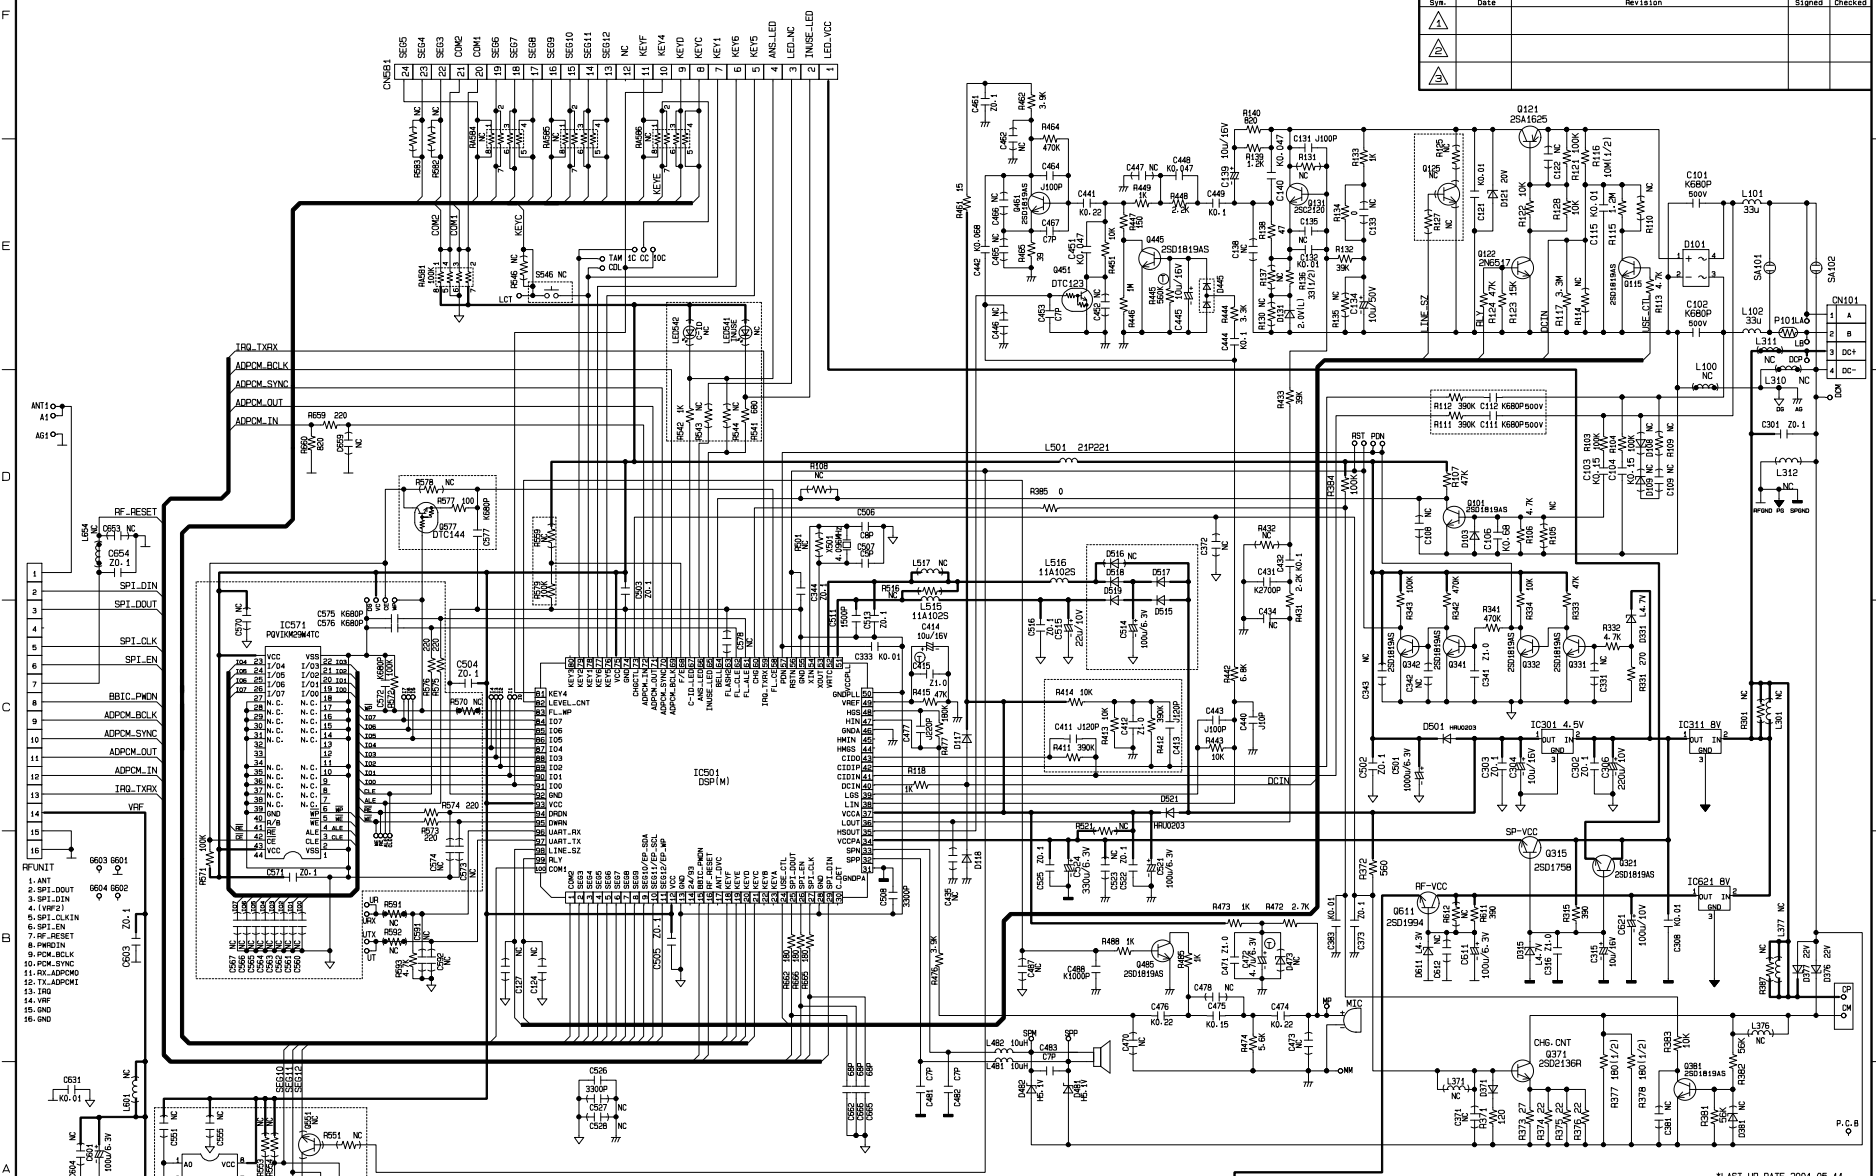

Rev.	Date	Revision	Signed	Checked

*LAST UP DATE 2001.05.11

KYUSUY MATSUSHITA ELECTRIC CO., LTD		Model	KXTG2481BH	
ENGINEERING DEPARTMENT, TELECOM DIV		Name	BASE UNIT MAIN	
Design	Draw	Checked	Approved	Rev.
H. SHIEMATSU	H. SHIEMATSU			
Code	1	Sheet	PGUP11102ZA	
			001.sht	