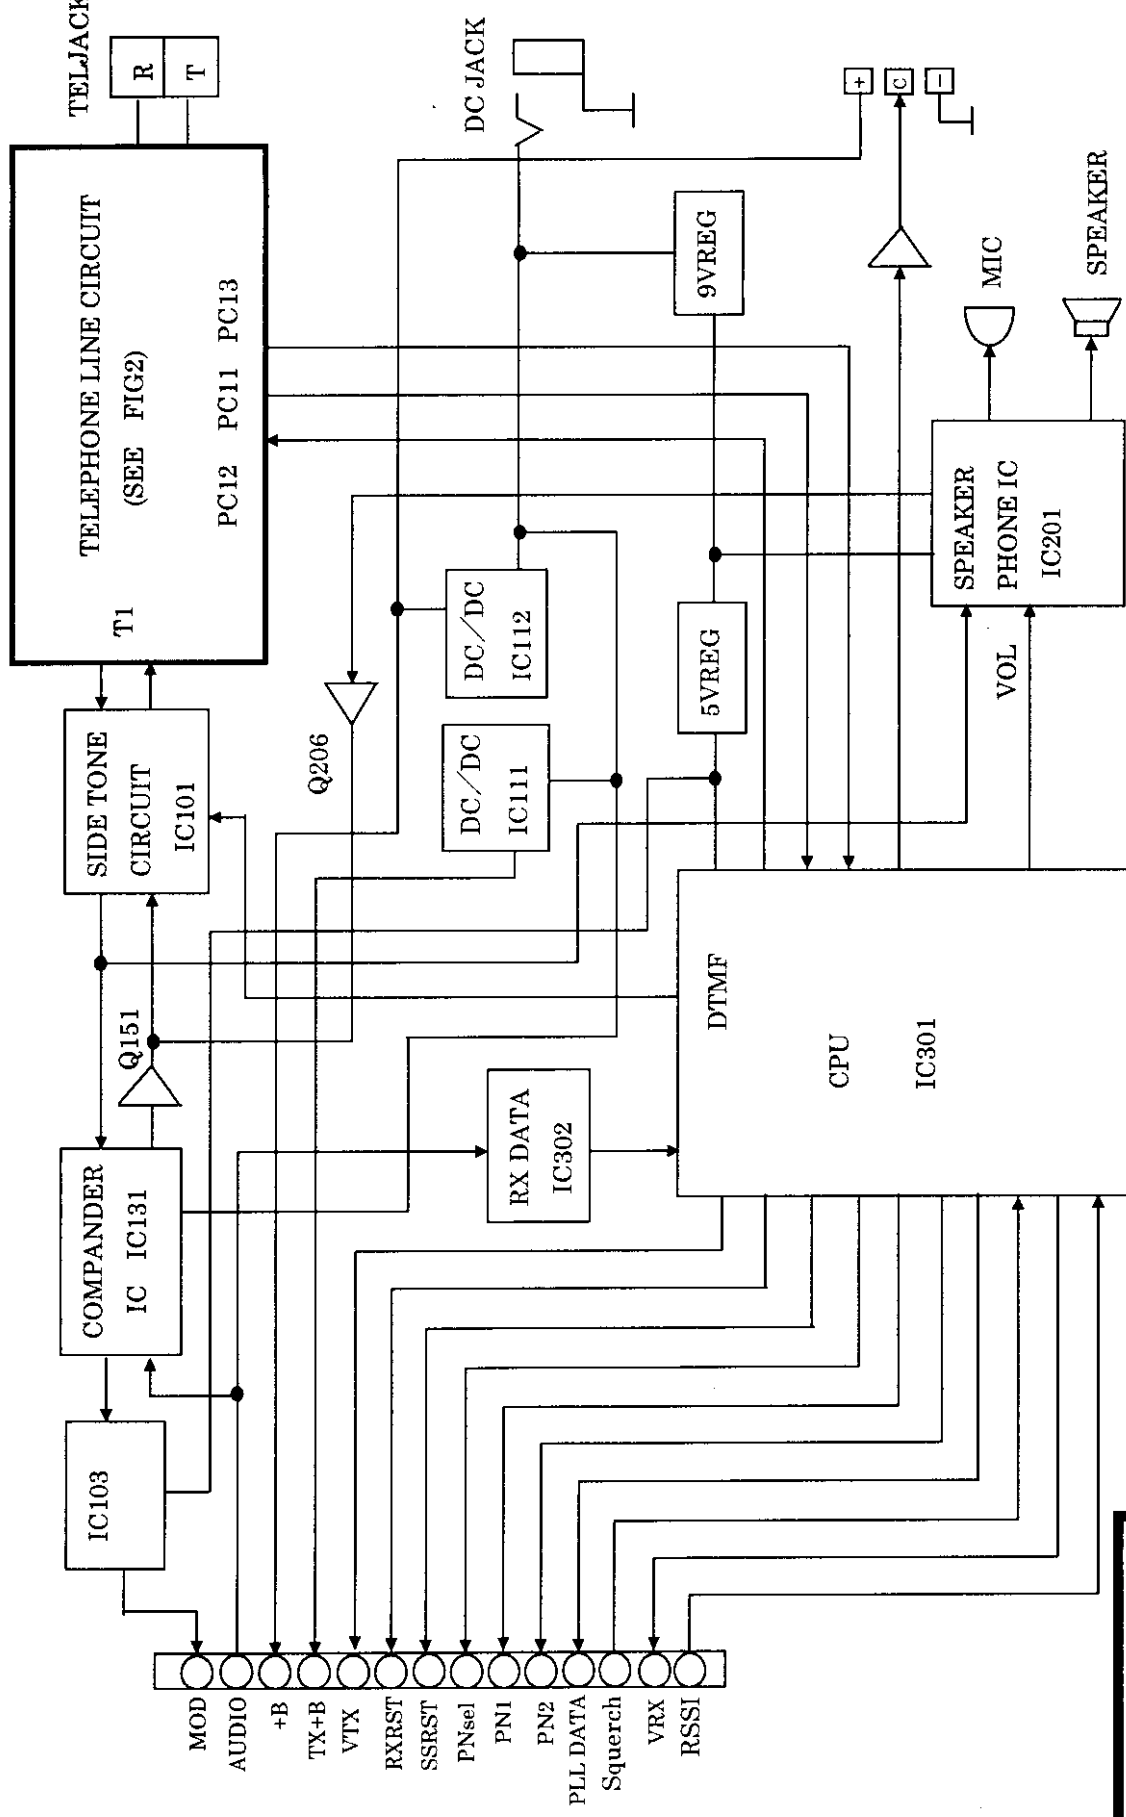

FIG1

TG210 Base Unit  
 Block Diagram

**Panasonic Model KX-TG210 Series**  
**900 MHz / 2.4 GHz Spread Spectrum Cordless Telephone System**  
**FCC ID: ACJ96NKX-TG210**

**TG210 Portable Unit**  
**Block Diagram**

FIG3

TG210 Base Unit  
 RF Block Diagram