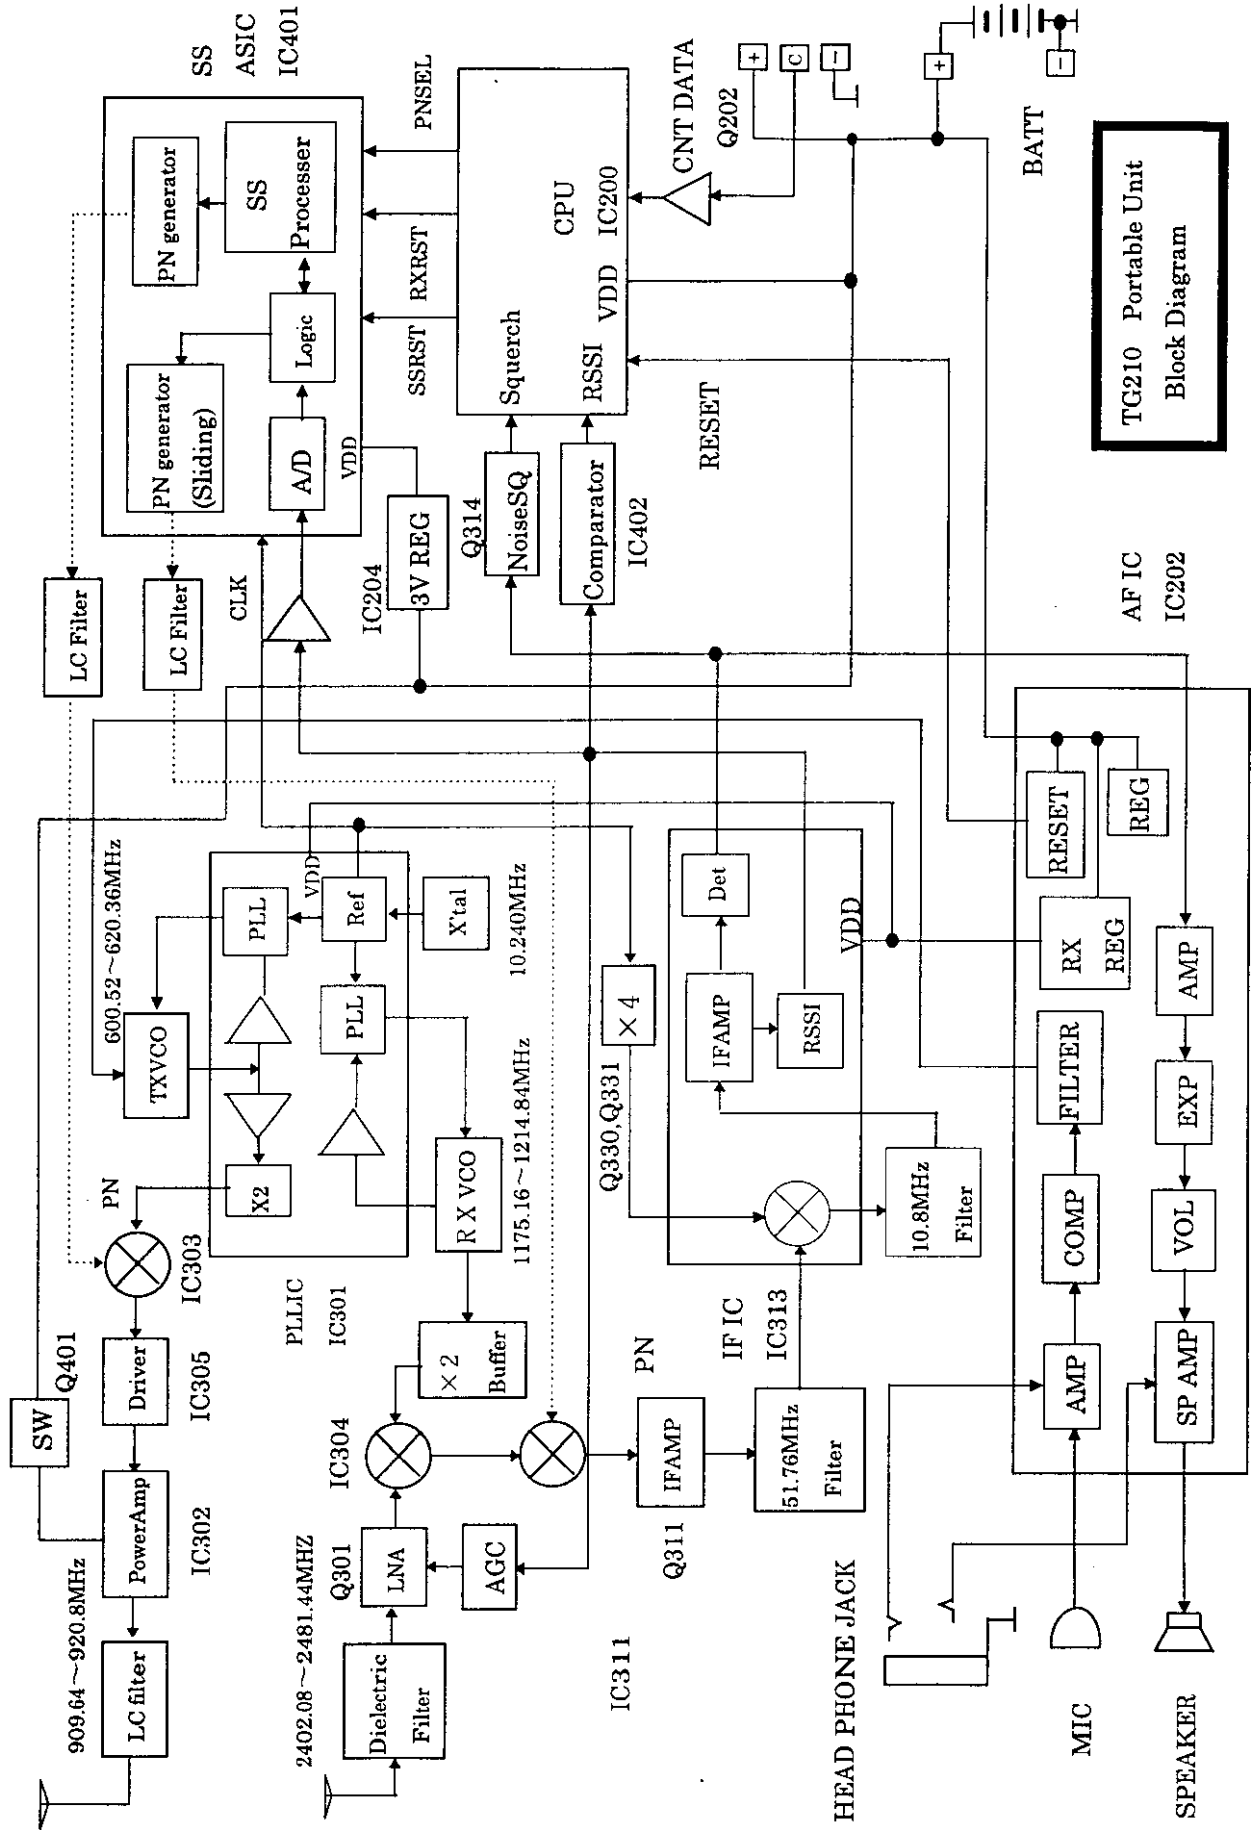

FIG1

TG210 Base Unit  
 Block Diagram

**Panasonic Model KX-TG210 Series**  
**900 MHz / 2.4 GHz Spread Spectrum Cordless Telephone System**  
**FCC ID: ACJ96NKX-TG210**

**TG210 Portable Unit**  
**Block Diagram**

FIG3

TG210 Base Unit  
 RF Block Diagram