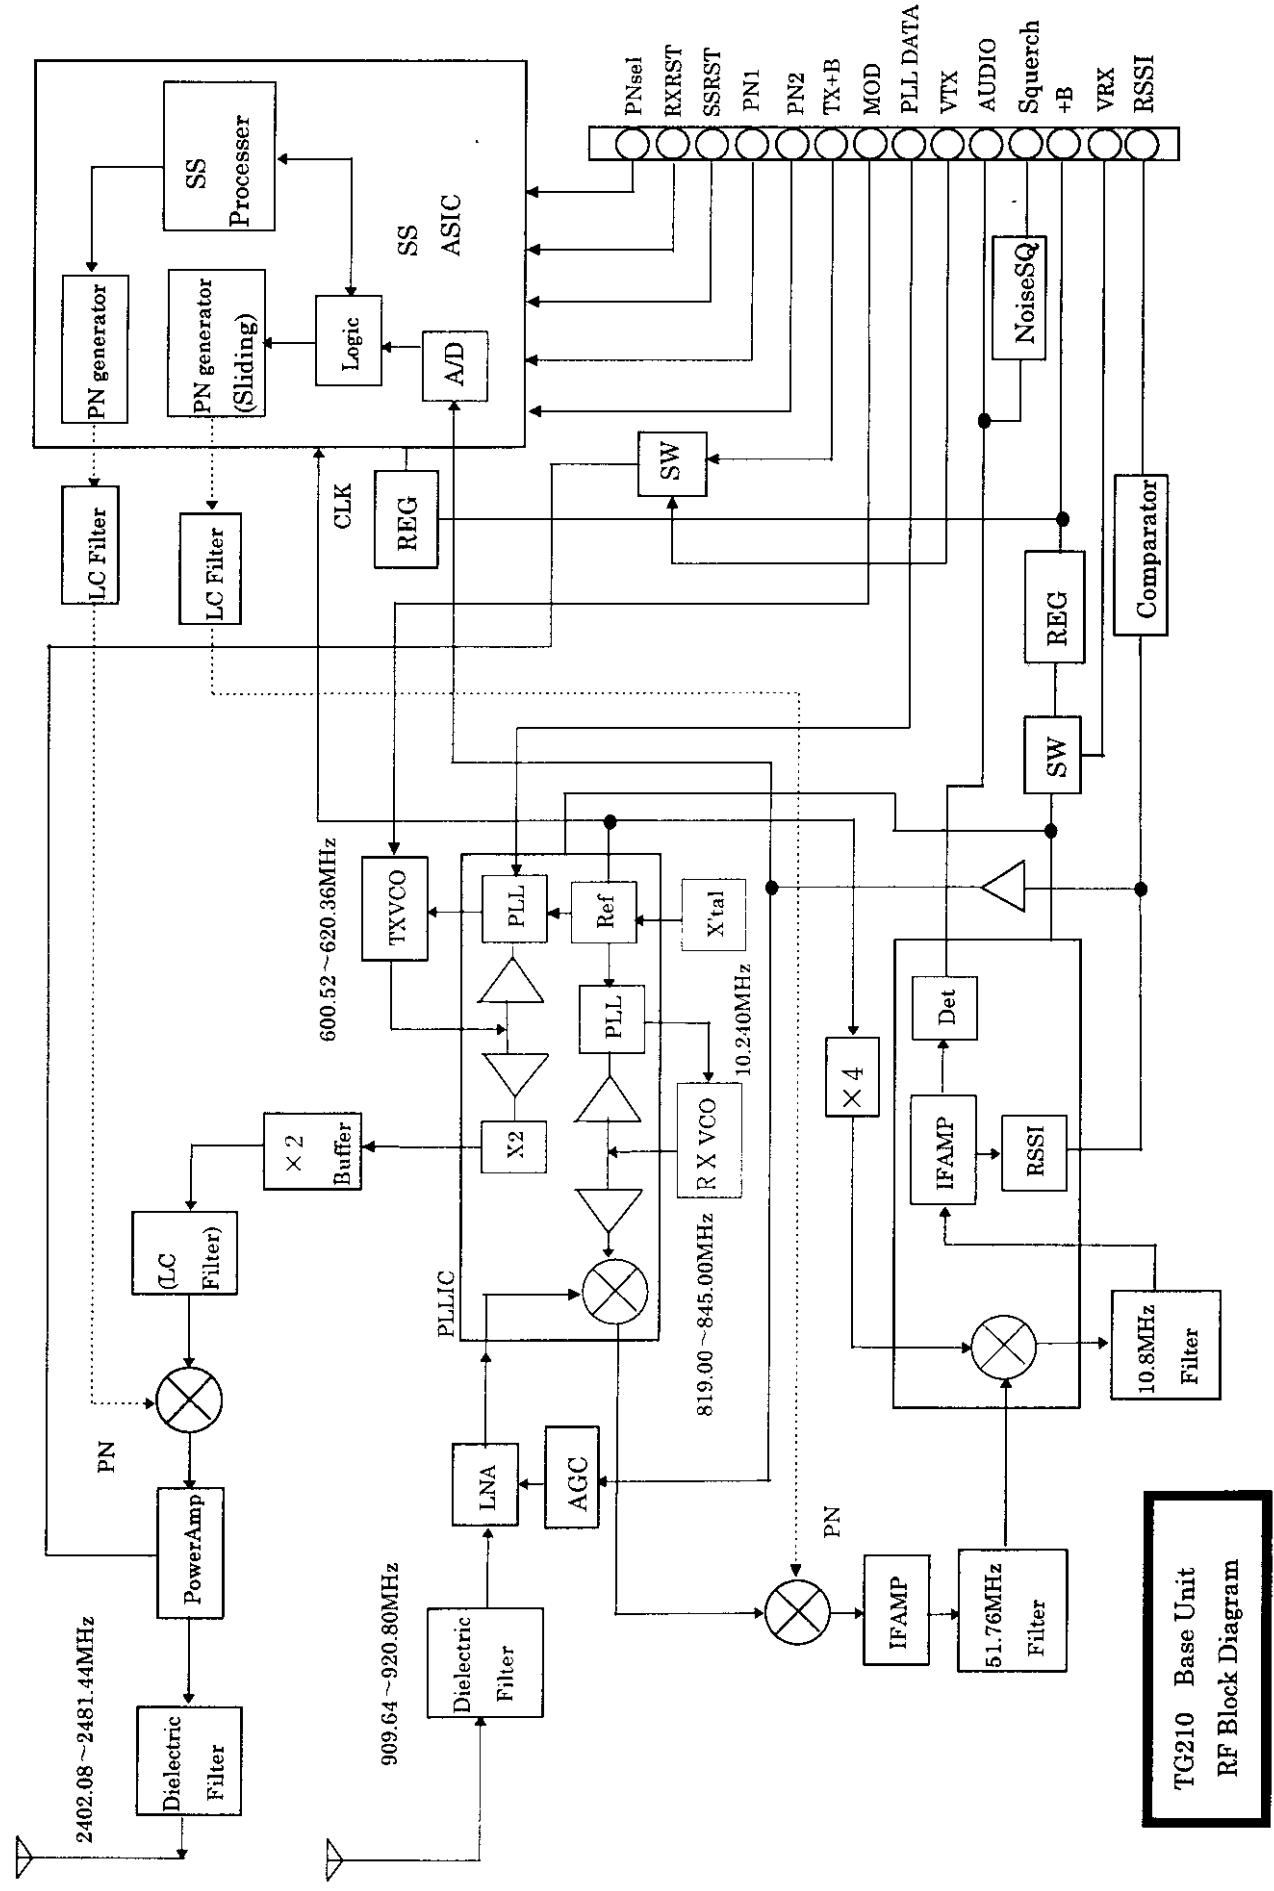

FIG1

TG210 Base Unit  
 Block Diagram

**Panasonic Model KX-TG210 Series**  
**900 MHz / 2.4 GHz Spread Spectrum Cordless Telephone System**  
**FCC ID: ACJ96NKX-TG210**

**TG210 Portable Unit**  
**Block Diagram**

FIG3

TG210 Base Unit  
 RF Block Diagram