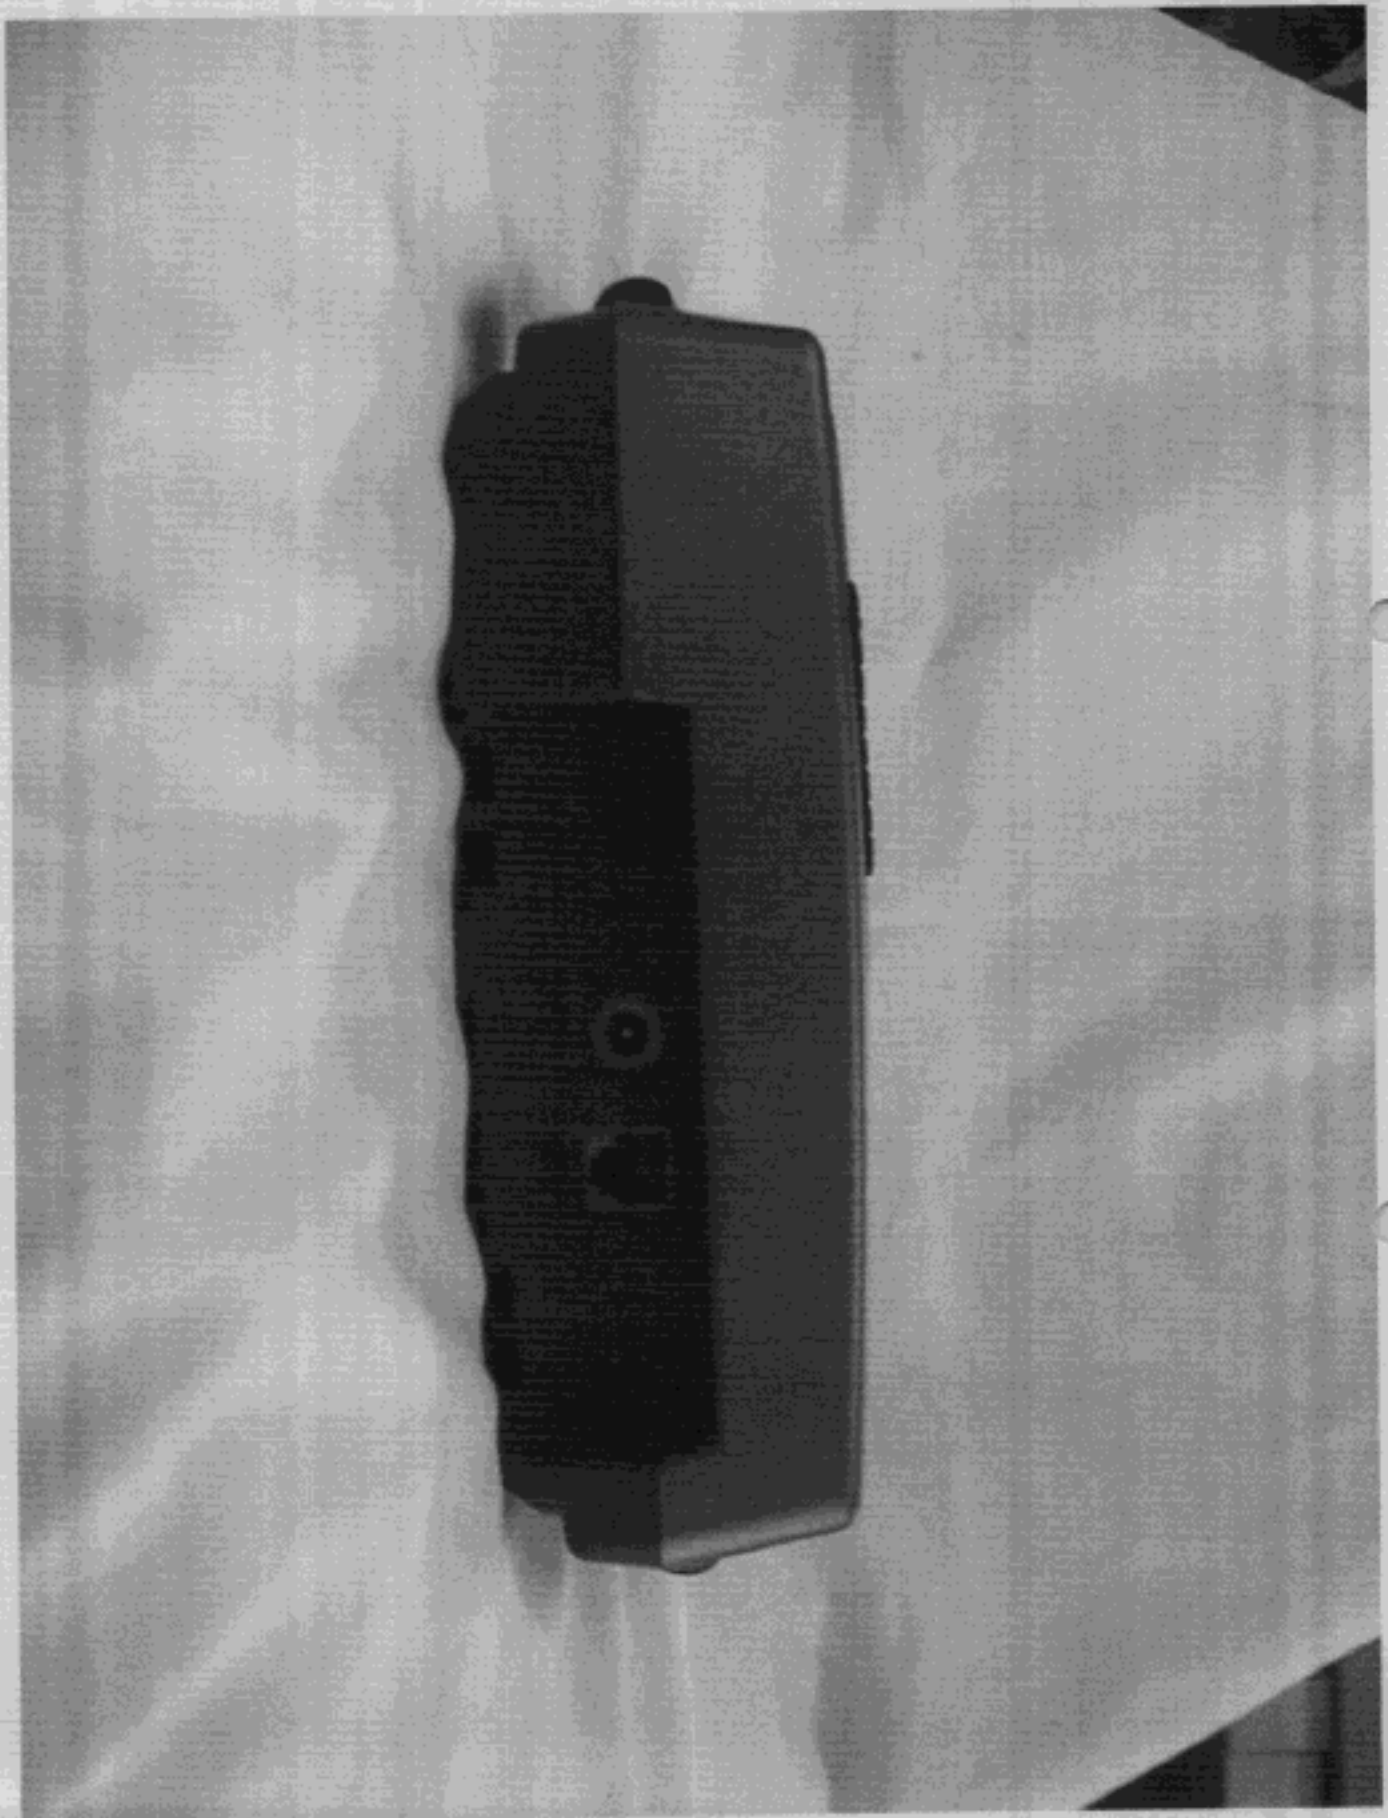

Panasonic Model KX-TG210 Series
900 MHz / 2.4 GHz Spread Spectrum Cordless Telephone System
FCC ID: ACJ96NKX-TG210

Panasonic Model KX-TG210 Series
900 MHz / 2.4 GHz Spread Spectrum Cordless Telephone System
FCC ID: ACJ96NKX-TG210

Panasonic Model KX-TG210 Series
900 MHz / 2.4 GHz Spread Spectrum Cordless Telephone System
FCC ID: ACJ96NKKX-TG210

Panasonic Model KX-TG210-B
900 MHz / 2.4 GHz Spread Spectrum Cordless Telephone System
FCC ID: ACJ96NKKX-TG210
Model KX-TG210-B
Made in Japan