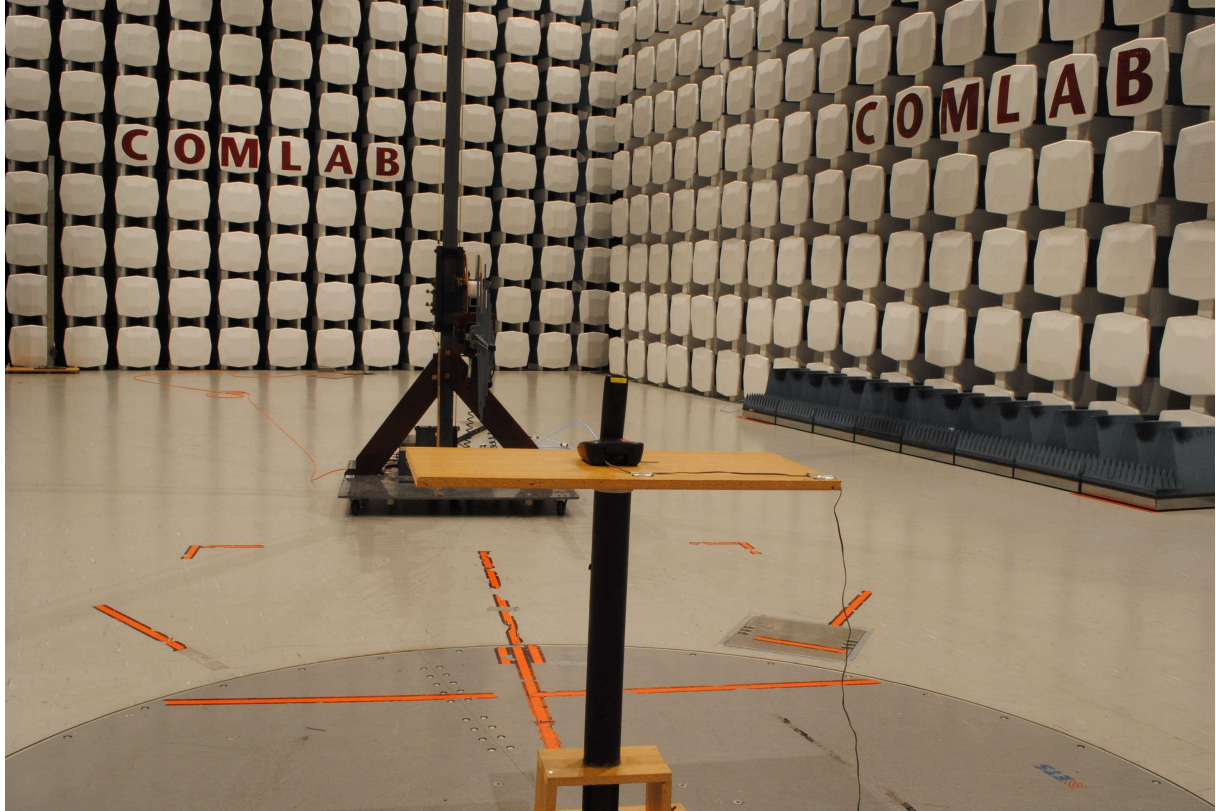

PHOTOS OF TEST SET-UP – KX-TG1221

Radiated Emissions Test Set-up

Power line Conducted Emissions Test Set-up