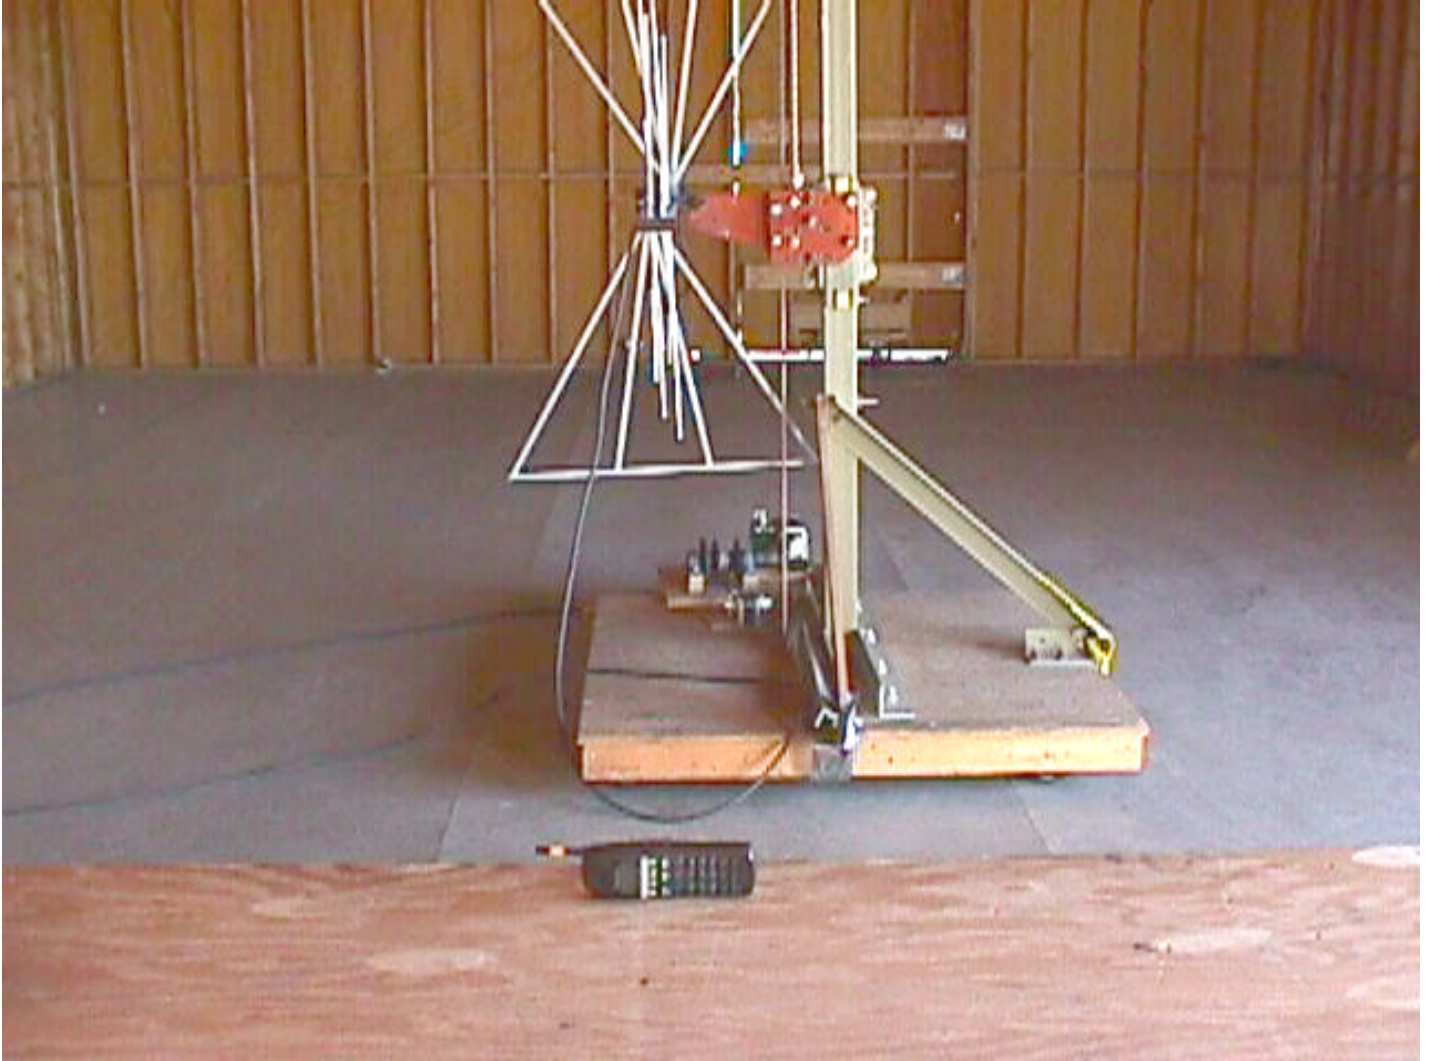

EXHIBIT 8 TEST SETUP PHOTORGRAPHS
AC POWERLINE CONDUCTED EMISSIONS

EXHIBIT 8 TEST SETUP PHOTORGRAPHS
SPURIOUS EMISSIONS (RADIATED @ 3 METERS)

EXHIBIT 8 TEST SETUP PHOTORGRAPHS
SPURIOUS EMISSIONS (RADIATED @ 3 METERS)

EXHIBIT 8 TEST SETUP PHOTORGRAPHS
SPURIOUS EMISSIONS (RADIATED @ 3 METERS)

EXHIBIT 8 TEST SETUP PHOTORGRAPHS
SPURIOUS EMISSIONS (RADIATED @ 3 METERS)

EXHIBIT 8 TEST SETUP PHOTORGRAPHS
SPURIOUS EMISSIONS (RADIATED @ 3 METERS)