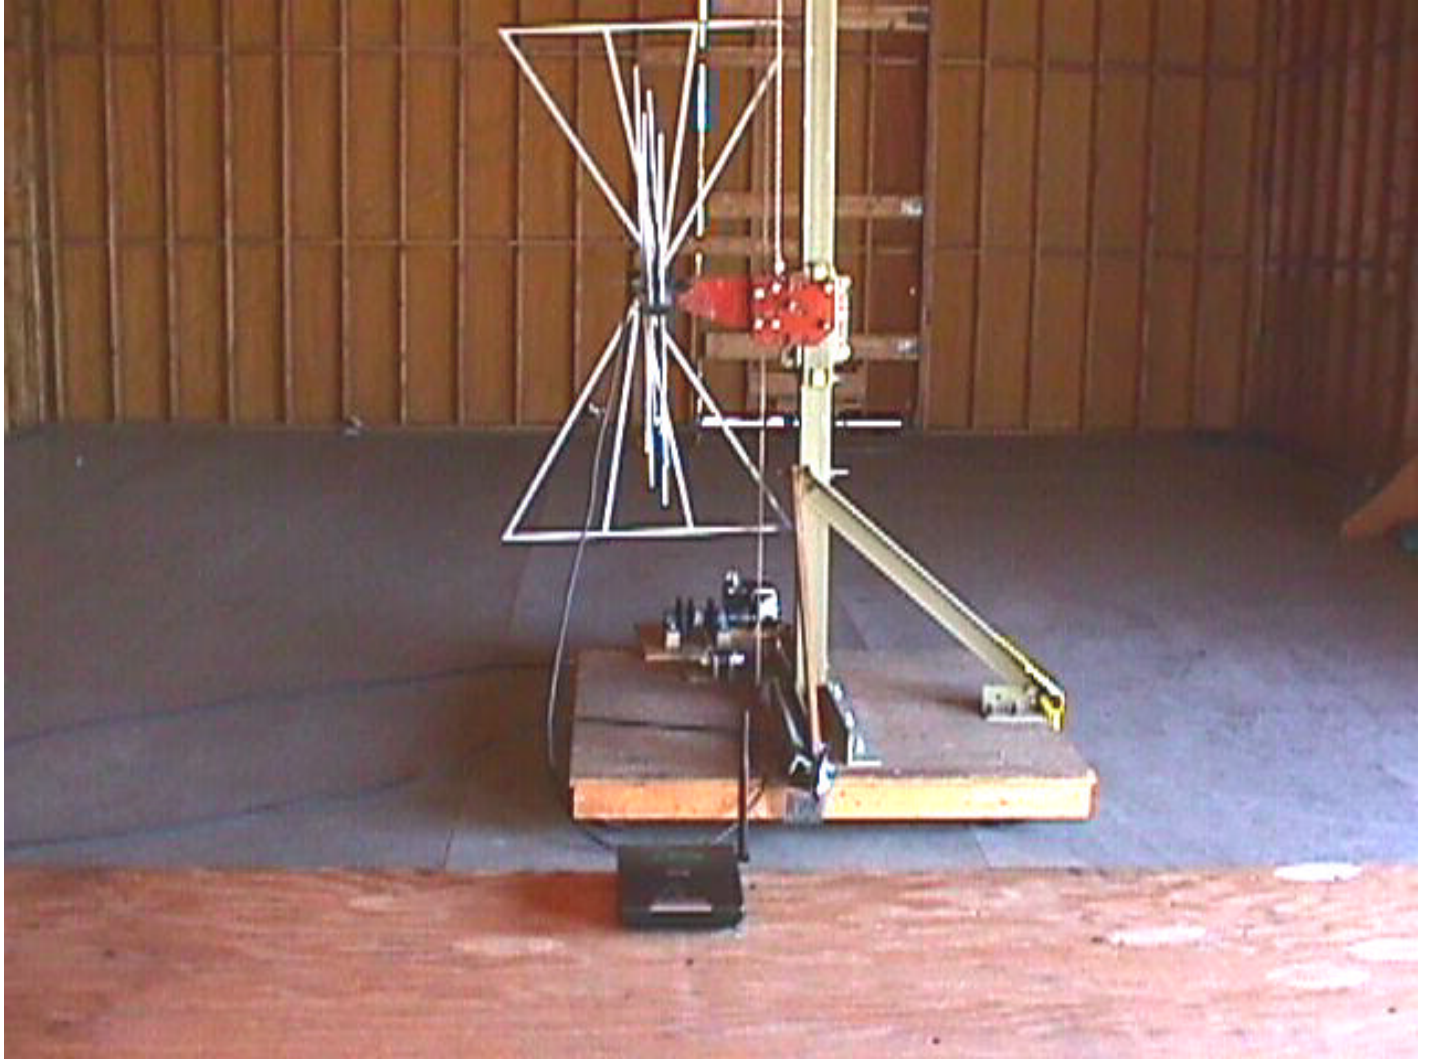

EXHIBIT 8 TEST SETUP PHOTORGRAPHS
AC POWERLINE CONDUCTED EMISSIONS

EXHIBIT 8 TEST SETUP PHOTORGRAPHS
SPURIOUS EMISSIONS (RADIATED @ 3 METERS)

EXHIBIT 8 TEST SETUP PHOTORGRAPHS
SPURIOUS EMISSIONS (RADIATED @ 3 METERS)

EXHIBIT 8 TEST SETUP PHOTORGRAPHS
SPURIOUS EMISSIONS (RADIATED @ 3 METERS)

EXHIBIT 8 TEST SETUP PHOTORGRAPHS
SPURIOUS EMISSIONS (RADIATED @ 3 METERS)

EXHIBIT 8 TEST SETUP PHOTORGRAPHS
SPURIOUS EMISSIONS (RADIATED @ 3 METERS)