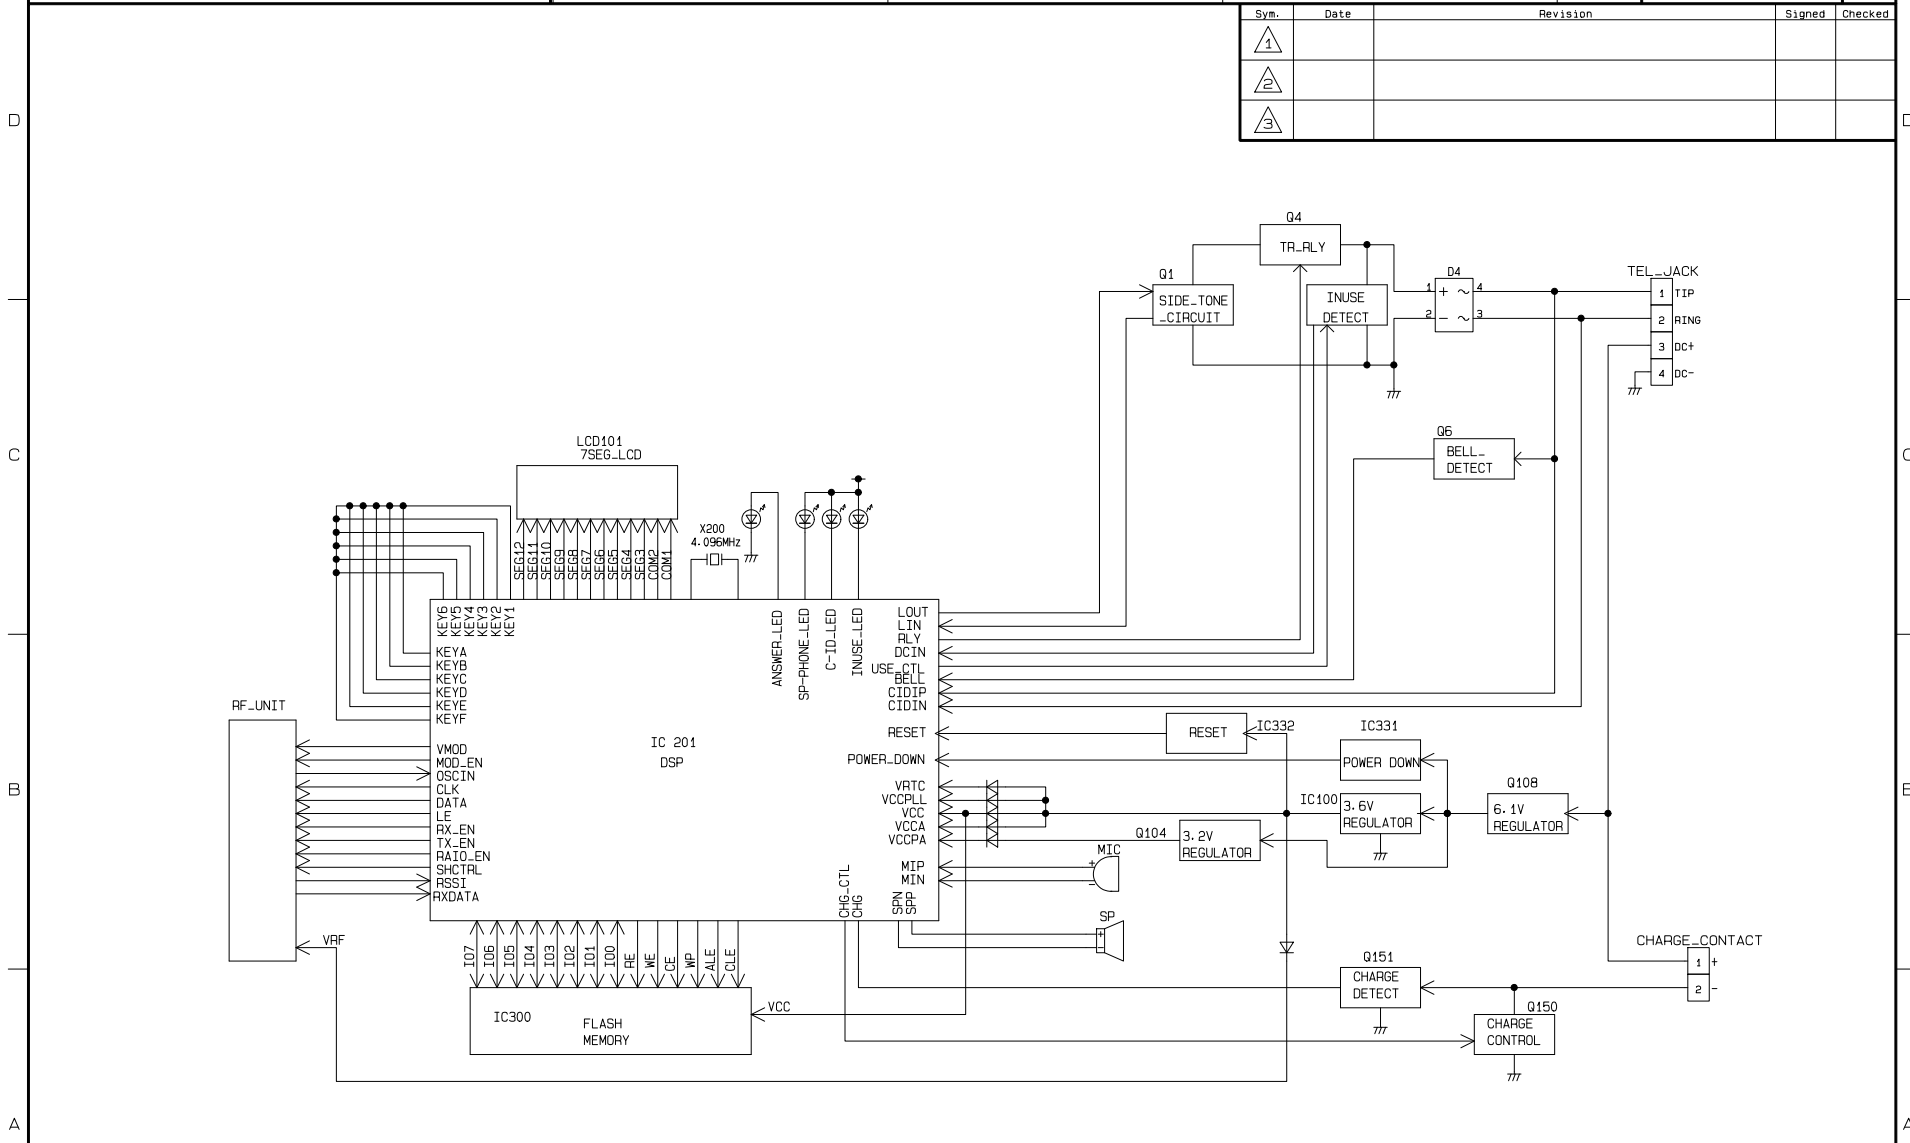

Sym.	Date	Revision	Signed	Checked
①				
②				
③				

KYUSYU MATSUSHITA ELECTRIC CO., LTD					Model	KX-TC1743-H
ENGINEERING DEPARTMENT. TELECOM DIV.					Name	BASE UNIT
Designed	Drawn	Checked	Approved	Rev.	Name	BLOCK_DIAGRAM
				Code	Sheet	003.sht