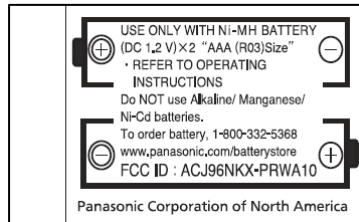

MARKINGS

Portable Unit:

FCC ID Label:

The marking will be shown on the battery compartment of the portable unit.

NOTE: The portable unit is sold without the battery installed.

Nameplate:

The nameplate is located on the battery compartment of the portable unit.