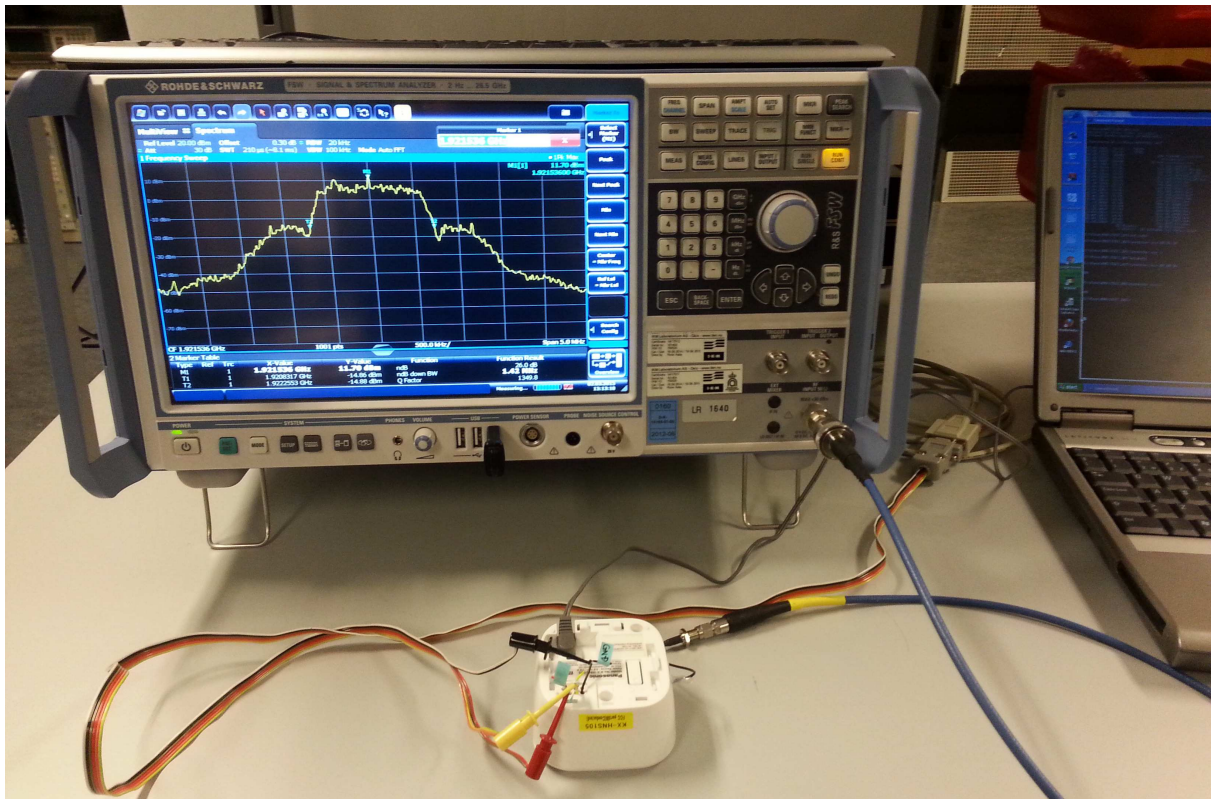

PHOTOS OF TEST SET-UP – KX-HNS105

RF Conducted Tests

Power line Conducted Emissions Test