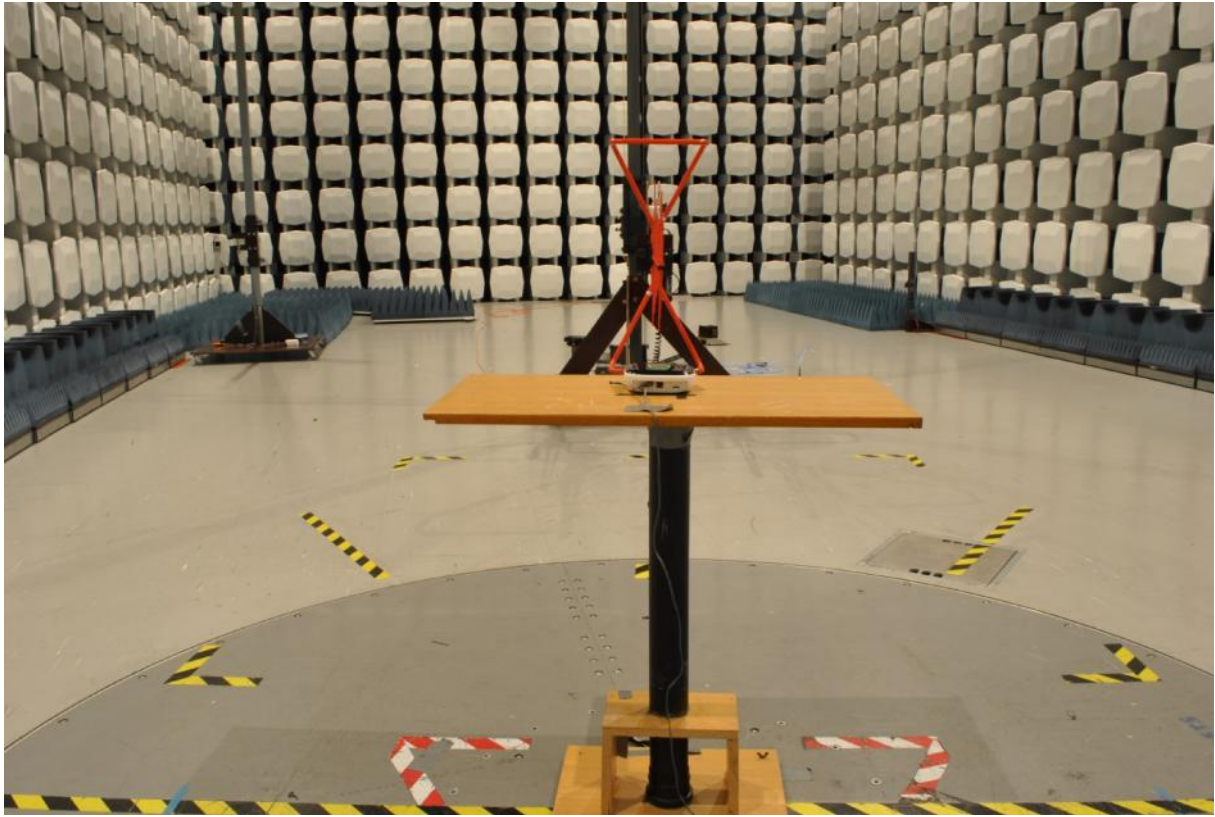

PHOTOS OF TEST SET-UP

Radiated emissions - < 30MHz, 10 meter

Radiated Emissions 30 - 1000 MHz, 3 meter

Radiated emissions 1 - 25 GHz, 3 meter & 1 meter

Power line conducted emission , 120Vac, 60Hz