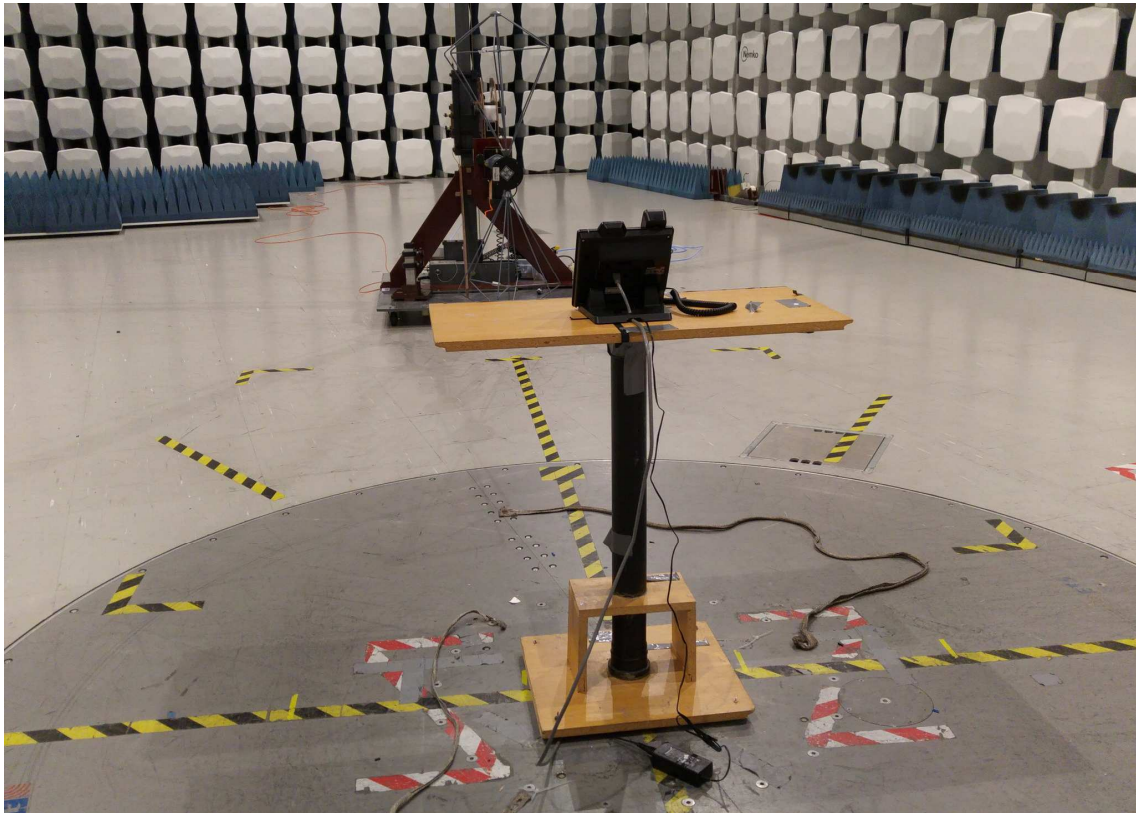

PHOTOS OF TEST SET-UP – KX-HDV430

Radiated Emissions, 30 - 200 MHz

Radiated Emissions, 1 GHz – 8.5 GHz

Radiated Emissions, 12 GHz – 18 GHz @1m

Power line Conducted Emissions Test