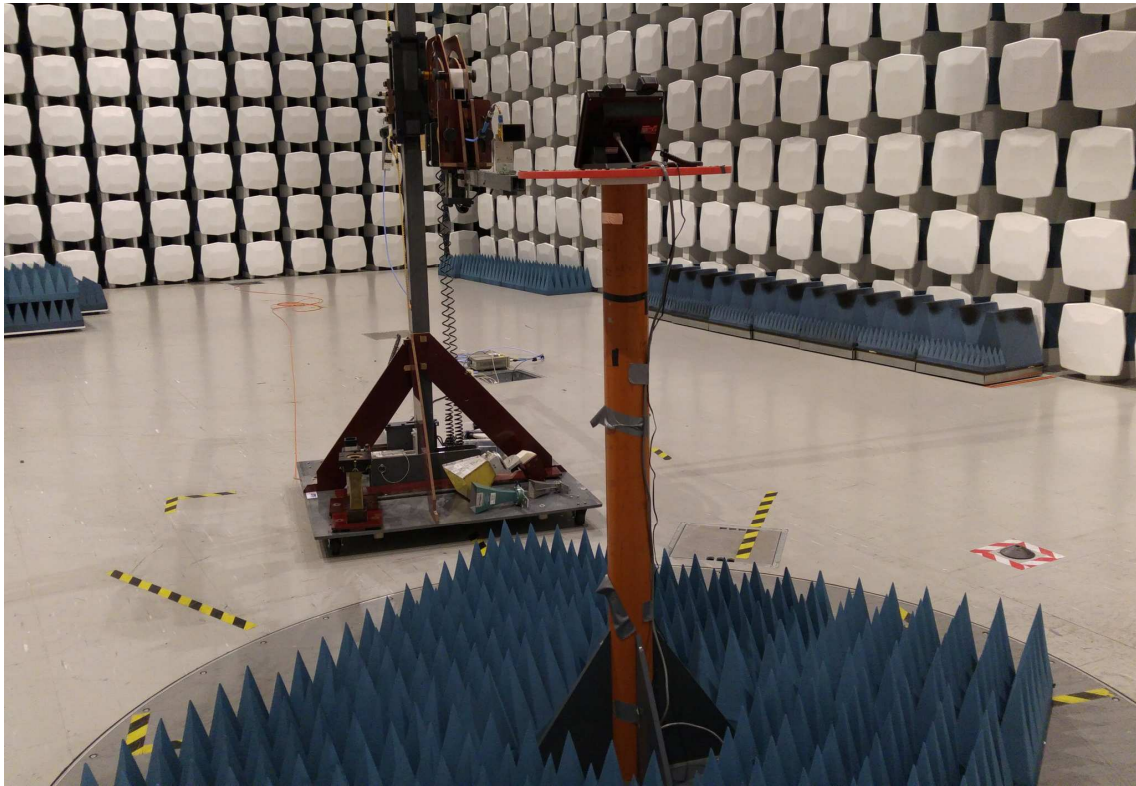

PHOTOS OF TEST SET-UP – KX-HDV430

Radiated Emissions, 30 - 200 MHz

Radiated Emissions, 1 GHz – 8.5 GHz

Radiated Emissions, 12 GHz – 18 GHz @1m

Power line Conducted Emissions Test