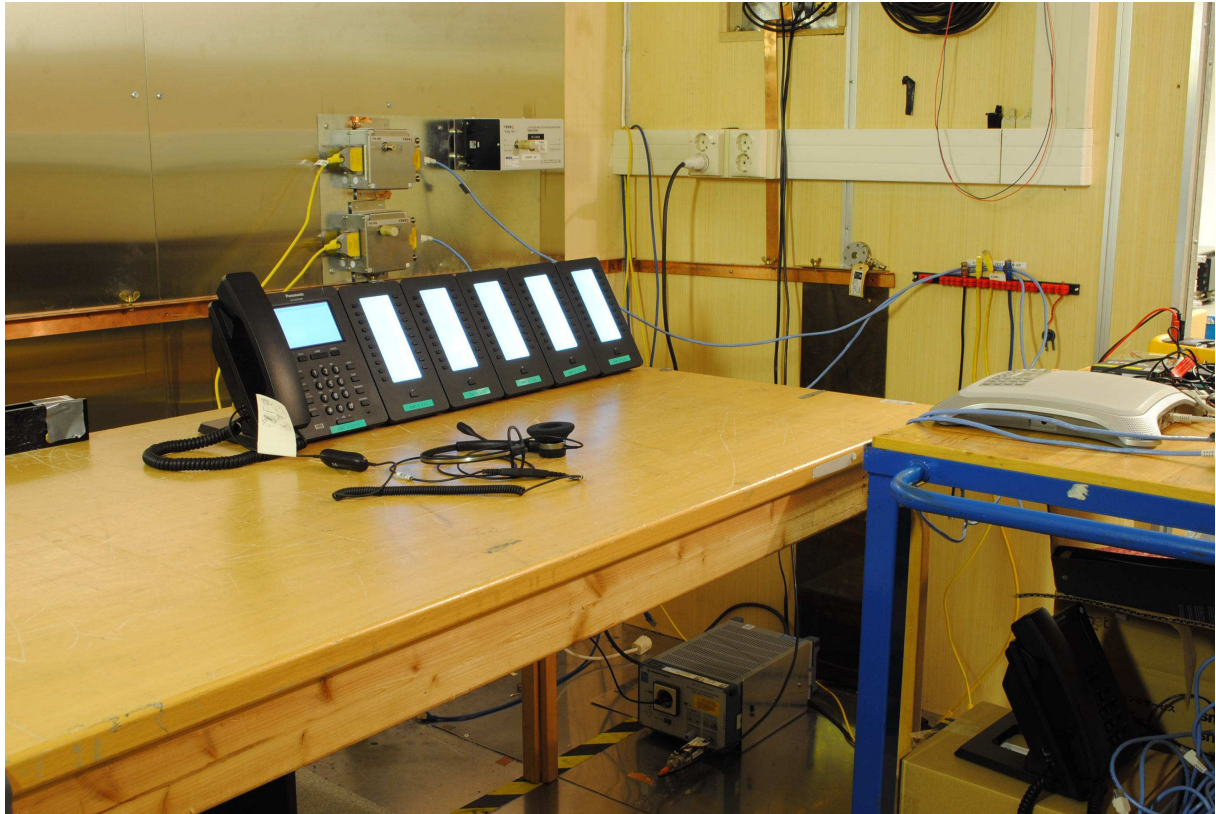

## PHOTOS OF TEST SET-UP – KX-HDV330

**Radiated Emissions, 30 - 200 MHz**

**Radiated Emissions, 1 GHz – 8.5 GHz**

**Power line Conducted Emissions Test**