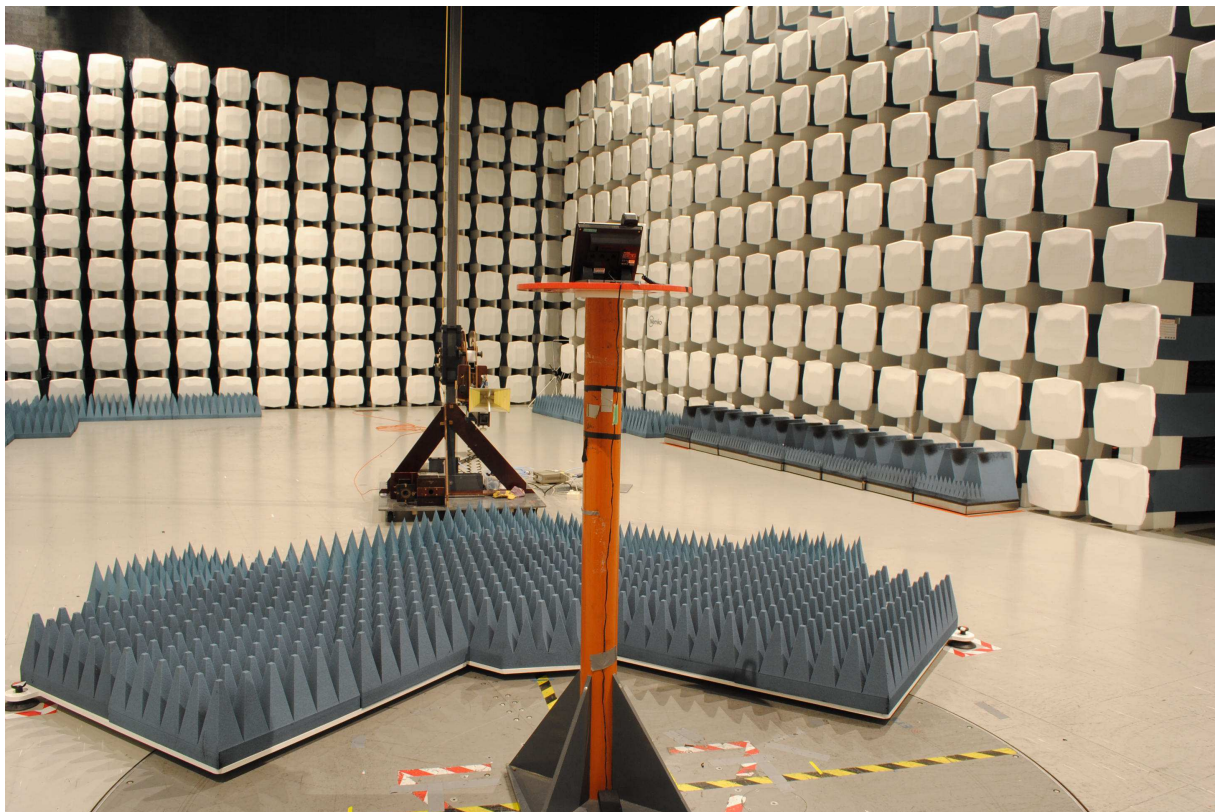

## PHOTOS OF TEST SET-UP – KX-HDV330

**Radiated Emissions, 30 - 200 MHz**

**Radiated Emissions, 1 GHz – 8.5 GHz**

**Power line Conducted Emissions Test**