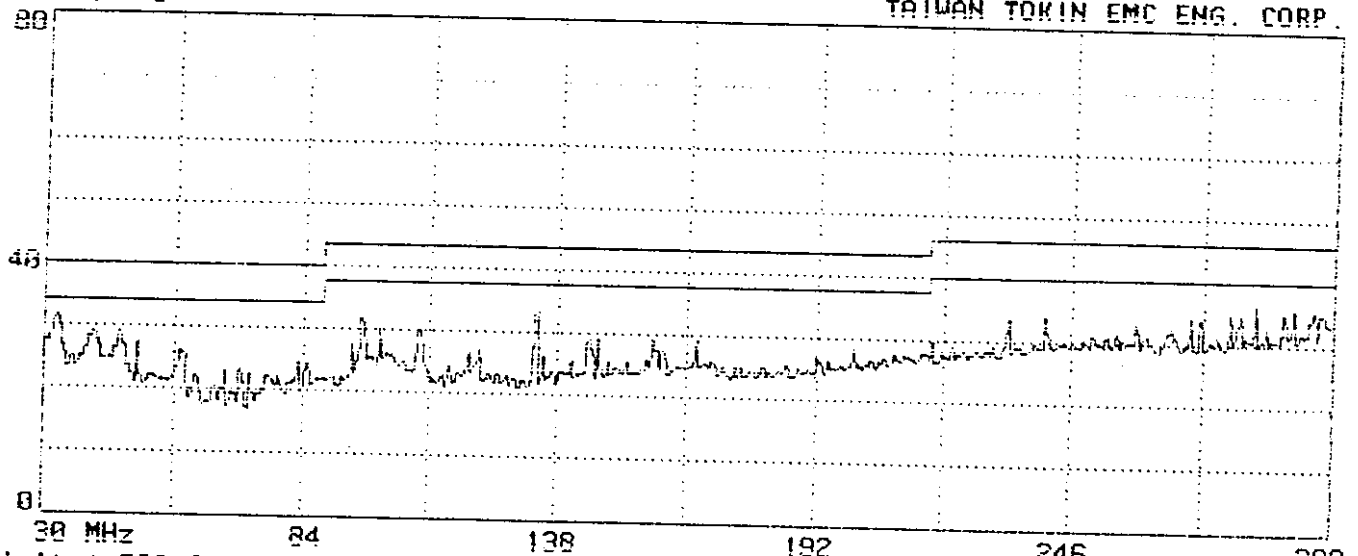

Limit : FCC CLASS-B 3m

EUT : MONITOR M/N:TX-D7355NM

Margin: 6dB

Standard: 0

Memo : 31.5KHz(640X480;60Hz);1.5m U-SUB

Probe: 89A9105B(A3)1223 VERTICAL

Power: 120Vac/60Hz

Trace: 397, 0, 0, 0, 0