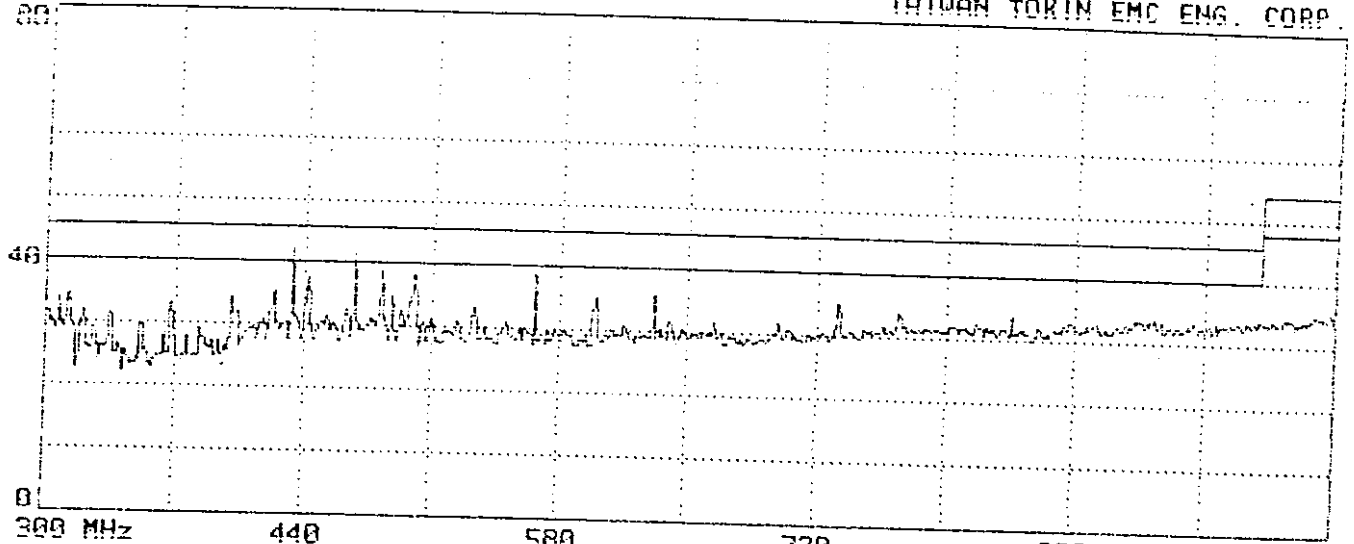

Limit : FCC CLASS-B 3m
EUT : MONITOR M/N:TX-07S55NM
Margin: 6dB Standard: 0
Memo : 31.5KHz(640X480;60Hz);1.8m D-SUB

Probe: UHALP91079(A3)1223 HORIZONTAL
Power: 120Vac/60Hz
Trace: 392, 0, 0, 0, 0