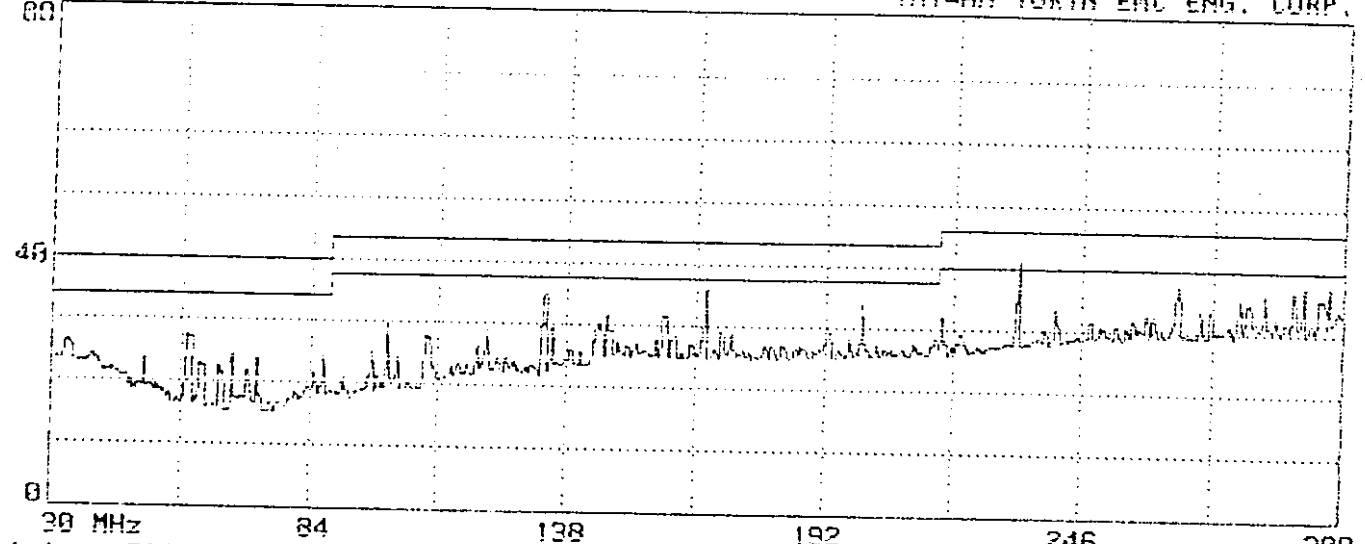

Limit : FCC CLASS-B 3m Probe: 88091068 (03) 1223 HORIZONTAL
EUT : MONITOR M/N: TX-07355NM Power: 120Vac/60Hz
Margin: 6dB Standard: 0 Trace: 394, 0, 0, 0, 0
Memo : 31.5KHz (640X480;60Hz); 1.0m 0-SUB