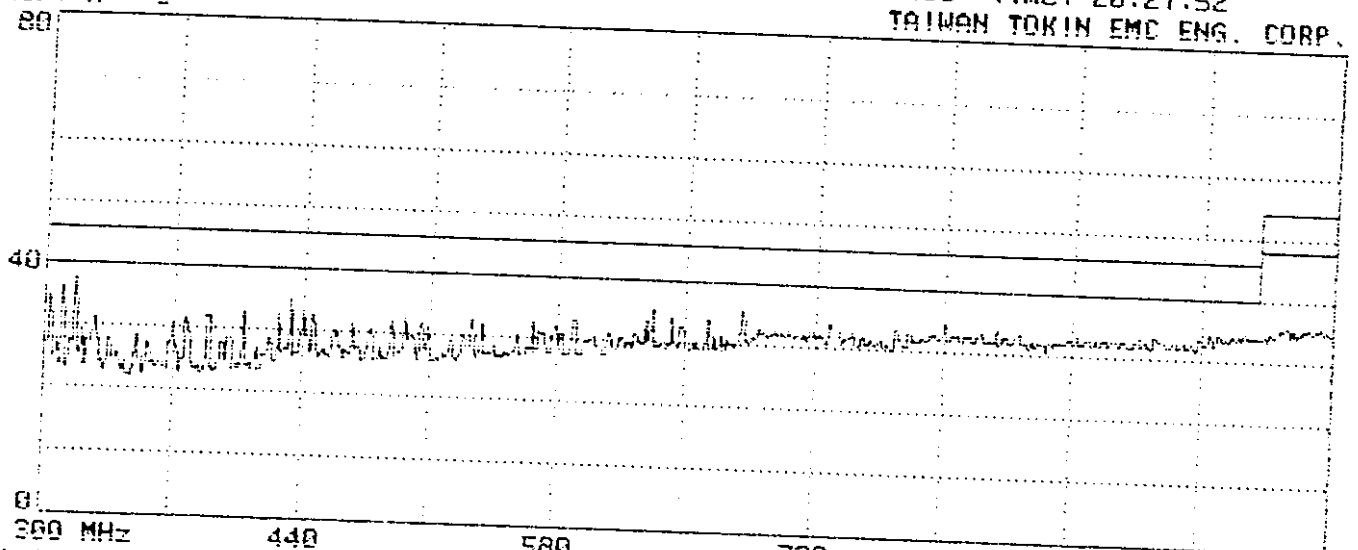

Limit : FCC CLASS-B 3m
EUT : MONITOR M/N:TX-07355NM
Margin: 6dB Standard: 0
Memo : 93.7KHz(1600X1200;75Hz);1.8m BNC
Probe: UHALP9107B(A3)1223 VERTICAL
Power: 120Vac/60Hz
Trace: 407, 0, 0, 0, 0