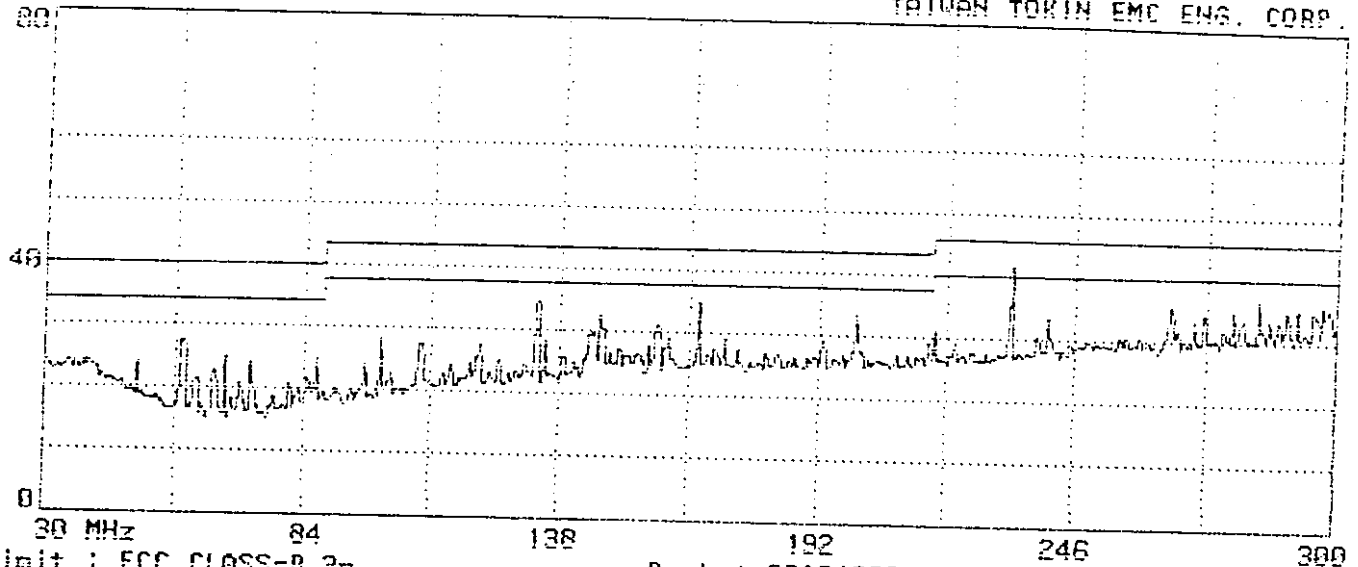

APPENDIX II

(Radiated Test Data)

Total page : 12

Page#: 396
dBµV/m 9

SP File#: MATSUSHI.EI

Date: 88-06-1998 Time: 20:01:19

TAIWAN TOKIN EMC ENG. CORP.

Limit : FCC CLASS-B 3m