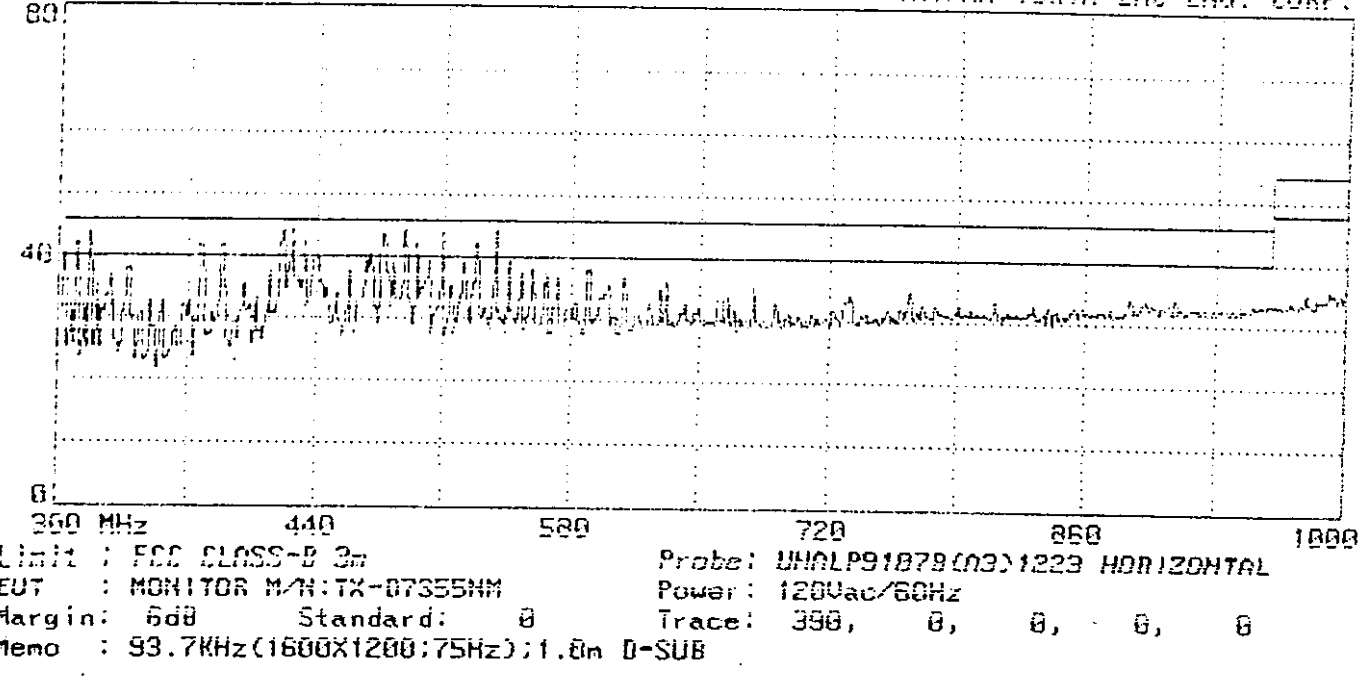

APPENDIX II

(Radiated Test Data)

Total page : 12

Page#: 396
dBµV/m 9

SP File#: MATSUSHI.EI

Date: 88-06-1998 Time: 20:01:19

TAIWAN TOKIN EMC ENG. CORP.

Limit : FCC CLASS-B 3m

Probe: UHALP9107B(A3)1223 VERTICAL

EUT : MONITOR M/N:TX-D7S55NM

Power: 120Vac/60Hz

Margin: 6dB Standard: 0

Trace: 401, 0, 0, 0, 0

Memo : 93.7KHz(1600X1200;75Hz);1.5m 0-SUB

Page#: 406
dBu/m 9

SP File#: MATSUSHI.EI