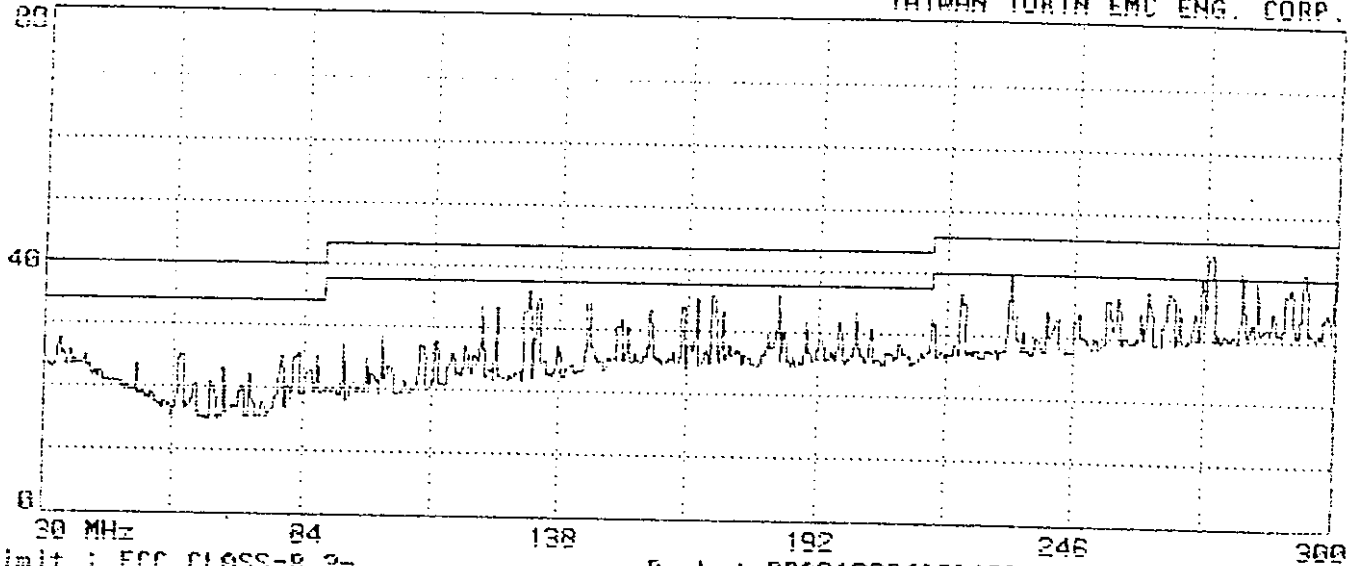

Probe: UHALP91079(A3)1223 VERTICAL
Power: 120Vac/60Hz
Trace: 393, 0, 0, 0, 0

Page#: 402
dBu/m 9

SP File#: MATSUSHI.EI

Date: 08-06-1998 Time: 20:11:59

TAIWAN TOKIN EMC ENG. CORP.

Limit : FCC CLASS-B 3m

EUT : MONITOR M/N:TX-B7355NM