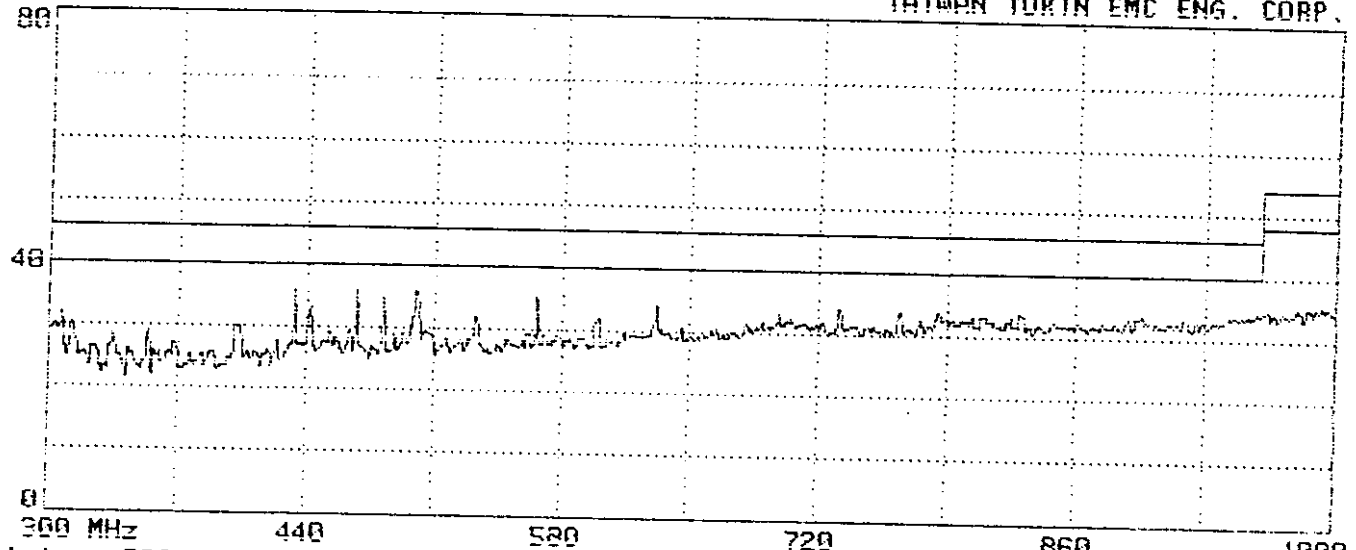

Probe: 89A9105B(A3)1223 VERTICAL

Power: 120Vac/60Hz

Trace: 397, 0, 0, 0, 0

300 MHz 400 500 700 800 1000
 Limit : FCC CLASS-B 3m Probe: UH0LP9107B (03)1223 HORIZONTAL
 EUT : MONITOR M/N:TX-D7355NM Power: 120Vac/60Hz
 Margin: 6dB Standard: 0 Trace: 398, 0, 0, 0, 0
 Memo : 31.5KHz(640X400:60Hz);1.5m 0-SUB