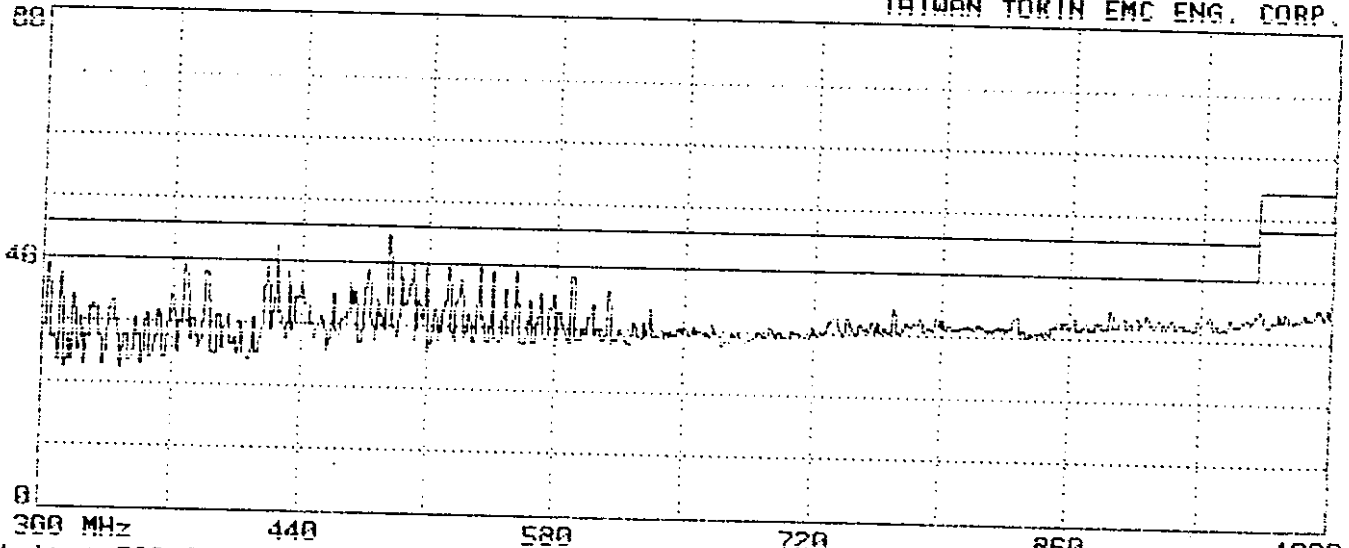

Limit : FCC CLASS-B 3m

Probe: UHALP9107B(A3)1223 VERTICAL

EUT : MONITOR M/N:TX-D7S55NM

Power: 120Vac/60Hz

Margin: 6dB Standard: 0

Trace: 401, 0, 0, 0, 0

Memo : 93.7KHz(1600X1200;75Hz);1.5m 0-SUB