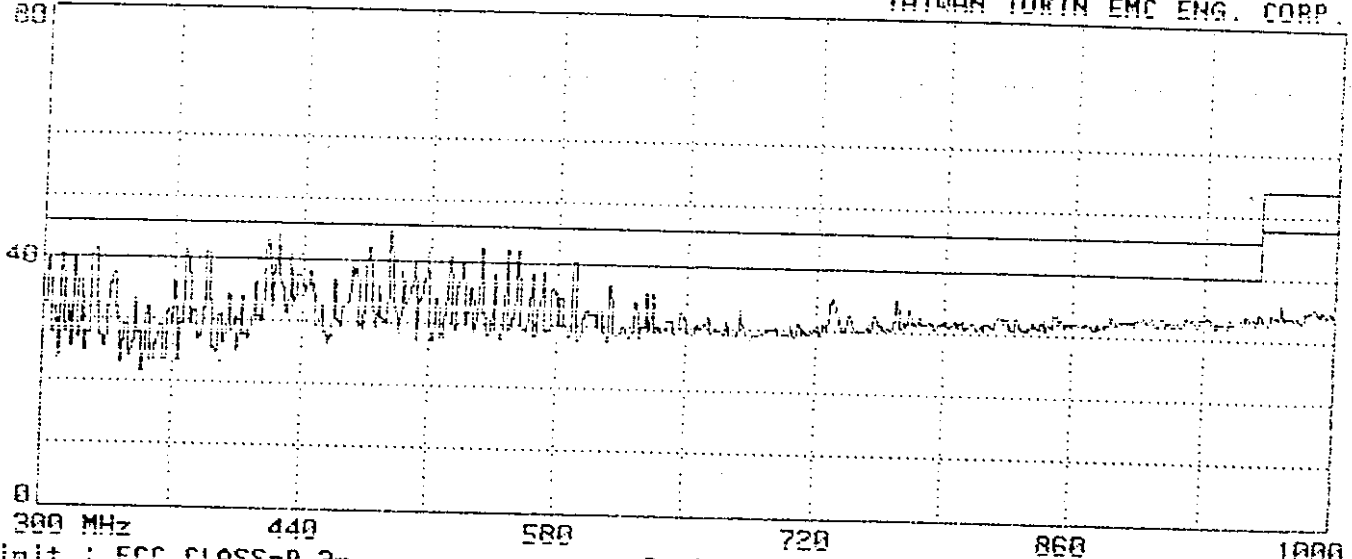

Page#: 400
dBµV/m 9

SP File#: MATSUSHI.EI

Date: 08-06-1998 Time: 20:08:37

TAIWAN TOKIN EMC ENG. CORP.

Limit : FCC CLASS-B 3m

Probe: UHALP9107B(A3)1223 HORIZONTAL

EUT : MONITOR M/N:TX-D7S55NM

Power: 120Vac/60Hz

Margin: 6dB Standard: 0

Trace: 400, 0, 0, 0, 0

Memo : 93.7KHz(1600X1200;75Hz);1.5m 0-SUB

Page#: 401
dBµV/m 9

SP File#: MATSUSHI.EI

Date: 08-06-1998 Time: 20:09:32

TAIWAN TOKIN EMC ENG. CORP.