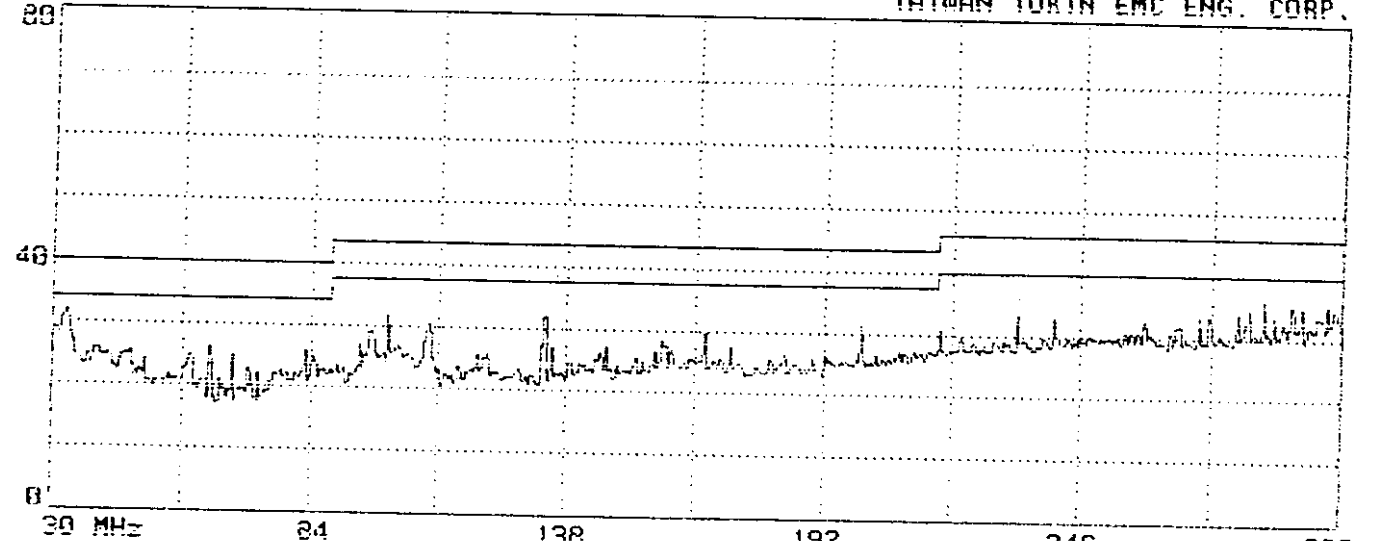

Limit : FCC CLASS-B 2m Probe: 88091068 (03) 1223 VERTICAL
EUT : MONITOR M/N: TX-07355NM Power: 120Vac/60Hz
Margin: 6dB Standard: 0 Trace: 395, 0, 0, 0, 0
Memo : 31.5KHz (640X480;60Hz); 1.0m 0-SUB