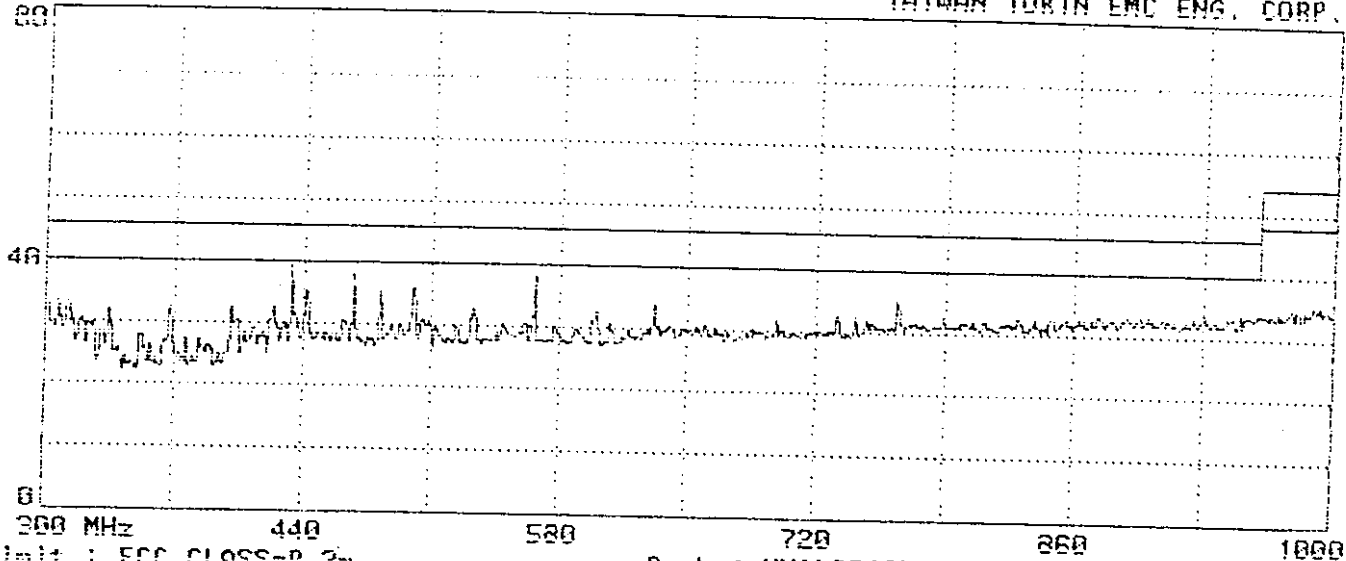

Probe: 89A9105B(A3)1223 VERTICAL

Power: 120Vac/60Hz

Trace: 397, 0, 0, 0, 0

300 MHz 400 500 700 800 1000
 Limit : FCC CLASS-B 3m Probe: UH0LP9107B (03)1223 HORIZONTAL
 EUT : MONITOR M/N:TX-D7355NM Power: 120Vac/60Hz
 Margin: 6dB Standard: 0 Trace: 398, 0, 0, 0, 0
 Memo : 31.5KHz(640X400:60Hz);1.5m 0-SUB