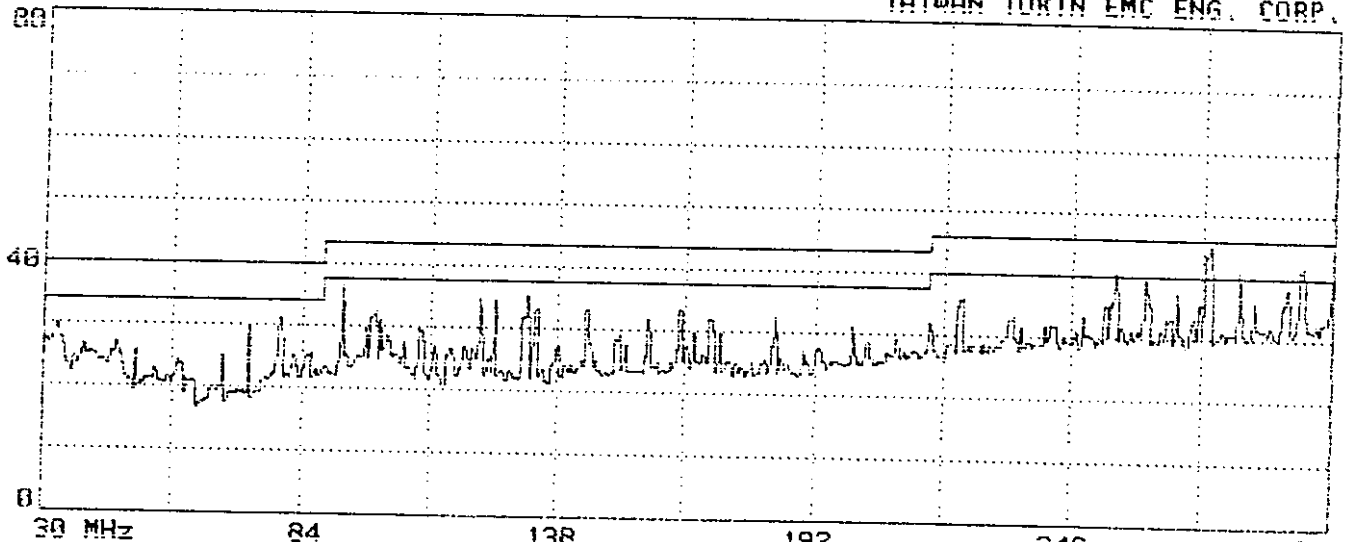

Limit : FCC CLASS-B 3m

EUT : MONITOR M/N:TX-B7355NM

Margin: 6dB Standard: 0

Memo : 93.7KHz(1600X1200;75Hz);1.5m 0-SUB

Probe: 99091059(03)1223 VERTICAL

Power: 120Vac/60Hz

Trace: 403, 0, 0, 0, 0