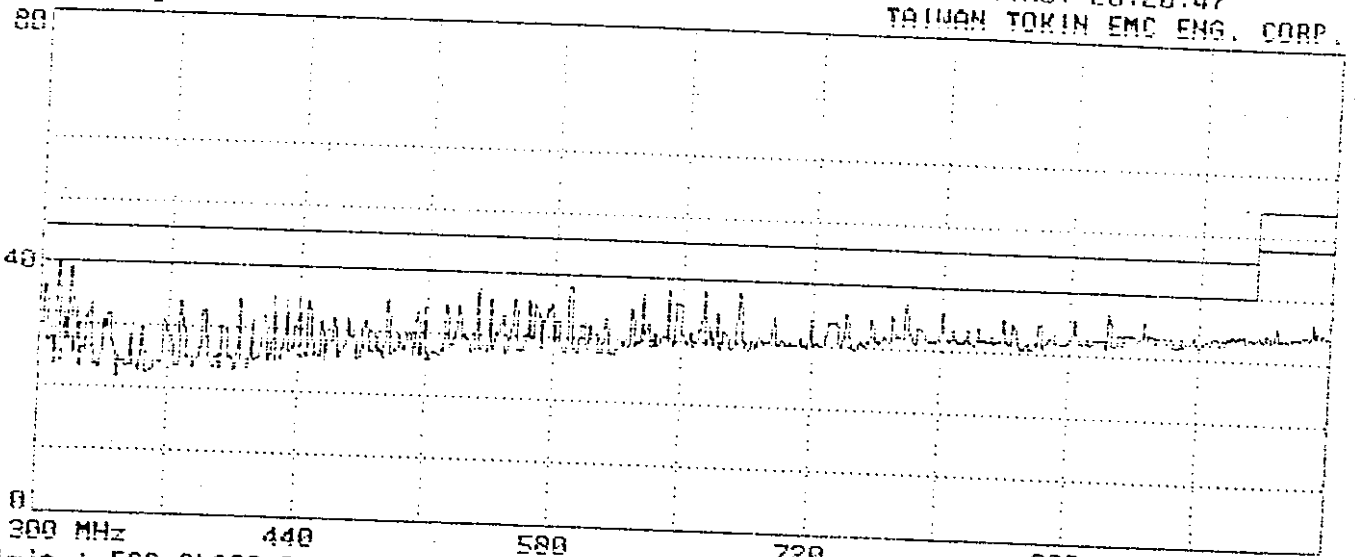

Page#: 406
dBu/m 9

SP File#: MATSUSHI.EI

Date: 88-06-1998 Time: 20:20:47

TAIWAN TOKIN EMC ENG. CORP.

Limit : FCC CLASS-B 3m
EUT : MONITOR M/N:TX-07355NM
Margin: 6dB Standard: 0
Memo : 93.7KHz(1600X1200;75Hz);1.8m BNC
Probe: UHALP9107B(A3)1223 HORIZONTAL
Power: 120Vac/60Hz
Trace: 406, 0, 0, 0, 0

Page#: 407
dBu/m 9

SP File#: MATSUSHI.EI

Date: 88-06-1998 Time: 20:21:52

TAIWAN TOKIN EMC ENG. CORP.